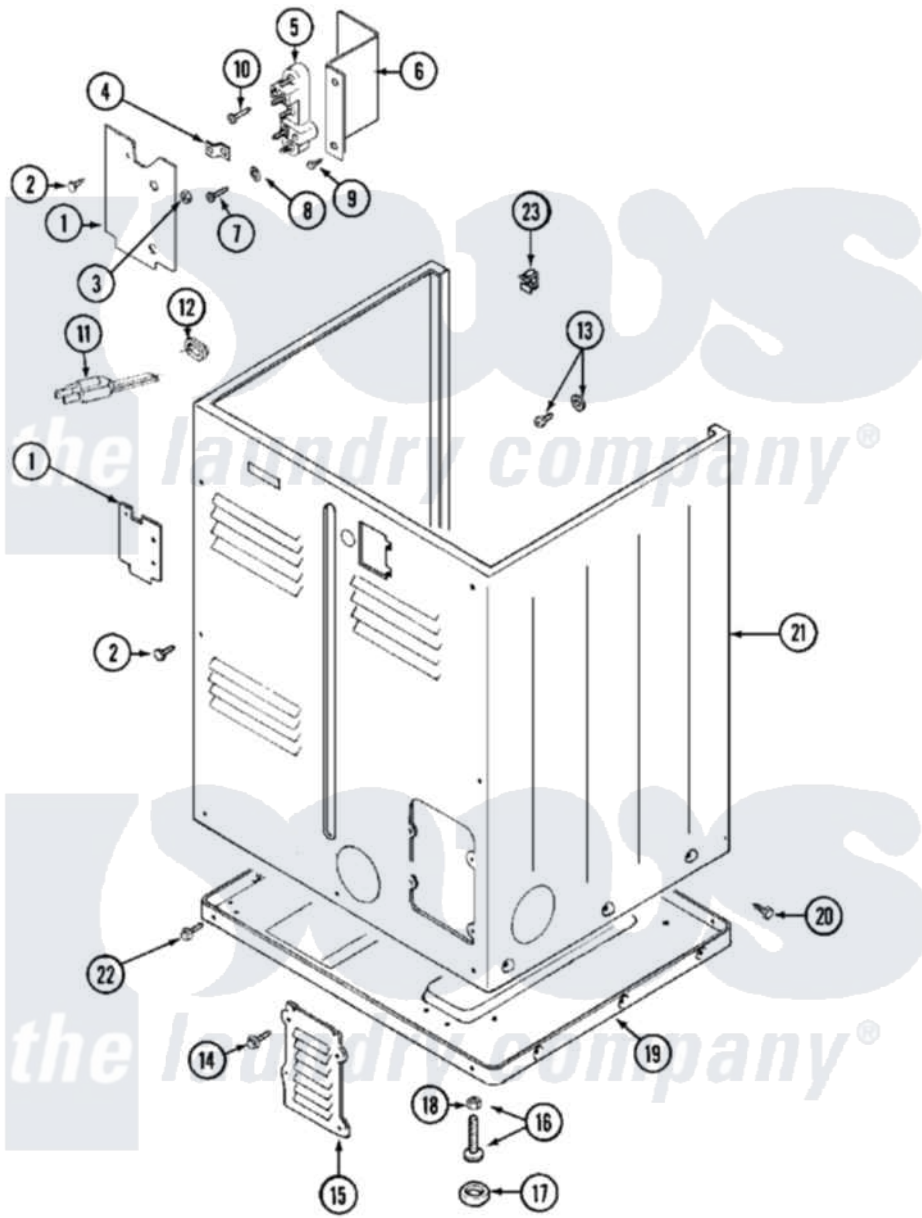

Maytag MDG12PRAAW 08 - CABINET-REAR

Maytag Residential Maytag MDG12PRAAW Dryer Parts Parts Diagram 08 - CABINET-REAR
 Click on the part number to view part

Item	Original Part Number	Replaced By	Status	Part Description
001	Y312905		Not Available	COVER, TERMINAL
002	Y313561			Screw----NA
003	311484	112432		Nut
004	Y312184			Strap, Grounding
005	33001244			Block, Terminal
006	Y312904			Bracket, Terminal Block
007	Y312209	W10001200		Screw
008	Y311270			Washer, Terminal Block
009	Y310632	1163839		Screw
010	NLA		Not Available	SCREW, GROUND STRAP
011	33001246		Not Available	CORD, POWER
"	33001425			Locknut, Eared For Canadian
012	211881			Grommet, Cord Part Not Used- Gas Models Only
013	NLA		Not Available	SCREW & WASHER ASSY.
014	216423	3370225		Screw
015	Y312951		Not Available	ACCESS COVER, BACK

016	Y305086		Adjustable Leg And Nut
017	Y314137		Foot, Rubber
018	Y052740	62739	Nut, Lock
019	Y303361	Not Available	BASE ASSY. (UPPER & LOWER)
020	213007		Xfor Cabinet See Cabinet, Back
021	NLA	Not Available	CABINET (WHT)
022	Y313561		Screw----NA
"	Y310632	1163839	Screw
023	Y310376		Clip, Door Switch Harness