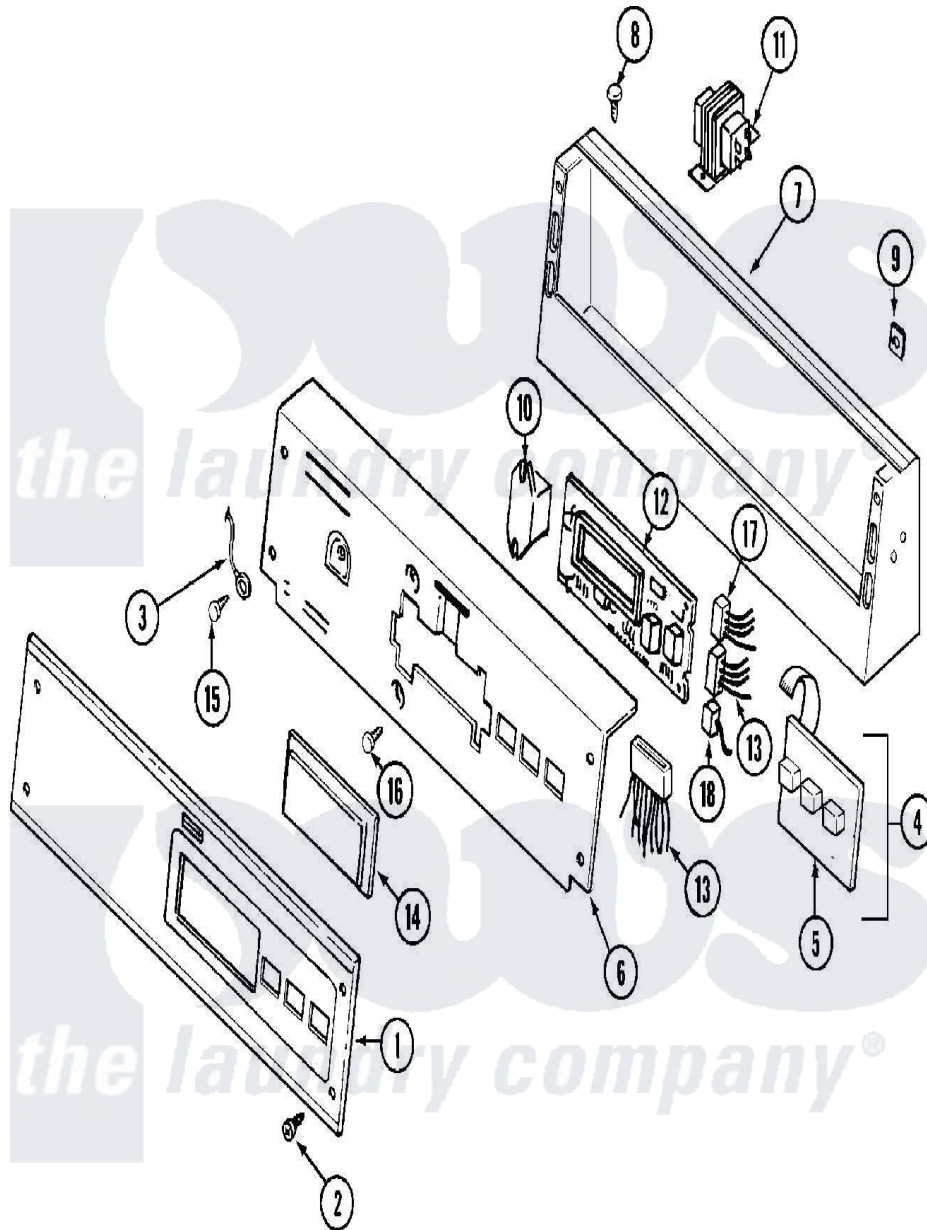

Maytag MDG12PRBAW 01 - CONTROL PANEL

Maytag [Residential Maytag MDG12PRBAW Dryer Parts](#) Parts Diagram 01 - CONTROL PANEL
 Click on the part number to view part

Item	Original Part Number	Replaced By	Status	Part Description
001	22001976			Bezel
"	NLA		Not Available	PANEL, CONTROL ---N
002	215506			Screw, Control Panel Overlay
003	22001959			Wire, Ground
004	215527	W10140652		Screw, 6-20 X 1/2
"	306694			Backup Plate With Switch
005	215517	W10131113		Push Button
006	33001745		Not Available	PLATE, BACK-UP (WHT)
"	912077			Locknut, Reader Harness
007	33001280			Console
008	212276	W10116760		Screw
009	215003			Fastener, Panel And Bracket
010	206824	W10133335		Relay, Motor
"	Y313559			Screw
011	211294	90767		Screw, 8A X 3/8 HeX Washer Head Tapping
"	22001960			Transformer

012	33001204		Stand-Off, Ccontrol Board
"	33001746	W10130081	Control Board
"	912077		Locknut, Reader Harness
013	314531		Connector, Edgeboard
"	33001739		Wire Harness, Main
"	33001743	33001879	Wire Harness, Main
"	33001879		Wire Harness, Main
014	22001962	W10131114	Cover, Display
015	211252		Screw, Ground Wire
016	215526		Screw, Circuit Board
017	22001965		Optic Switch Assembly
"	NLA	Not Available	CONNECTOR, EDGEBOARD- --NA
018	22001361		Connector, Edgeboard
"	22001966		Harness, Sensor Switch
019	22001973		Harness, Pr Service
"	33001856		Reader Harness Kit