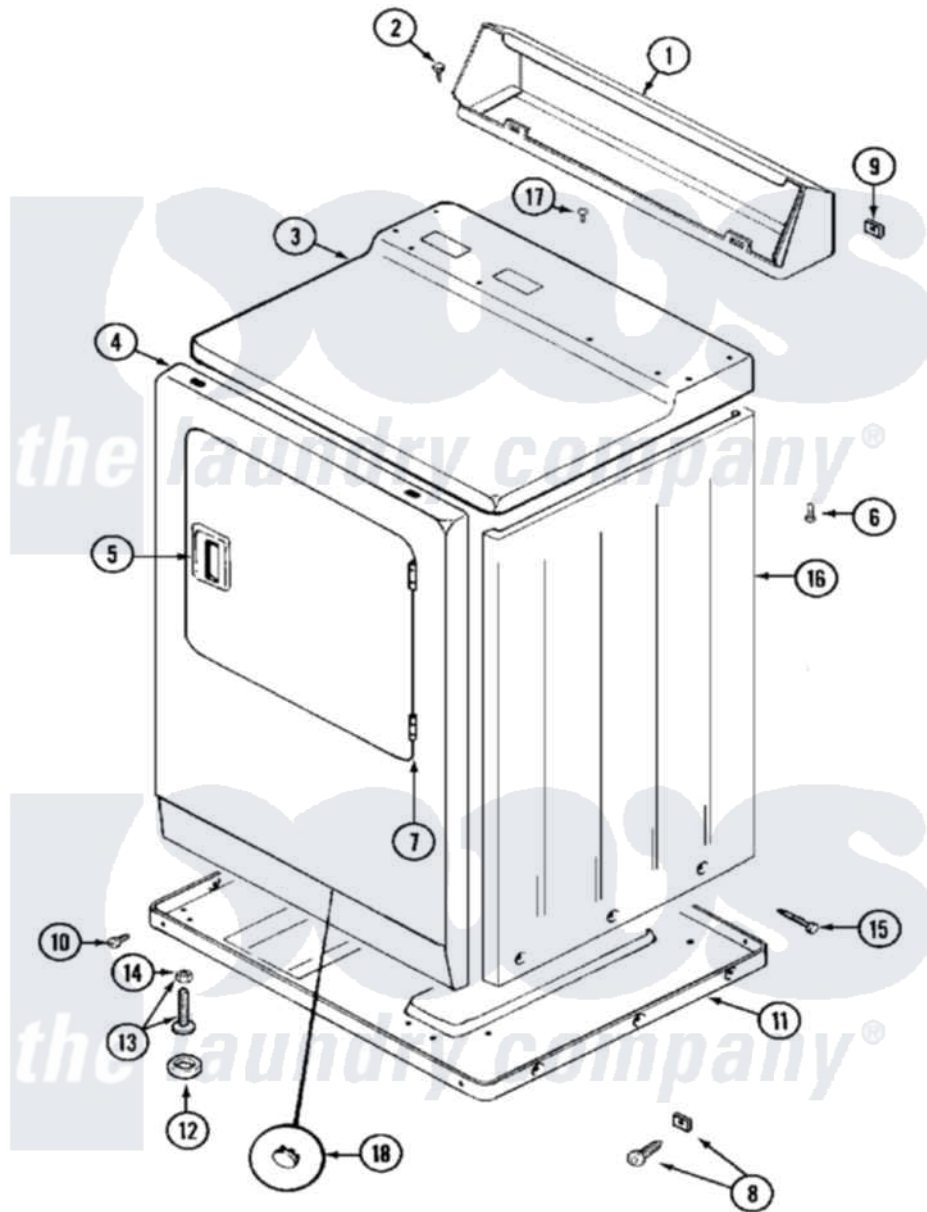

# Maytag MDG12PRBAW 02 - CABINET-FRONT

Maytag Residential Maytag MDG12PRBAW Dryer Parts Parts Diagram 02 - CABINET-FRONT  
 Click on the part number to view part

Item	Original Part Number	Replaced By	Status	Part Description
001	<a href="#">33001280</a>			Console
002	212276	<a href="#">W10116760</a>		Screw
003	NLA		Not Available	COVER, TOP (WHT)
004	33001486	<a href="#">98008544</a>		Screw
"	NLA		Not Available	PANEL, FRONT (WHT)---NA
005	<a href="#">33001241</a>			Handle, Door
006	<a href="#">214354</a>			Screw, Top Cover To Cabnt.
007	<a href="#">33001230</a>			Hinge, Door
008	<a href="#">22001496</a>			Front Panel Fastener And Screw
009	<a href="#">215075</a>			Fastener, Control Panel To Console
010	<a href="#">Y313561</a>			Screw---NA
"	Y310632	<a href="#">1163839</a>		Screw
011	Y303361		Not Available	BASE ASSY. (UPPER & LOWER)
012	<a href="#">Y314137</a>			Foot, Rubber

013	<a href="#">Y305086</a>		Adjustable Leg And Nut
014	Y052740	<a href="#">62739</a>	Nut, Lock
015	<a href="#">213007</a>		Xfor Cabinet See Cabinet, Back
016	NLA		Not Available
017	210186	<a href="#">3370225</a>	CABINET (WHT)
018	33001614		Not Available
			Screw
			PLUG, FRONT PANEL (WHT)