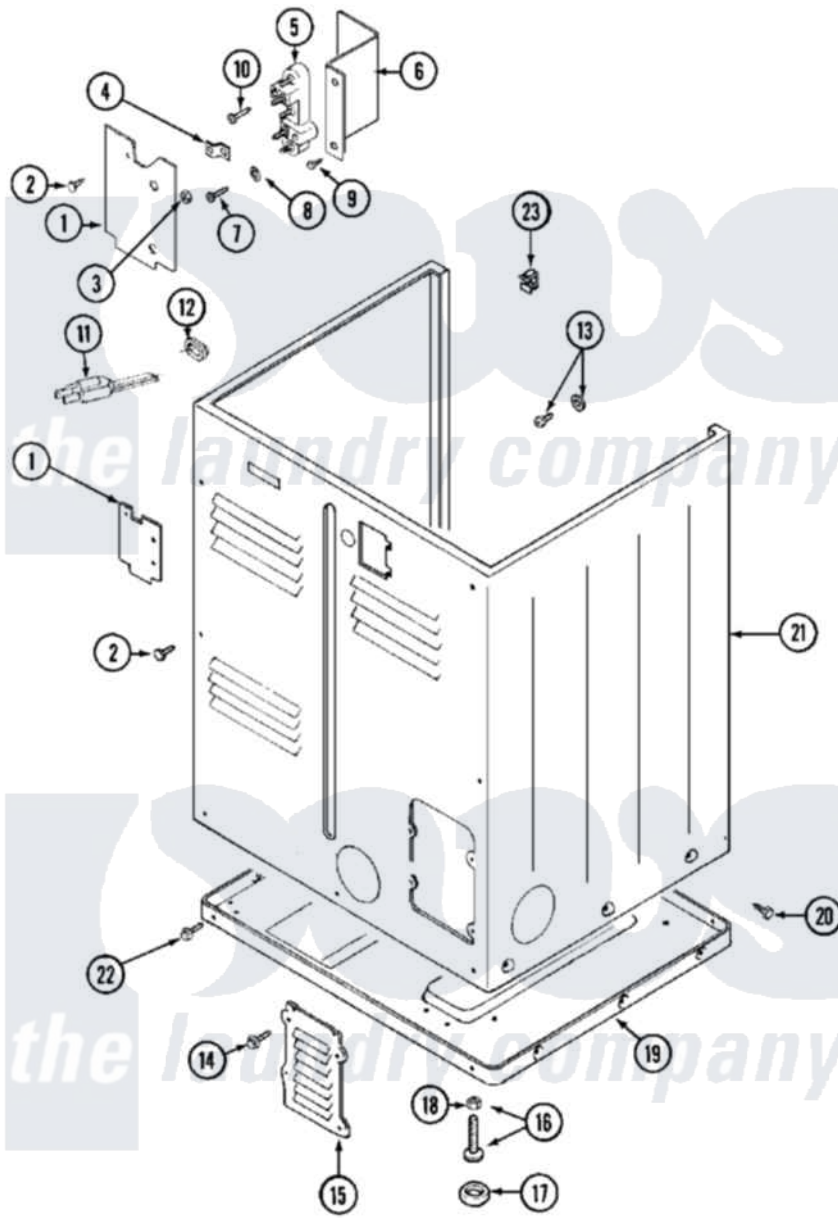

Maytag MDG12PRBAW 04 - CABINET-REAR

Maytag Residential Maytag MDG12PRBAW Dryer Parts Parts Diagram 04 - CABINET-REAR
 Click on the part number to view part

| Item | Original Part Number | Replaced By | Status | Part Description |
|------|--------------------------|---------------------------|---------------|---|
| 001 | Y312905 | | Not Available | COVER, TERMINAL |
| 002 | Y313561 | | | Screw----NA |
| 003 | 311484 | 112432 | | Nut |
| 004 | Y312184 | | | Strap, Grounding |
| 005 | 33001244 | | | Block, Terminal |
| 006 | Y312904 | | | Bracket, Terminal Block |
| 007 | Y312209 | W10001200 | | Screw |
| 008 | Y311270 | | | Washer, Terminal Block |
| 009 | Y310632 | 1163839 | | Screw |
| 010 | NLA | | Not Available | SCREW, GROUND STRAP |
| 011 | 22001178 | 22003062 | | Cord, Power |
| " | 305168 | 33002916 | | Power Cord, Canadian 240V |
| " | 33001425 | | | Locknut, Eared For Canadian |
| 012 | 211881 | | | Grommet, Cord Part Not Used- Gas Models Only |
| 013 | NLA | | Not Available | SCREW & WASHER ASSY. |
| 014 | 216423 | 3370225 | | Screw |

| | | | | |
|-----|-------------------------|-------------------------|---------------|--------------------------------|
| 015 | Y312951 | | Not Available | ACCESS COVER, BACK |
| 016 | Y305086 | | | Adjustable Leg And Nut |
| 017 | Y314137 | | | Foot, Rubber |
| 018 | Y052740 | 62739 | | Nut, Lock |
| 019 | Y303361 | | Not Available | BASE ASSY. (UPPER & LOWER) |
| 020 | 213007 | | | Xfor Cabinet See Cabinet, Back |
| 021 | NLA | | Not Available | CABINET (WHT) |
| 022 | Y313561 | | | Screw---NA |
| " | Y310632 | 1163839 | | Screw |
| 023 | Y310376 | | | Clip, Door Switch Harness |