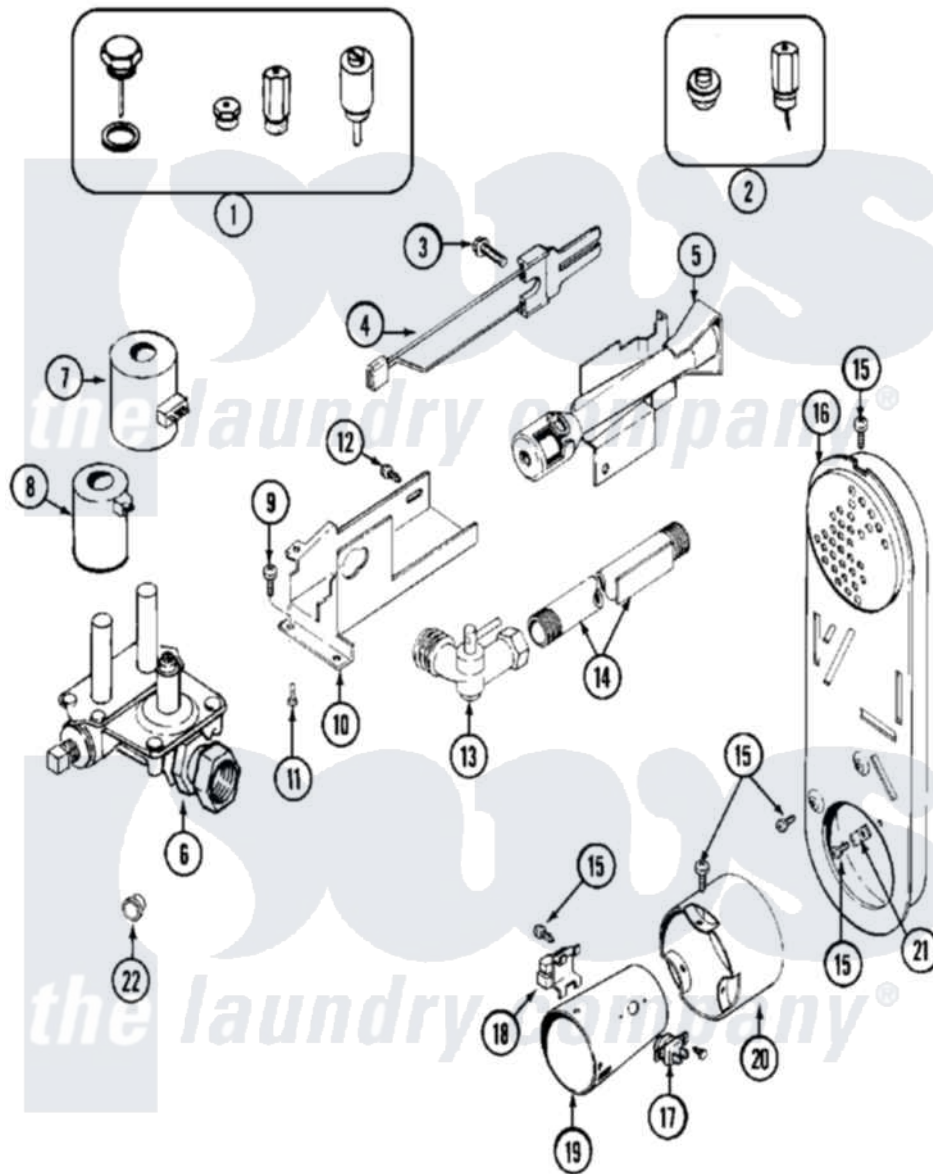

# Maytag MDG12PRBAW 06 - GAS VALVE

Maytag [Residential Maytag MDG12PRBAW Dryer Parts](#) Parts Diagram 06 - GAS VALVE  
 Click on the part number to view part

Item	Original Part Number	Replaced By	Status	Part Description
001	Y308378	<a href="#">W10402145</a>		LP Gas Con
002	Y308377		Not Available	CONVERSION KIT (LP TO NATURAL)
003	<a href="#">304971</a>			Screw Note: Screw, Igniter
004	304970	<a href="#">4391996</a>		Ignitor
005	33001247	<a href="#">33002793</a>		Burner Assembly
006	<a href="#">308345</a>			Valve, Gas
007	<a href="#">306106</a>			Coil, Holding And Booster-W
008	306105	<a href="#">694540</a>		Coil, 60 Hz
009	<a href="#">Y313561</a>			Screw----NA
010	<a href="#">314566</a>			Gas Control Bracket
011	<a href="#">Y313559</a>			Screw
012	314082	<a href="#">90767</a>		Screw, 8A X 3/8 HeX Washer Head Tapping
"	314568	<a href="#">Y313559</a>		Screw
013	33001842	<a href="#">3406051</a>		Elbow Union Assembly
"	<a href="#">Y303349</a>			Angle Shut-Off, Gas Valve

014	Y303383	<a href="#">33001735</a>	Pipe And Bracket Assembly Series 18 Not Needed Use Vavle
015	211294	<a href="#">90767</a>	Screw, 8A X 3/8 HeX Washer Head Tapping
016	Y308504	Not Available	INLET DUCT ASSEMBLY
017	<a href="#">305169</a>		Thermostat, Hi-Limit Gas
018	Y303377	<a href="#">338906</a>	Radiant, Sensor
019	<a href="#">Y308548</a>		Combustion Cone Assembly
020	<a href="#">Y303841</a>		Cone, Extension
021	<a href="#">Y312890</a>		Retainer, Heater Chamber
022	<a href="#">33001693</a>		Cap, Gas Pipe