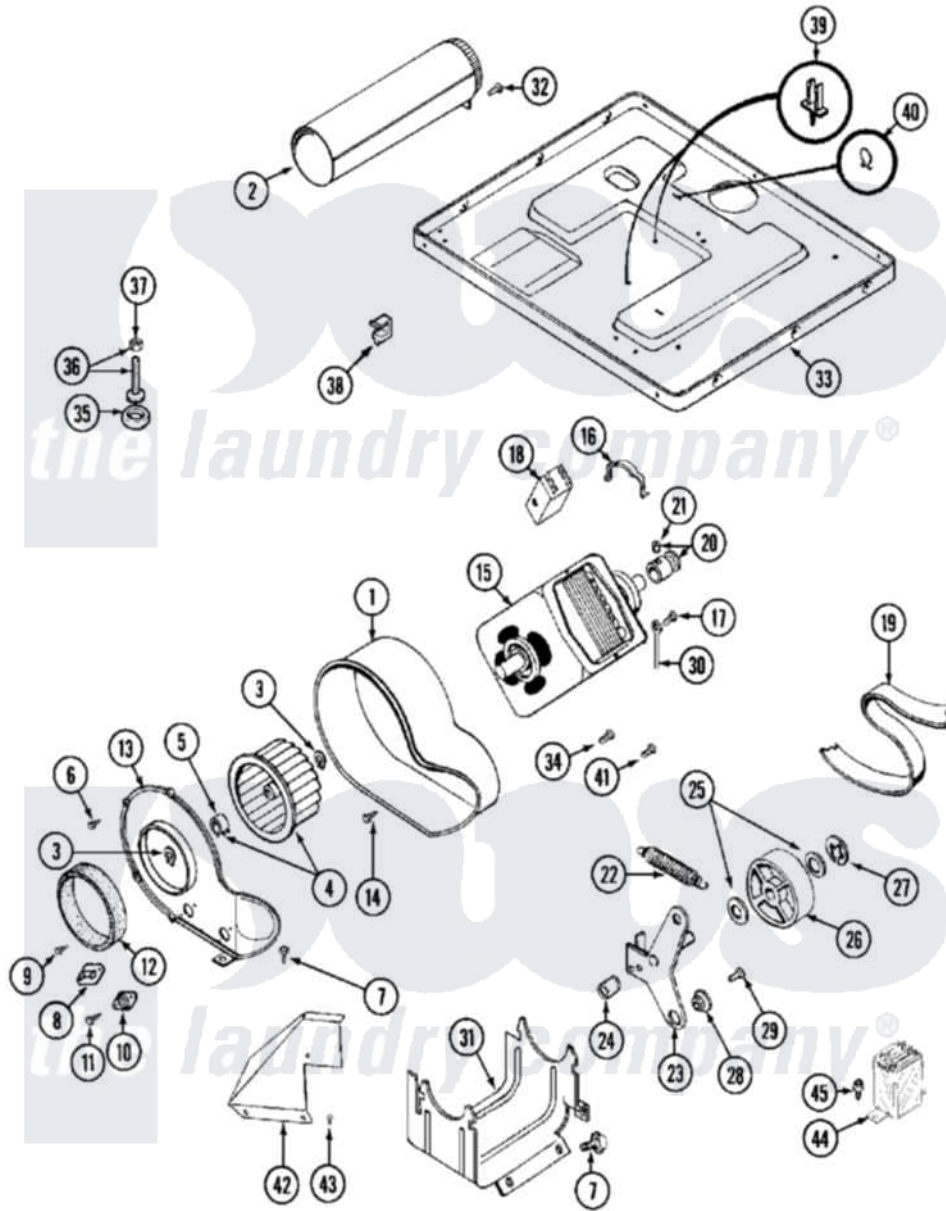

Maytag MDG12PRBAW 07 - MOTOR DRIVE

Maytag Residential Maytag MDG12PRBAW Dryer Parts Parts Diagram 07 - MOTOR DRIVE
 Click on the part number to view part

Item	Original Part Number	Replaced By	Status	Part Description
001	Y312893			Housing, Blower
002	Y303442			EXHAUST DUCT ASSEMBLY
003	410233	9703438		Ring-Retrn
004	Y303836			Blower Wheel Assembly And Clamp
005	312967			Clamp, Blower Housing
006	Y312961	W10116751		Screw
007	Y313561			Screw----NA
008	303392			Thermostat, Cycling
"	Y303391	33303391		Thermostat, Cycling
009	211294	90767		Screw, 8A X 3/8 HeX Washer Head Tapping
010	306604			Cut-Off, Thermal Part Not Used
011	NLA		Not Available	SCREW, THERMAL CUT-OFF
012	Y312901			Seal, Housing Cover
013	314778		Not Available	COVER, BLOWER HOUSING