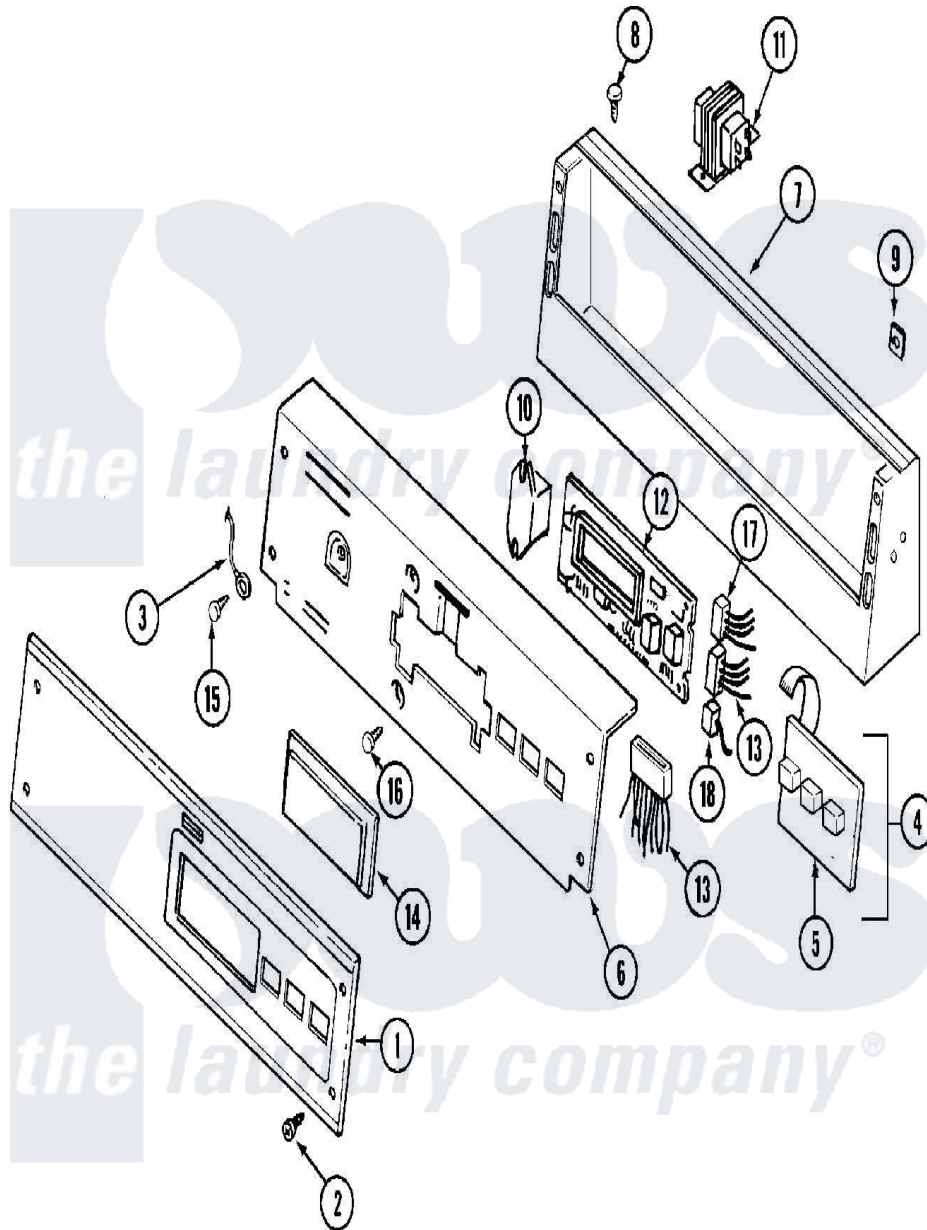

Maytag MDG12PRBBW 01 - CONTROL PANEL

Maytag [Residential Maytag MDG12PRBBW Dryer Parts](#) Parts Diagram 01 - CONTROL PANEL
 Click on the part number to view part

Item	Original Part Number	Replaced By	Status	Part Description
001	22001976			Bezel
"	NLA		Not Available	PANEL, CONTROL ---N
002	215506			Screw, Control Panel Overlay
003	22001959			Wire, Ground
004	215527	W10140652		Screw, 6-20 X 1/2
"	306694			Backup Plate With Switch
005	215517	W10131113		Push Button
006	33001745		Not Available	PLATE, BACK-UP (WHT)
"	912077			Locknut, Reader Harness
007	33001280			Console
008	212276	W10116760		Screw
009	215003			Fastener, Panel And Bracket
010	206824	W10133335		Relay, Motor
"	Y313559			Screw
011	211294	90767		Screw, 8A X 3/8 HeX Washer Head Tapping
"	22001960			Transformer

012	33001204		Stand-Off, Ccontrol Board
"	33001746	W10130081	Control Board
"	912077		Locknut, Reader Harness
013	314531		Connector, Edgeboard
"	33001739		Wire Harness, Main
"	33001743	33001879	Wire Harness, Main
"	33001879		Wire Harness, Main
014	22001962	W10131114	Cover, Display
015	211252		Screw, Ground Wire
016	215526		Screw, Circuit Board
017	22001965		Optic Switch Assembly
"	NLA	Not Available	CONNECTOR, EDGEBOARD- --NA
018	22001361		Connector, Edgeboard
"	22001966		Harness, Sensor Switch
019	22001973		Harness, Pr Service
"	33001856		Reader Harness Kit