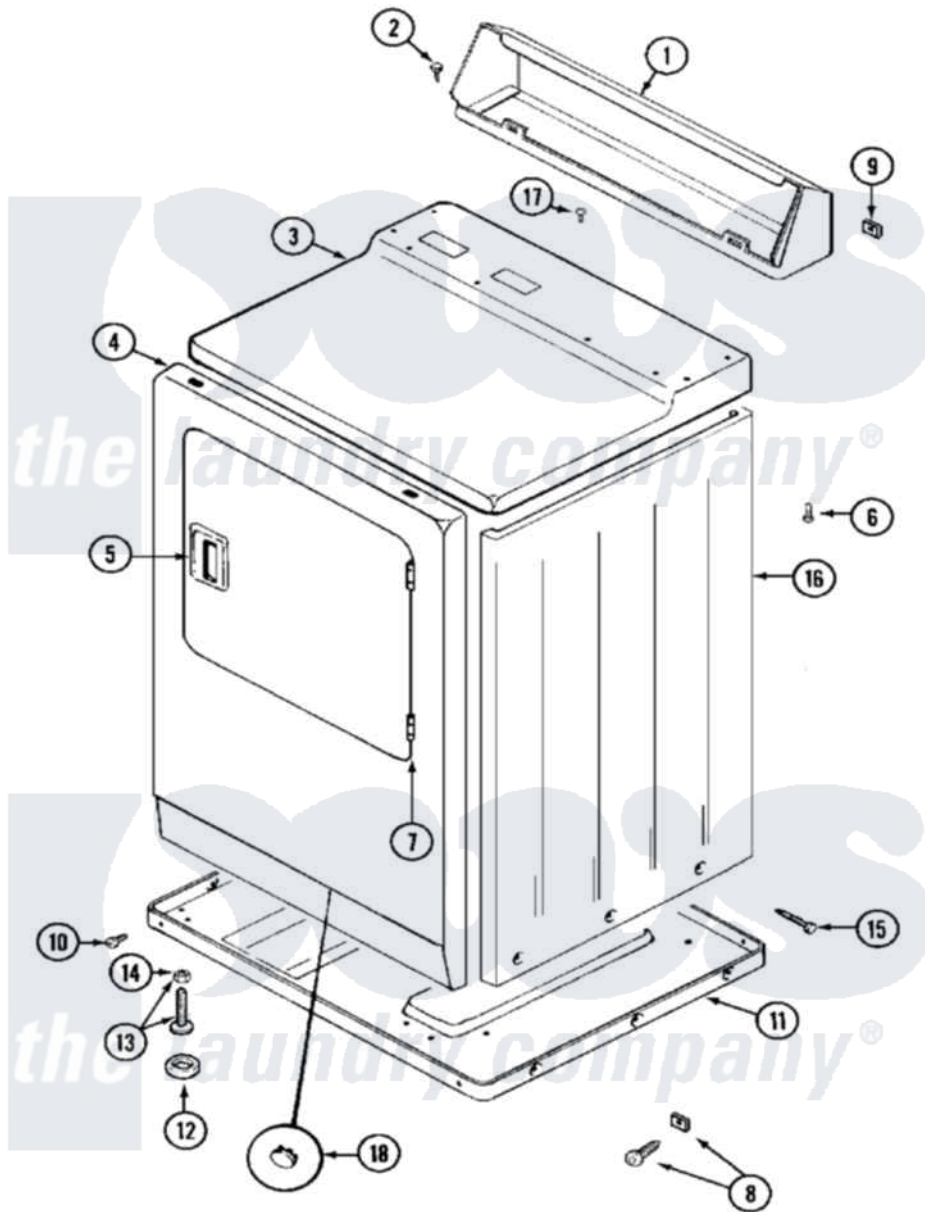

Maytag MDG12PRBBW 02 - CABINET-FRONT

Maytag Residential Maytag MDG12PRBBW Dryer Parts Parts Diagram 02 - CABINET-FRONT
 Click on the part number to view part

Item	Original Part Number	Replaced By	Status	Part Description
001	33001280			Console
002	212276	W10116760		Screw
003	NLA		Not Available	COVER, TOP (WHT)
004	33001486	98008544		Screw
"	NLA		Not Available	PANEL, FRONT (WHT)---NA
005	33001241			Handle, Door
006	214354			Screw, Top Cover To Cabnt.
007	33001230			Hinge, Door
008	22001496			Front Panel Fastener And Screw
009	215075			Fastener, Control Panel To Console
010	Y313561			Screw---NA
"	Y310632	1163839		Screw
011	Y303361		Not Available	BASE ASSY. (UPPER & LOWER)
012	Y314137			Foot, Rubber

013	Y305086		Adjustable Leg And Nut
014	Y052740	62739	Nut, Lock
015	213007		Xfor Cabinet See Cabinet, Back
016	NLA		Not Available
017	210186	3370225	CABINET (WHT) Screw
018	33001614		Not Available PLUG, FRONT PANEL (WHT)