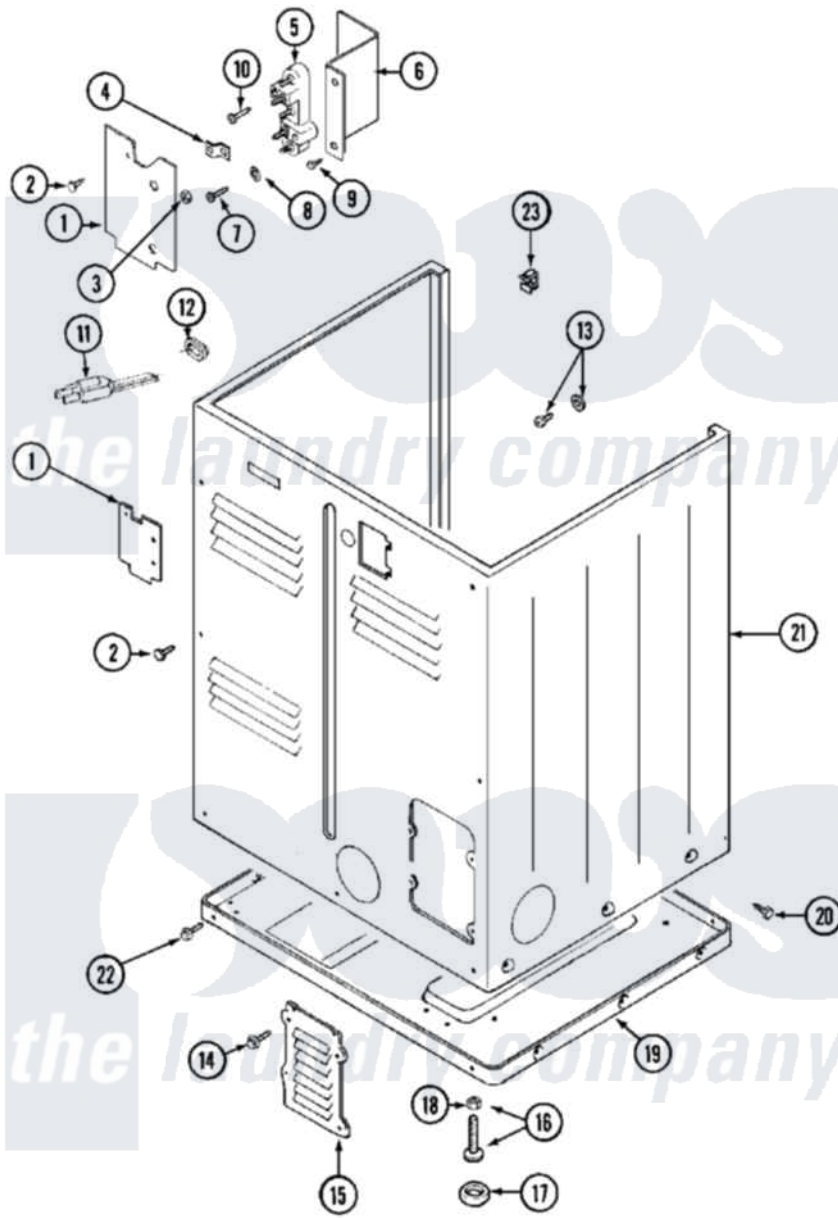

Maytag MDG12PRBBW 04 - CABINET-REAR

Maytag Residential Maytag MDG12PRBBW Dryer Parts Parts Diagram 04 - CABINET-REAR
 Click on the part number to view part

| Item | Original Part Number | Replaced By | Status | Part Description |
|------|--------------------------|---------------------------|---------------|-------------------------------------------------|
| 001 | Y312905 | | Not Available | COVER, TERMINAL |
| 002 | Y313561 | | | Screw----NA |
| 003 | 311484 | 112432 | | Nut |
| 004 | Y312184 | | | Strap, Grounding |
| 005 | 33001244 | | | Block, Terminal |
| 006 | Y312904 | | | Bracket, Terminal Block |
| 007 | Y312209 | W10001200 | | Screw |
| 008 | Y311270 | | | Washer, Terminal Block |
| 009 | Y310632 | 1163839 | | Screw |
| 010 | NLA | | Not Available | SCREW, GROUND STRAP |
| 011 | 22001178 | 22003062 | | Cord, Power |
| " | 305168 | 33002916 | | Power Cord, Canadian 240V |
| " | 33001425 | | | Locknut, Eared For Canadian |
| 012 | 211881 | | | Grommet, Cord Part Not Used- Gas Models Only |
| 013 | NLA | | Not Available | SCREW & WASHER ASSY. |
| 014 | 216423 | 3370225 | | Screw |

| | | | | |
|-----|-------------------------|-------------------------|---------------|--------------------------------|
| 015 | Y312951 | | Not Available | ACCESS COVER, BACK |
| 016 | Y305086 | | | Adjustable Leg And Nut |
| 017 | Y314137 | | | Foot, Rubber |
| 018 | Y052740 | 62739 | | Nut, Lock |
| 019 | Y303361 | | Not Available | BASE ASSY. (UPPER & LOWER) |
| 020 | 213007 | | | Xfor Cabinet See Cabinet, Back |
| 021 | NLA | | Not Available | CABINET (WHT) |
| 022 | Y313561 | | | Screw---NA |
| " | Y310632 | 1163839 | | Screw |
| 023 | Y310376 | | | Clip, Door Switch Harness |