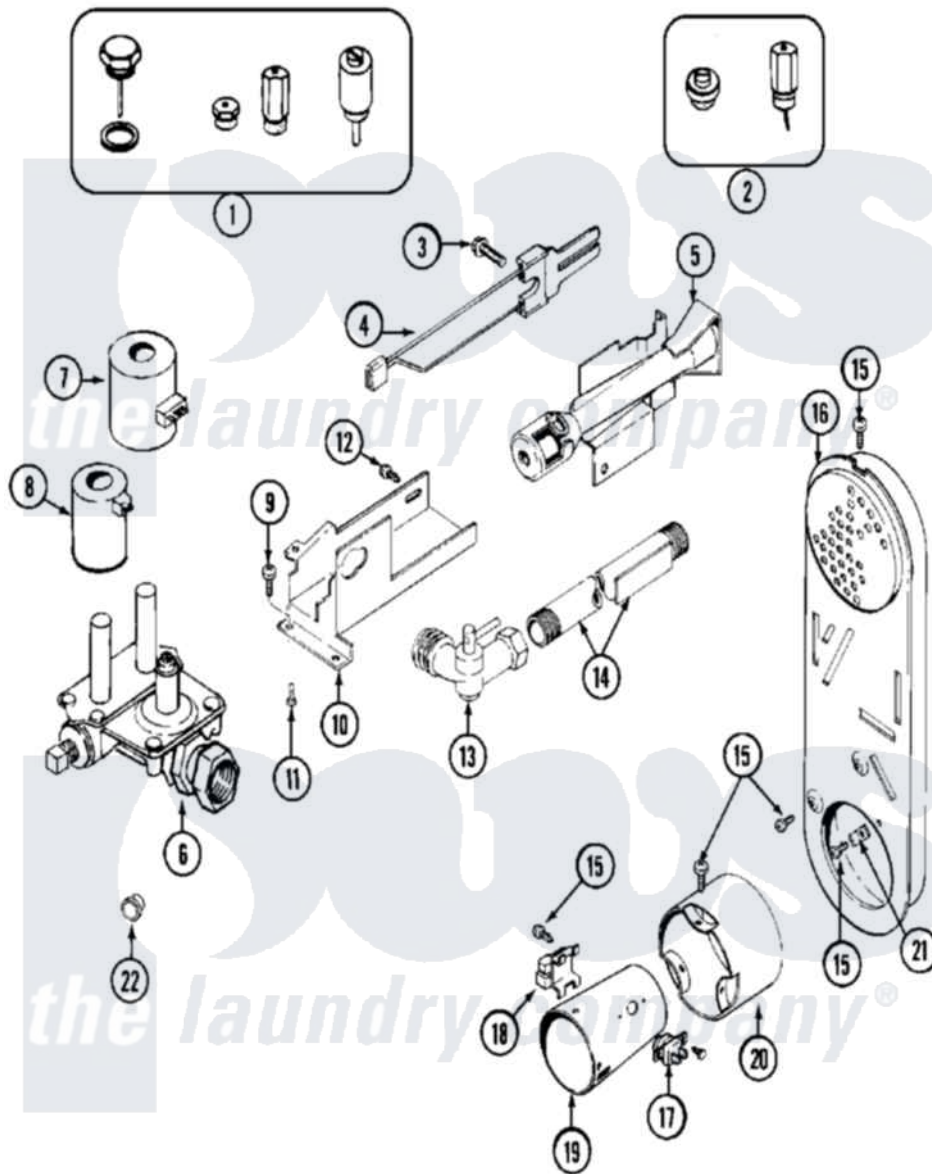

Maytag MDG12PRBBW 06 - GAS VALVE

Maytag Residential Maytag MDG12PRBBW Dryer Parts Parts Diagram 06 - GAS VALVE
 Click on the part number to view part

Item	Original Part Number	Replaced By	Status	Part Description
001	Y308378	W10402145		LP Gas Con
002	Y308377		Not Available	CONVERSION KIT (LP TO NATURAL)
003	304971			Screw Note: Screw, Igniter
004	304970	4391996		Ignitor
005	33001247	33002793		Burner Assembly
006	308345			Valve, Gas
007	306106			Coil, Holding And Booster-W
008	306105	694540		Coil, 60 Hz
009	Y313561			Screw----NA
010	314566			Gas Control Bracket
011	Y313559			Screw
012	314082	90767		Screw, 8A X 3/8 HeX Washer Head Tapping
"	314568	Y313559		Screw
013	33001842	3406051		Elbow Union Assembly
"	Y303349			Angle Shut-Off, Gas Valve

014	Y303383	33001735	Pipe And Bracket Assembly Series 18 Not Needed Use Vavle
015	211294	90767	Screw, 8A X 3/8 HeX Washer Head Tapping
016	Y308504	Not Available	INLET DUCT ASSEMBLY
017	305169		Thermostat, Hi-Limit Gas
018	Y303377	338906	Radiant, Sensor
019	Y308548		Combustion Cone Assembly
020	Y303841		Cone, Extension
021	Y312890		Retainer, Heater Chamber
022	33001693		Cap, Gas Pipe