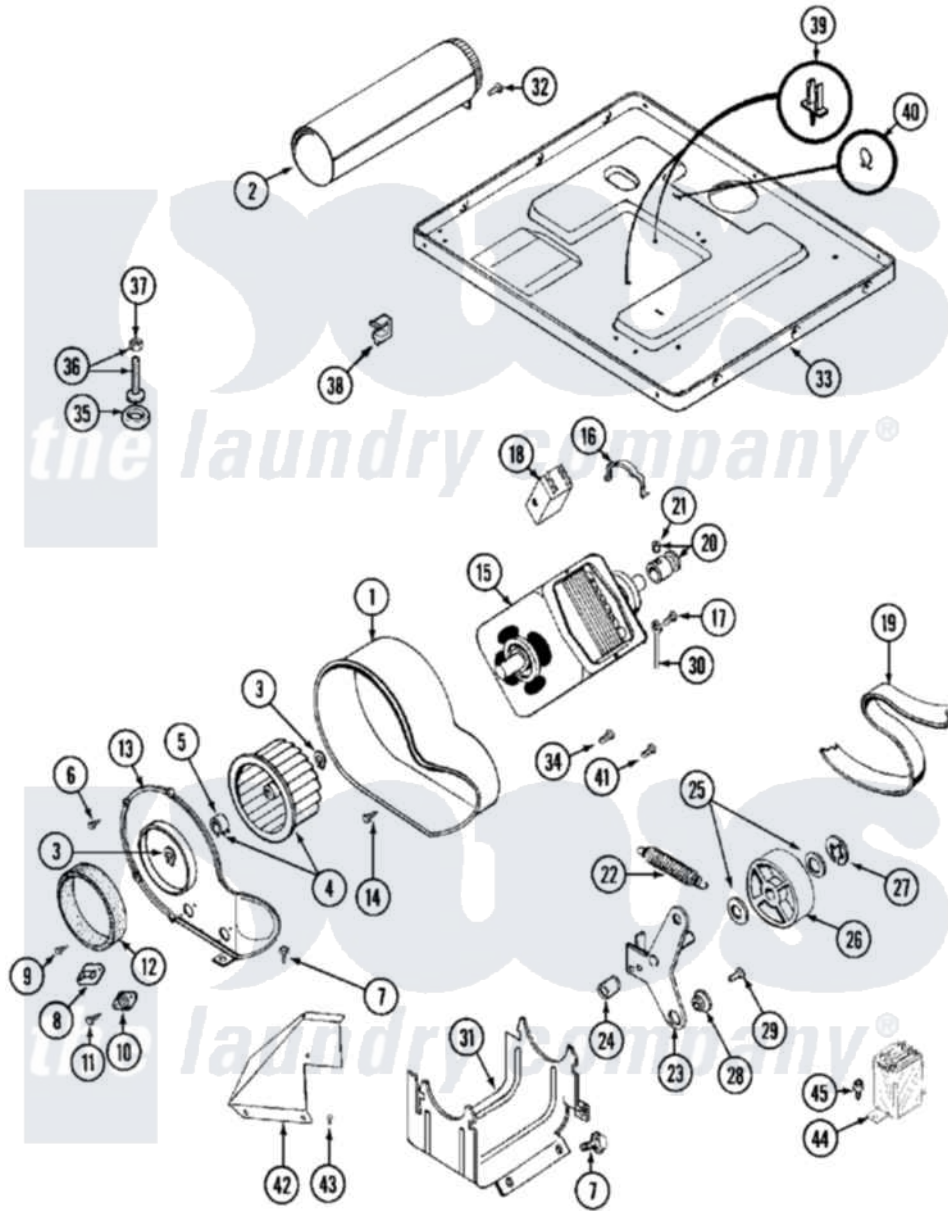

Maytag MDG12PRBBW 07 - MOTOR DRIVE

Maytag Residential Maytag MDG12PRBBW Dryer Parts Parts Diagram 07 - MOTOR DRIVE
 Click on the part number to view part

Item	Original Part Number	Replaced By	Status	Part Description
001	Y312893			Housing, Blower
002	Y303442			EXHAUST DUCT ASSEMBLY
003	410233	9703438		Ring-Retrn
004	Y303836			Blower Wheel Assembly And Clamp
005	312967			Clamp, Blower Housing
006	Y312961	W10116751		Screw
007	Y313561			Screw----NA
008	303392			Thermostat, Cycling
"	Y303391	33303391		Thermostat, Cycling
009	211294	90767		Screw, 8A X 3/8 HeX Washer Head Tapping
010	306604			Cut-Off, Thermal Part Not Used
011	NLA		Not Available	SCREW, THERMAL CUT-OFF
012	Y312901			Seal, Housing Cover
013	314778		Not Available	COVER, BLOWER HOUSING