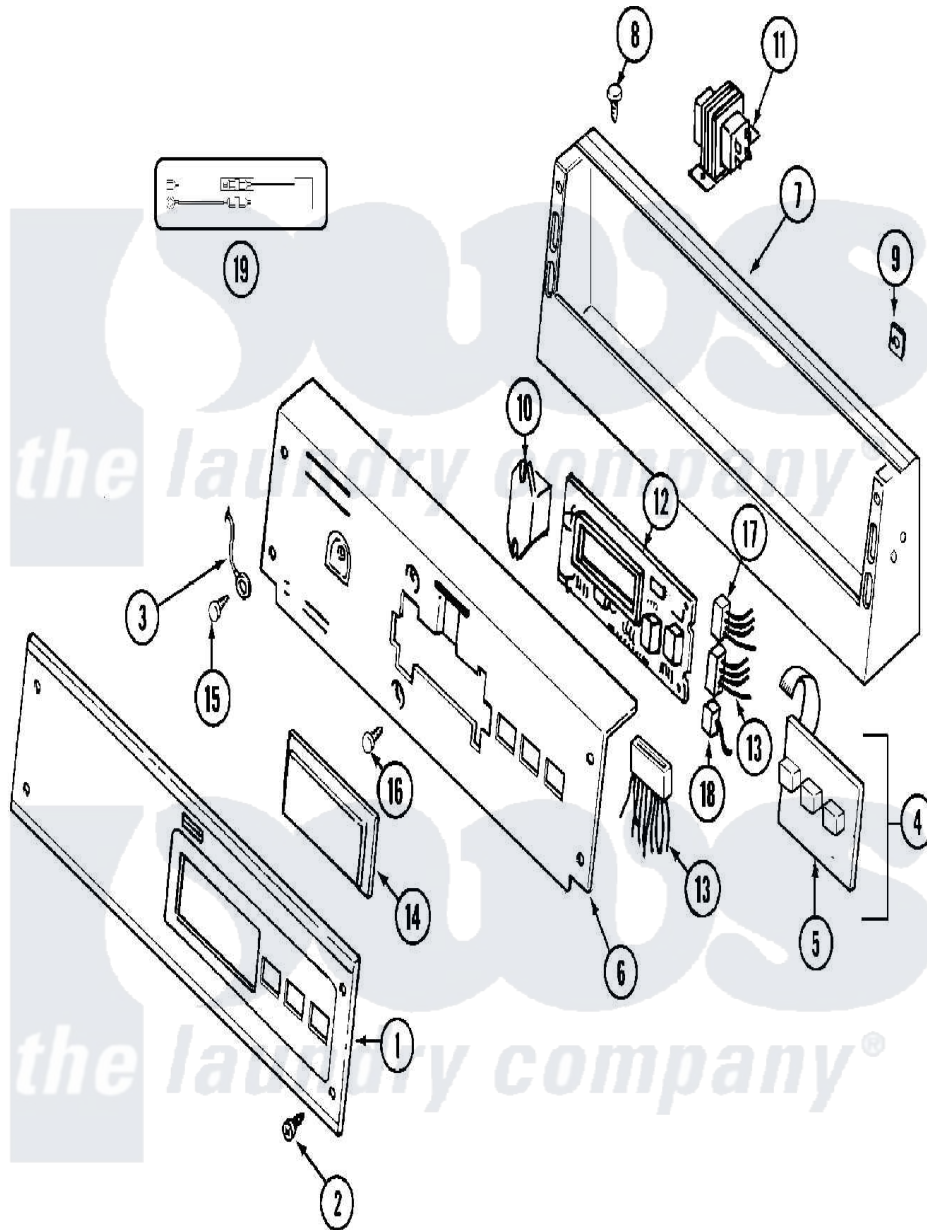

Maytag MDG12PSABW 01 - CONTROL PANEL

Maytag [Residential Maytag MDG12PSABW Dryer Parts](#) Parts Diagram 01 - CONTROL PANEL
 Click on the part number to view part

Item	Original Part Number	Replaced By	Status	Part Description
001	NLA		Not Available	PANEL, CONTROL
002	215506			Screw, Control Panel Overlay
003	NLA		Not Available	WIRE, GROUND
004	215527	W10140652		Screw, 6-20 X 1/2
"	306694			Backup Plate With Switch
005	215517	W10131113		Push Button
006	NLA		Not Available	PLATE, BACKUP (WHT)
007	NLA		Not Available	CONSOLE (WHT)
008	212276	W10116760		Screw
009	215003			Fastener, Panel And Bracket
010	206824	W10133335		Relay, Motor
"	Y313559			Screw
011	207766			Transformer
"	211294	90767		Screw, 8A X 3/8 HeX Washer Head Tapping
012	912077			Locknut, Reader Harness
"	NLA		Not Available	CIRCUIT BOARD ASSEMBLY

"	Y215513		Standoff, Circuit Board
013	314531		Connector, Edgeboard
"	33001574		Wire Harness, Main
"	NLA	Not Available	WIRE HARNESS, MAIN
014	33001208		Cover, Display
015	211252		Screw, Ground Wire
016	215526		Screw, Circuit Board
017	206799		Optic Switch Assembly
"	NLA	Not Available	CONNECTOR, EDGEBOARD- --NA
018	208045		Harness, Wire Sensor Switch To Circuit Brd
"	22001361		Connector, Edgeboard
019	12001279		Surge Suppressor Kit
"	NLA	Not Available	SURGE SUPPRESSOR KIT