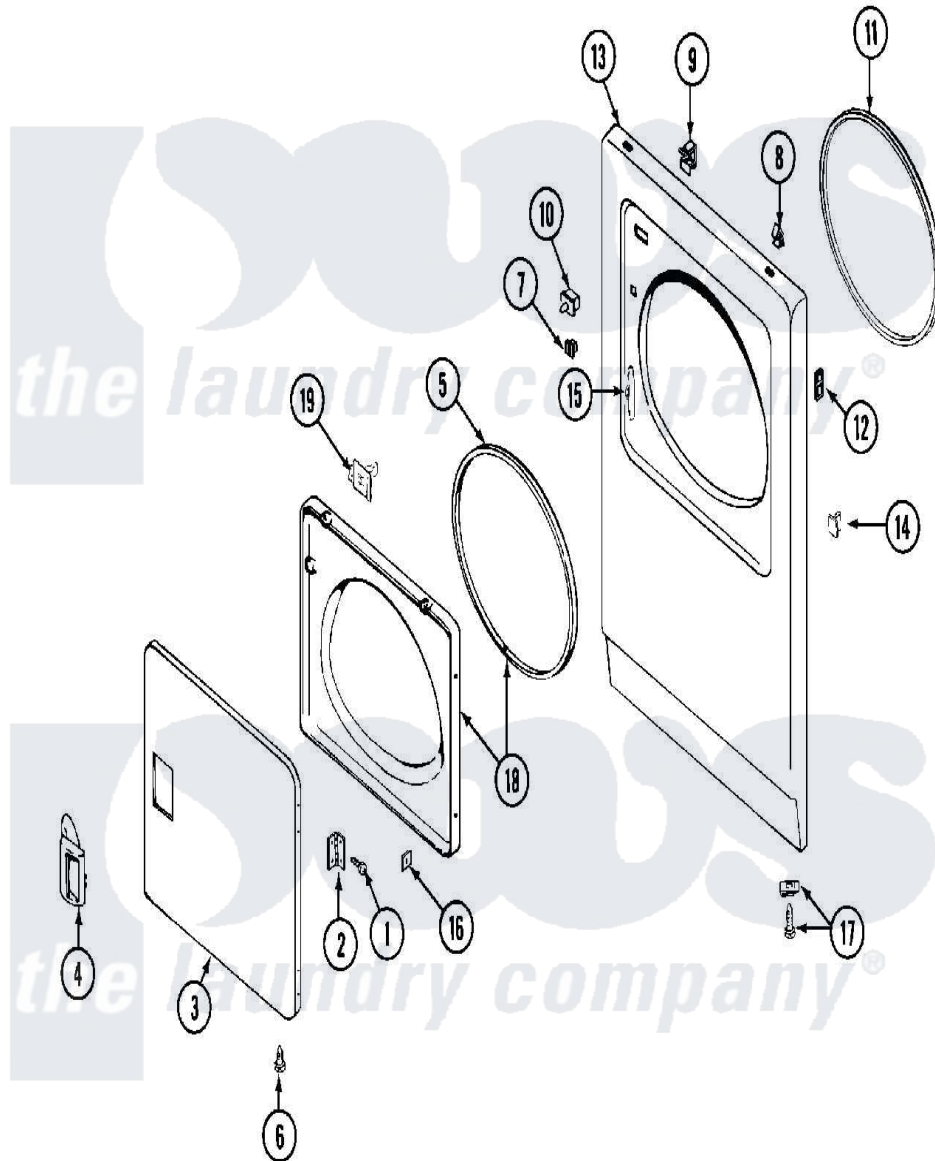

# Maytag MDG12PSABW 03 - DOOR

Maytag [Residential Maytag MDG12PSABW Dryer Parts](#) Parts Diagram 03 - DOOR  
 Click on the part number to view part

Item	Original Part Number	Replaced By	Status	Part Description
001	<a href="#">Y314062</a>			Screw, Door Hinge And Panel
002	<a href="#">33001230</a>			Hinge, Door
003	<a href="#">33001240</a>			Door
004	<a href="#">33001241</a>			Handle, Door
005	<a href="#">33001131</a>			Seal, Door
006	33001132	<a href="#">33002342</a>		Plug, Sifht Hole
007	Y304578	<a href="#">LA-1003</a>		Door Catch Kit
008	<a href="#">22001650</a>			Fastener, Spring
009	<a href="#">Y310376</a>			Clip, Door Switch Harness
010	33001509	<a href="#">W10169313</a>		Switch-Dor
011	<a href="#">314937</a>			Seal, Front Panel
012	NLA		Not Available	SPEEDNUT, HINGE SCREW
"	NLA		Not Available	SCREW, PLASTIC
013	33001486	<a href="#">98008544</a>		Screw
"	NLA		Not Available	PANEL, FRONT (WHT)---NA
014	NLA		Not Available	PLUG, DOOR CATCH

015	<a href="#">33001175</a>		Cover, Hinge Hole
016	<a href="#">Y313910</a>		Clip, Door Liner To Outer Panel
017	<a href="#">22001496</a>		Front Panel Fastener And Screw
018	33001243	Not Available	PANEL, INNER DOOR (W/SEAL)
019	314944	<a href="#">33001305</a>	Strike, Door
"	<a href="#">33001305</a>		Strike, Door