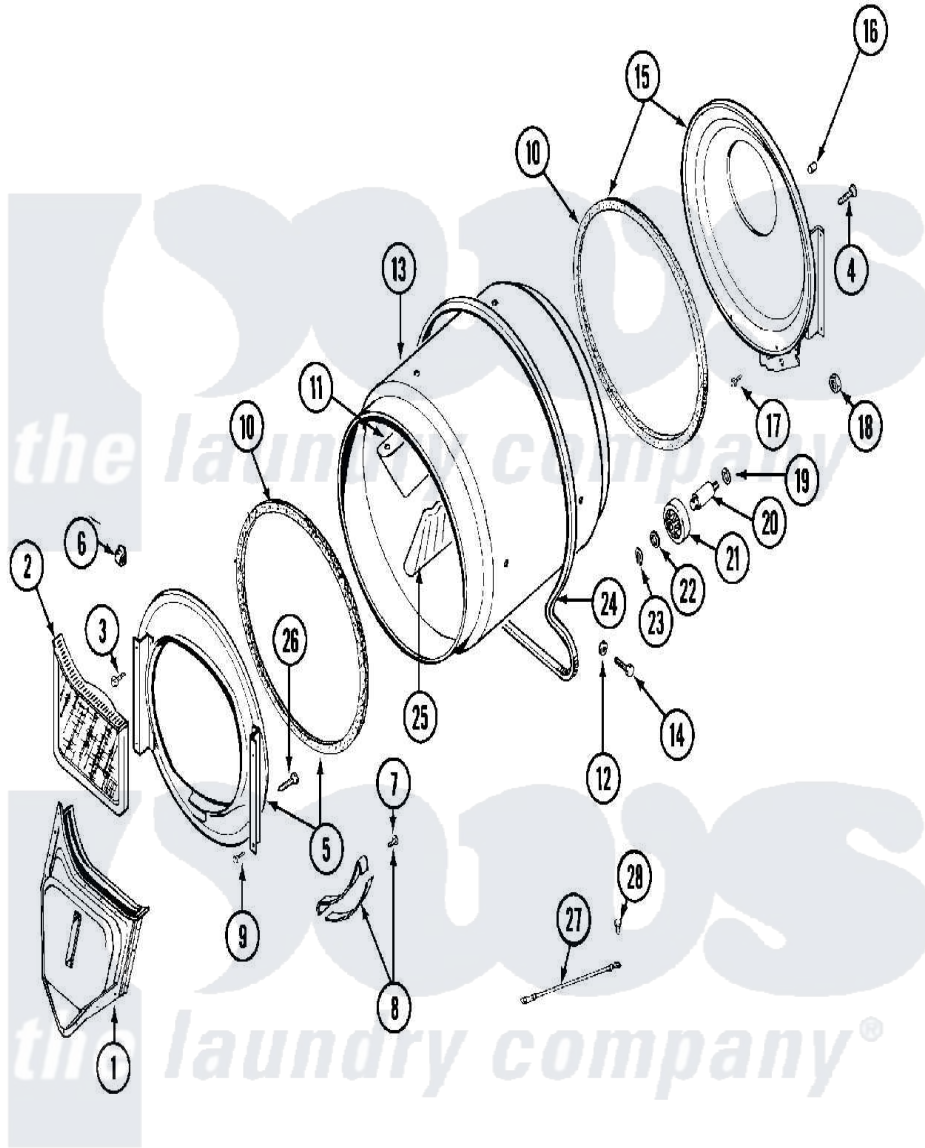

Maytag MDG12PSABW 04 - TUMBLER

Maytag [Residential Maytag MDG12PSABW Dryer Parts](#) Parts Diagram 04 - TUMBLER
 Click on the part number to view part

Item	Original Part Number	Replaced By	Status	Part Description
001	33001016			Outlet Duct Assembly
002	33001170	33002970		Lint Filte
003	NLA		Not Available	SCREW, TUMBLER SUPPORT
004	Y313561			Screw---NA
005	33001179			Front, Tumbler
006	Y310376			Clip, Door Switch Harness
007	210720			Rivet, Bearing To Tumbler Frnt
008	306508			Tumbler Bearing Kit ---W
009	Y310632	1163839		Screw
010	314820			Seal, Tumbler
011	33001012			Baffle
012	314158			Washer, Baffle To Tumbler
013	33001108		Not Available	DRYER TUMBLER, W/O BAFFLES
014	Y310759			Screw, Tumbler Baffles
015	33001178			Back, Tumbler

016	NLA	Not Available	COVER, THREAD
017	Y310632	1163839	Screw
018	312538	33001443	Nut, Hex
019	Y313347	312535	Washer, Vault Mounting Brk.
020	Y312948	6-3129480	Shaft- Tumbler
021	Y303373	12001541	Drum Roller/Washer Assembly--W
022	312535		Washer, Vault Mounting Brk.
023	410233	9703438	Ring-Retrn
024	Y312959		Poly "V" Belt For Tumbler
025	33001004		Baffle, Tall
026	Y314110	33002917	Screw, No.10-16
027	901220		Ground Wire
028	910343	488234	Screw 8-32 X 1/4