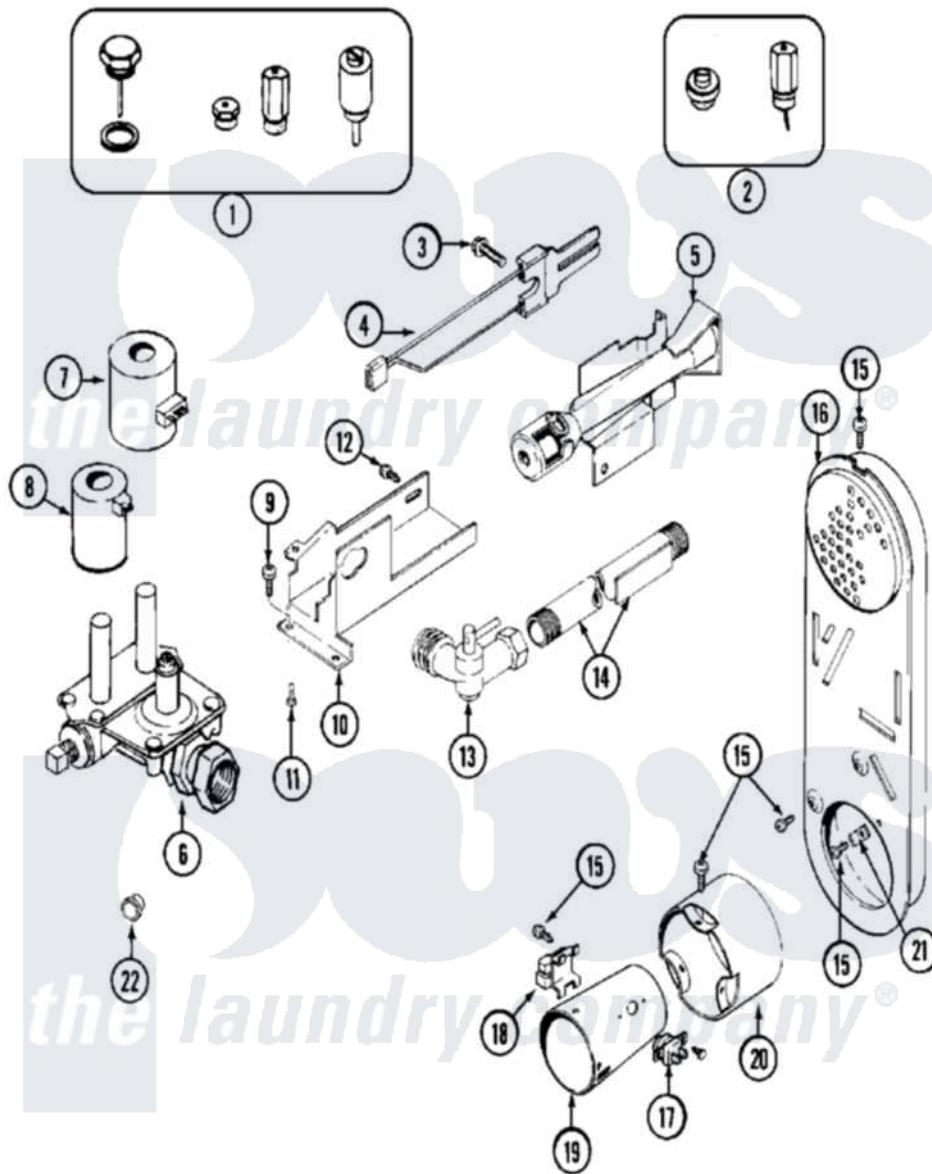

Maytag MDG12PSABW 05 - GAS VALVE

Maytag Residential Maytag MDG12PSABW Dryer Parts Parts Diagram 05 - GAS VALVE
 Click on the part number to view part

Item	Original Part Number	Replaced By	Status	Part Description
001	Y308378	W10402145		LP Gas Con
002	Y308377		Not Available	CONVERSION KIT (LP TO NATURAL)
003	304971			Screw Note: Screw, Igniter
004	304970	4391996		Ignitor
005	33001247	33002793		Burner Assembly
006	308345			Valve, Gas
007	306106			Coil, Holding And Booster-W
008	306105	694540		Coil, 60 Hz
009	Y313561			Screw----NA
010	314566			Gas Control Bracket
011	Y313559			Screw
012	314082	90767		Screw, 8A X 3/8 HeX Washer Head Tapping
"	314568	Y313559		Screw
013	Y303349			Angle Shut-Off, Gas Valve Pipe And Bracket Assembly

014	Y303383	33001735	Series 18 Not Needed Use Vavle
015	211294	90767	Screw, 8A X 3/8 HeX Washer Head Tapping
016	Y308504		Not Available INLET DUCT ASSEMBLY
017	305169		Thermostat, Hi-Limit Gas
018	Y303377	338906	Radiant, Sensor
019	Y308548		Combustion Cone Assembly
020	Y303841		Cone, Extension
021	Y312890		Retainer, Heater Chamber
022	33001693		Cap, Gas Pipe