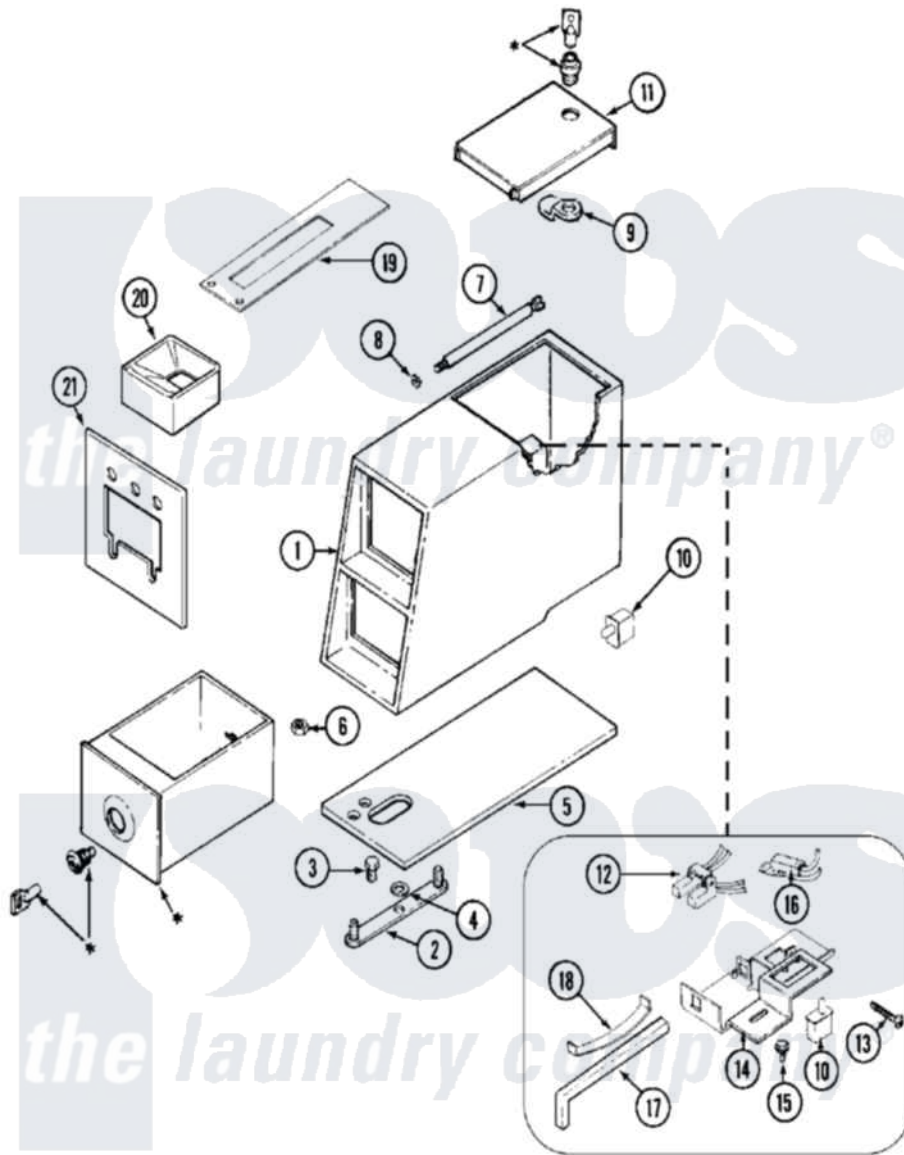

# Maytag MDG12PSABW 06 - CONTROL CENTER

**\*CONTACT YOUR COMMERCIAL LAUNDRY DISTRIBUTOR**

Maytag [Residential Maytag MDG12PSABW Dryer Parts](#) Parts Diagram 06 - CONTROL CENTER  
 Click on the part number to view part

Item	Original Part Number	Replaced By	Status	Part Description
001	22001871		Not Available	VAULT, COIN (WHT)
002	22001810		Not Available	STRAP, MOUNTING
003	211294	<a href="#">90767</a>		Screw, 8A X 3/8 HeX Washer Head Tapping
004	<a href="#">910309</a>			Washer, Mounting Strap
005	<a href="#">22001870</a>			Gasket, Coin Vault
006	Y052740	<a href="#">62739</a>		Nut, Lock
007	22001903	<a href="#">8576635</a>		Bolt
008	<a href="#">910387</a>			Lockwasher, Vault Assembly
009	NLA		Not Available	CAM, LOCKING
010	<a href="#">33001250</a>			Switch, Vault And Service Door
"	912012	<a href="#">3400409</a>		Screw
011	22001910	<a href="#">22003679</a>		Timer Access Door Assembly
012	<a href="#">206799</a>			Optic Switch Assembly
013	<a href="#">314665</a>			Screw, Switch Assembly
014	<a href="#">33001253</a>			Bracket, Sensor Switch

015	<a href="#">211605</a>		Bezel, Timer Dial
"	212276	<a href="#">W10116760</a>	Screw
016	<a href="#">208045</a>		Harness, Wire Sensor Switch To Circuit Brd
017	<a href="#">216442</a>		Rod, Actuator
018	<a href="#">33001252</a>		Spring, Switch Rod
019	22001812	<a href="#">22003416</a>	Actuator Kit
020	22001878	Not Available	CHUTE, COIN (REMOVED AT SERIES 24)
021	22001879	<a href="#">22001917</a>	Plate, Adaptor
022	NLA	Not Available	BRACE, COIN SLIDE