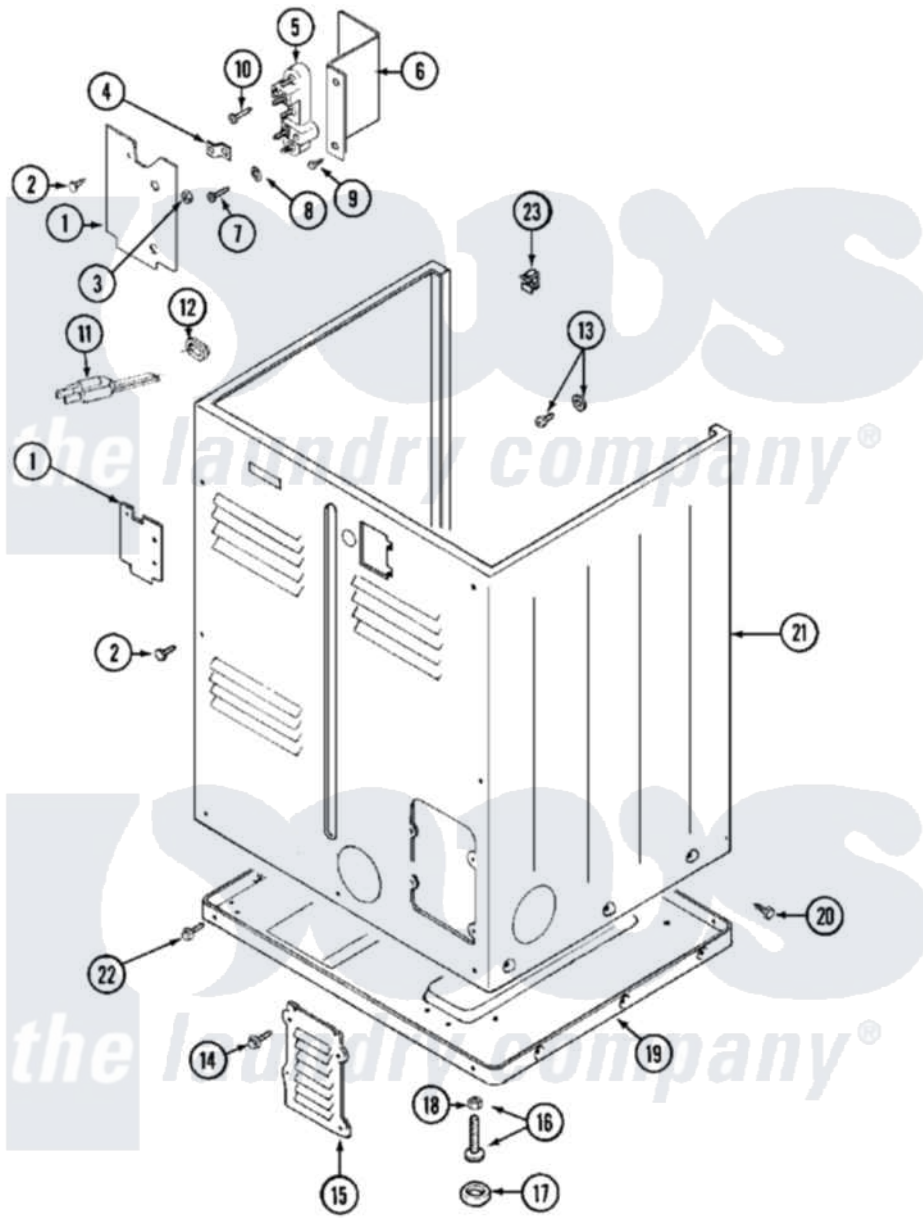

Maytag MDG12PSABW 07 - CABINET-REAR

Maytag Residential Maytag MDG12PSABW Dryer Parts Parts Diagram 07 - CABINET-REAR
 Click on the part number to view part

Item	Original Part Number	Replaced By	Status	Part Description
001	Y312905		Not Available	COVER, TERMINAL
002	Y313561			Screw----NA
003	311484	112432		Nut
004	Y312184			Strap, Grounding
005	33001244			Block, Terminal
006	Y312904			Bracket, Terminal Block
007	Y312209	W10001200		Screw
008	Y311270			Washer, Terminal Block
009	Y310632	1163839		Screw
010	NLA		Not Available	SCREW, GROUND STRAP
011	305168	33002916		Power Cord, Canadian 240V
"	33001246		Not Available	CORD, POWER
"	33001425			Locknut, Eared For Canadian
012	211881			Grommet, Cord Part Not Used- Gas Models Only
013	NLA		Not Available	SCREW & WASHER ASSY.
014	216423	3370225		Screw

015	Y312951		Not Available	ACCESS COVER, BACK
016	Y305086			Adjustable Leg And Nut
017	Y314137			Foot, Rubber
018	Y052740	62739		Nut, Lock
019	Y303361		Not Available	BASE ASSY. (UPPER & LOWER)
020	213007			Xfor Cabinet See Cabinet, Back
021	NLA		Not Available	CABINET (WHT)
022	Y313561			Screw---NA
"	Y310632	1163839		Screw
023	Y310376			Clip, Door Switch Harness