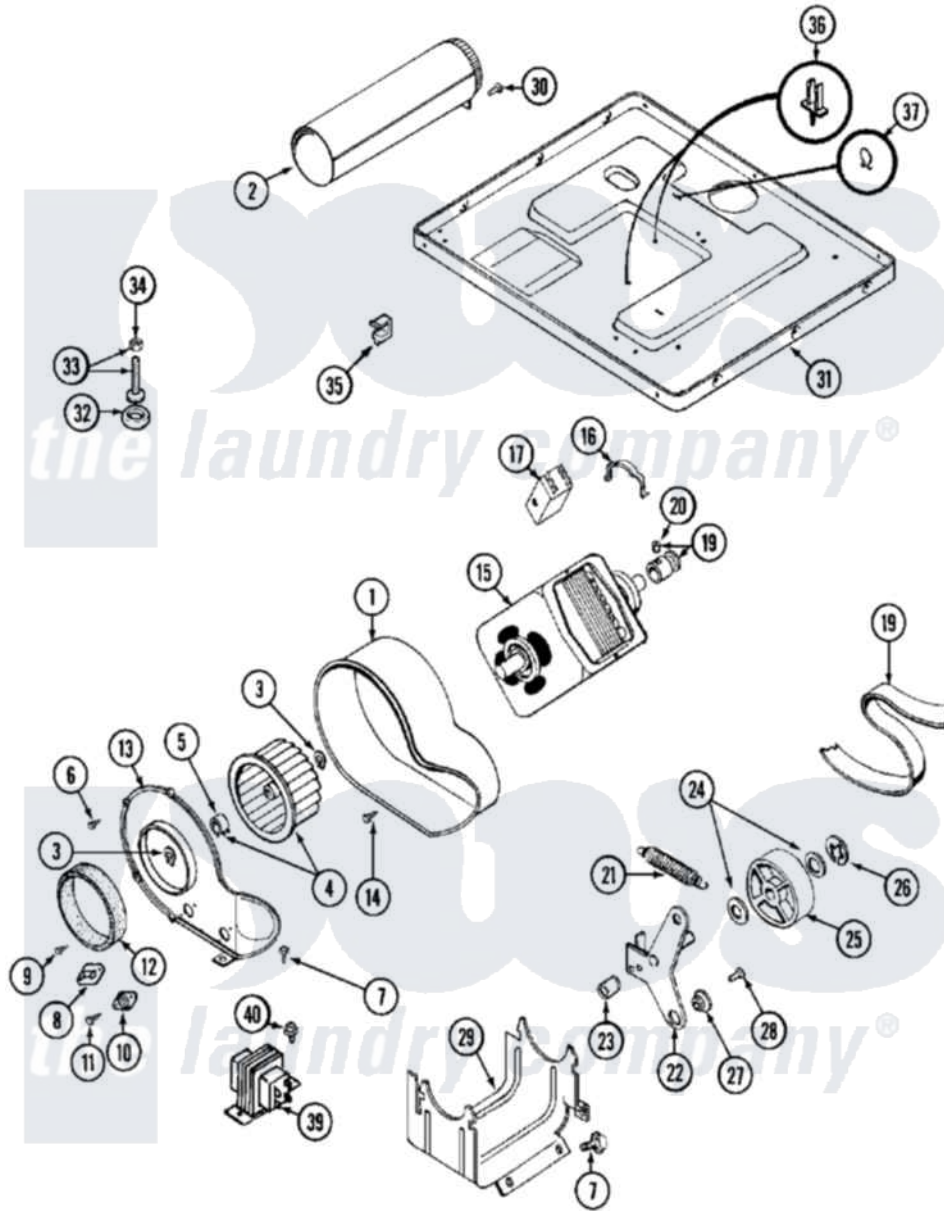

Maytag MDG12PSABW 08 - MOTOR DRIVE

Maytag [Residential Maytag MDG12PSABW Dryer Parts](#) Parts Diagram 08 - MOTOR DRIVE
 Click on the part number to view part

Item	Original Part Number	Replaced By	Status	Part Description
001	Y312893			Housing, Blower
002	Y303442			EXHAUST DUCT ASSEMBLY
003	410233	9703438		Ring-Retrn
004	Y303836			Blower Wheel Assembly And Clamp
005	312967			Clamp, Blower Housing
006	Y312961	W10116751		Screw
007	Y313561			Screw---NA
008	306056			Thermistor Temp. Control Part Not Used Mde/G26pc Only.
"	Y303391	33303391		Thermostat, Cycling
009	211294	90767		Screw, 8A X 3/8 HeX Washer Head Tapping
010	306604			Cut-Off, Thermal Part Not Used
011	NLA		Not Available	SCREW, THERMAL CUT-OFF
012	Y312901			Seal, Housing Cover
013	314778		Not Available	COVER, BLOWER HOUSING

014	314818	1163839	Screw
015	Y303358	W10410999	Motor-Drve
016	Y015825		Clip, Motor To Motor Support
017	306207	Not Available	(PROD. No.303358-8 & No.303358-9)
"	NLA	Not Available	SWITCH, MOTOR EXTERNAL START
"	Y303877	Not Available	SWITCH, MOTOR EXTERNAL START No.303358-2, No.303358-4, 303358-7
"	Y303879		Switch, Motor External Start
018	Y312959		Poly "V" Belt For Tumbler
019	Y305185	6-3051850	Pulley- MO
020	Y053241		Set Screw, Motor Pulley
021	Y303945		IDLER SPRING ASSY. W/PLUG
022	Y303363	6-3033630	Idler Arm
023	Y313582	W10116756	Spacer
024	Y312527		Washer, Idler Shaft
025	Y303705	6-3037050	Pulley- ID
026	312958	354987	Ring, Retaining
027	Y312894	315772	Sleeve, Idler Arm
028	Y014874		Screw, Idler Arm And Sleeve
029	NLA	Not Available	SUPPORT, MOTOR
030	Y310632	1163839	Screw
031	Y305084		Base Assembly
032	Y314137		Foot, Rubber
033	Y305086		Adjustable Leg And Nut
034	Y052740	62739	Nut, Lock
035	Y310376		Clip, Door Switch Harness
036	315471	22003298	Retainer, Wire
037	410490		Spring, Retainer Wire Harness
038	Y312961	W10116751	Screw
039	306199		Relay, Heater
040	Y251119	3177991	Screw