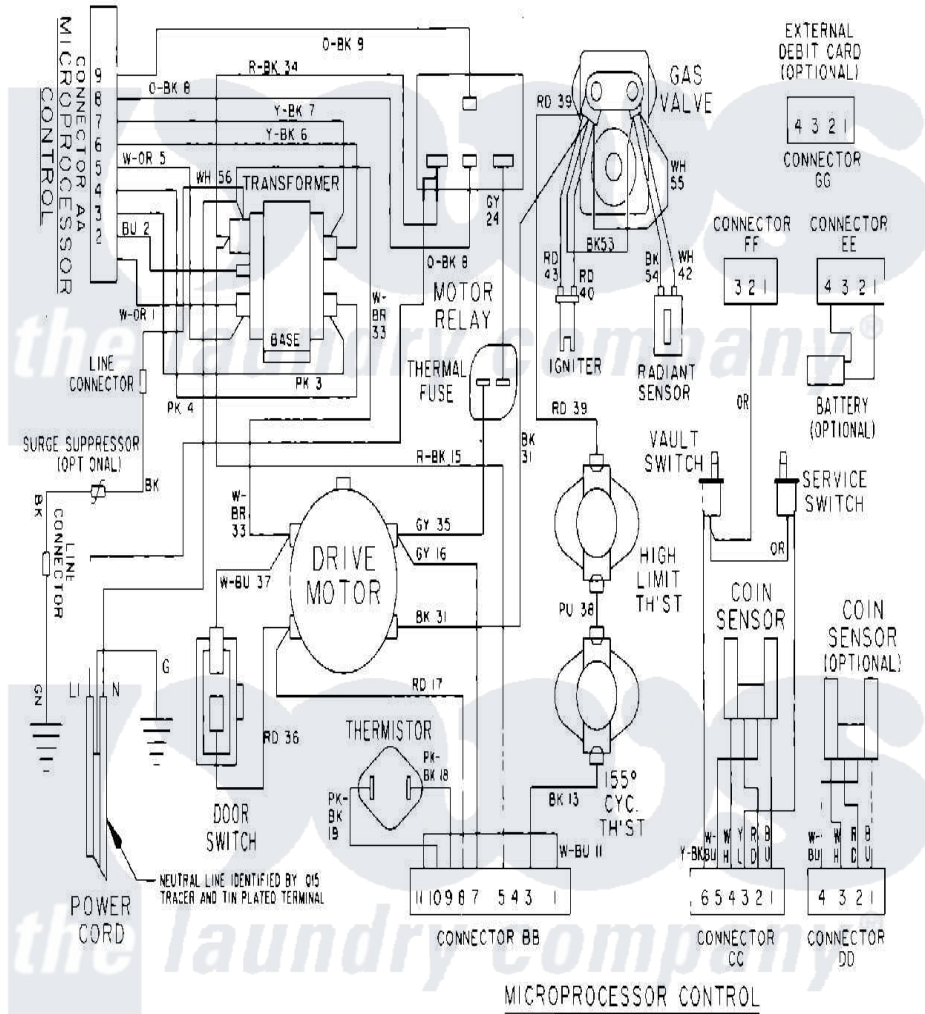

Maytag MDG12PSABW 09 - WIRING INFORMATION

MICROPROCESSOR CONTROL

Maytag Residential Maytag MDG12PSABW Dryer Parts Parts Diagram 09 - WIRING INFORMATION
 Click on the part number to view part

Item	Original Part Number	Replaced By	Status	Part Description
001	NLA		Not Available	WIRING INFORMATION