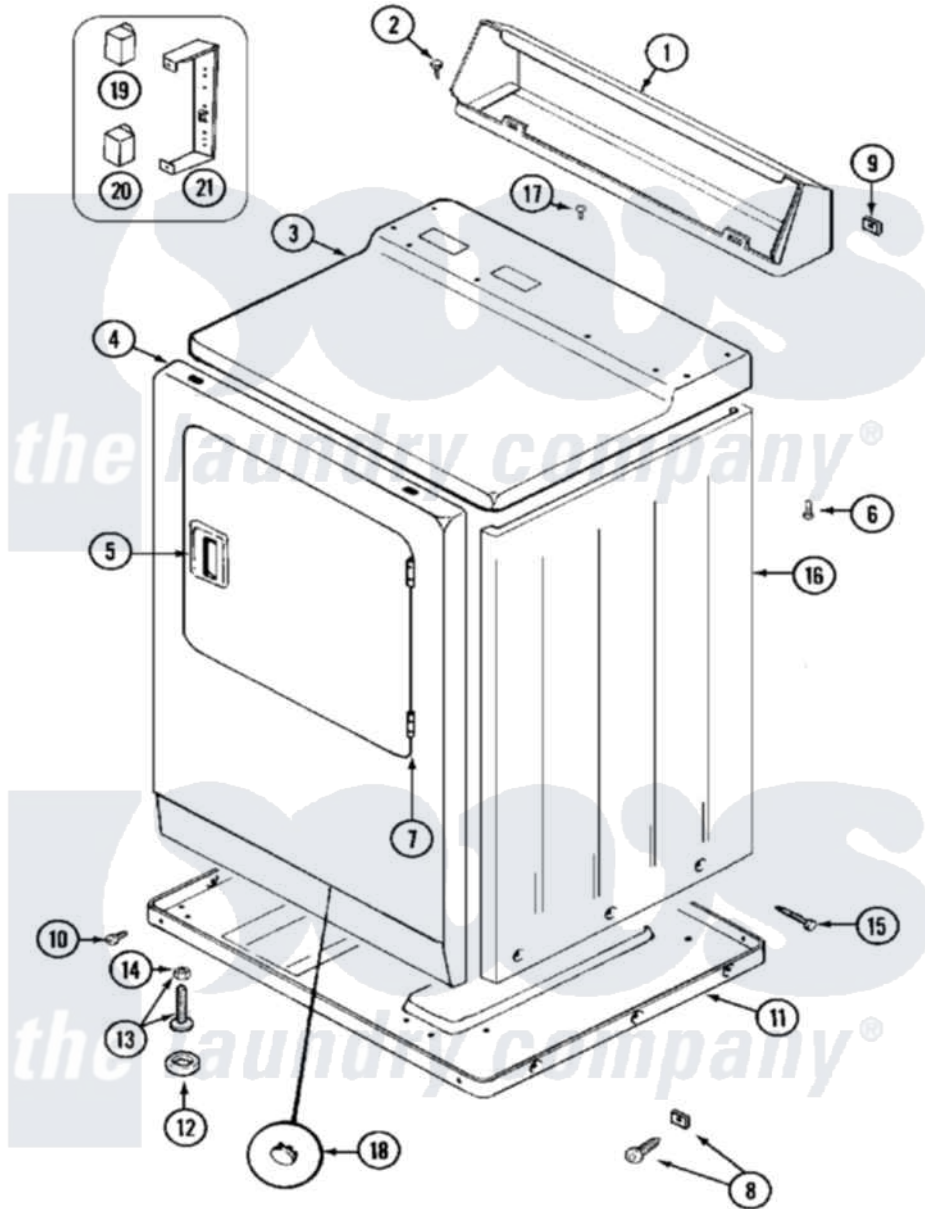

Maytag MDG12PSAGW 02 - CABINET-FRONT

Maytag [Residential Maytag MDG12PSAGW Dryer Parts](#) Parts Diagram 02 - CABINET-FRONT
 Click on the part number to view part

Item	Original Part Number	Replaced By	Status	Part Description
001	NLA		Not Available	CONSOLE (WHT)
002	212276	W10116760		Screw
003	33001703	33001740		Cover, Top
004	33001486	98008544		Screw
"	NLA		Not Available	PANEL, FRONT (WHT-EXPORT)
005	33001241			Handle, Door
006	214354			Screw, Top Cover To Cabnt.
007	33001230			Hinge, Door
008	22001496			Front Panel Fastener And Screw
009	215075			Fastener, Control Panel To Console
010	Y313561			Screw----NA
"	Y310632	1163839		Screw
011	Y303361		Not Available	BASE ASSY. (UPPER & LOWER)
012	Y314137			Foot, Rubber

013	Y305086		Adjustable Leg And Nut
014	Y052740	62739	Nut, Lock
015	213007		Xfor Cabinet See Cabinet, Back
016	NLA		Not Available
017	210186	3370225	CABINET (WHT)
018	33001614		Screw
019	206421		Not Available
"	206824	W10133335	PLUG, FRONT PANEL (WHT)
"	Y251119	3177991	Relay, Motor Reversing
020	306398		Relay, Motor
021	212949	22001866	Screw
"	22001078	3177991	Relay, Heater
"	Y313561		Screw, Relay
"	314627		Screw
"	Y310632	1163839	Screw----NA
			Bracket, Relays
			Screw