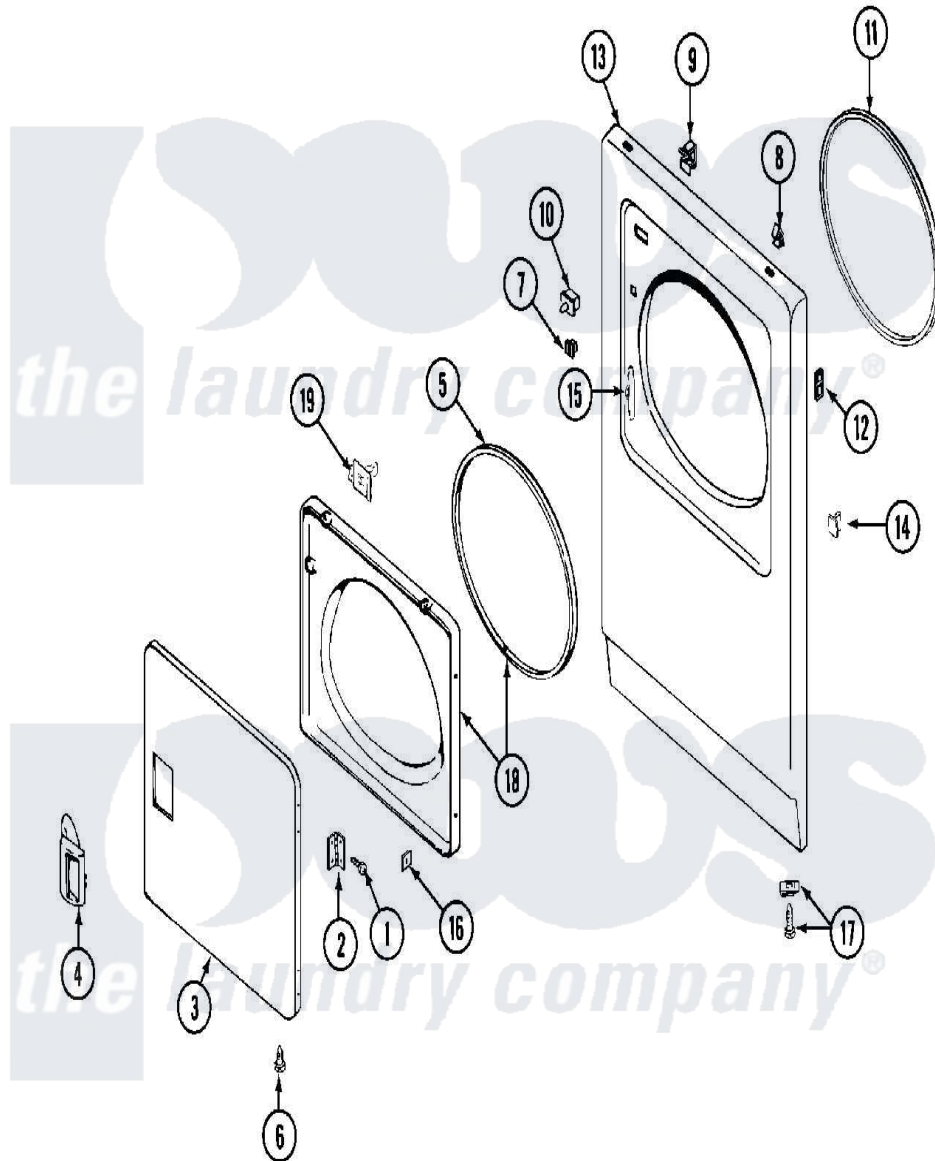

# Maytag MDG12PSAGW 03 - DOOR

Maytag [Residential Maytag MDG12PSAGW Dryer Parts](#) Parts Diagram 03 - DOOR  
 Click on the part number to view part

Item	Original Part Number	Replaced By	Status	Part Description
001	<a href="#">Y314062</a>			Screw, Door Hinge And Panel
002	<a href="#">33001230</a>			Hinge, Door
003	<a href="#">33001240</a>			Door
004	<a href="#">33001241</a>			Handle, Door
005	<a href="#">33001131</a>			Seal, Door
006	33001132	<a href="#">33002342</a>		Plug, Sifht Hole
007	Y304578	<a href="#">LA-1003</a>		Door Catch Kit
008	<a href="#">22001650</a>			Fastener, Spring
009	<a href="#">Y310376</a>			Clip, Door Switch Harness
010	<a href="#">33001436</a>			Switch, Door
011	<a href="#">314937</a>			Seal, Front Panel
012	NLA		Not Available	SPEEDNUT, HINGE SCREW
"	NLA		Not Available	SCREW, PLASTIC
013	33001486	<a href="#">98008544</a>		Screw
"	NLA		Not Available	PANEL, FRONT (WHT-EXPORT)
014	NLA		Not Available	PLUG, DOOR CATCH

015	<a href="#">33001175</a>		Cover, Hinge Hole
016	<a href="#">Y313910</a>		Clip, Door Liner To Outer Panel
017	<a href="#">22001496</a>		Front Panel Fastener And Screw
018	33001243	Not Available	PANEL, INNER DOOR (W/SEAL)
019	314944	<a href="#">33001305</a>	Strike, Door
"	<a href="#">33001305</a>		Strike, Door