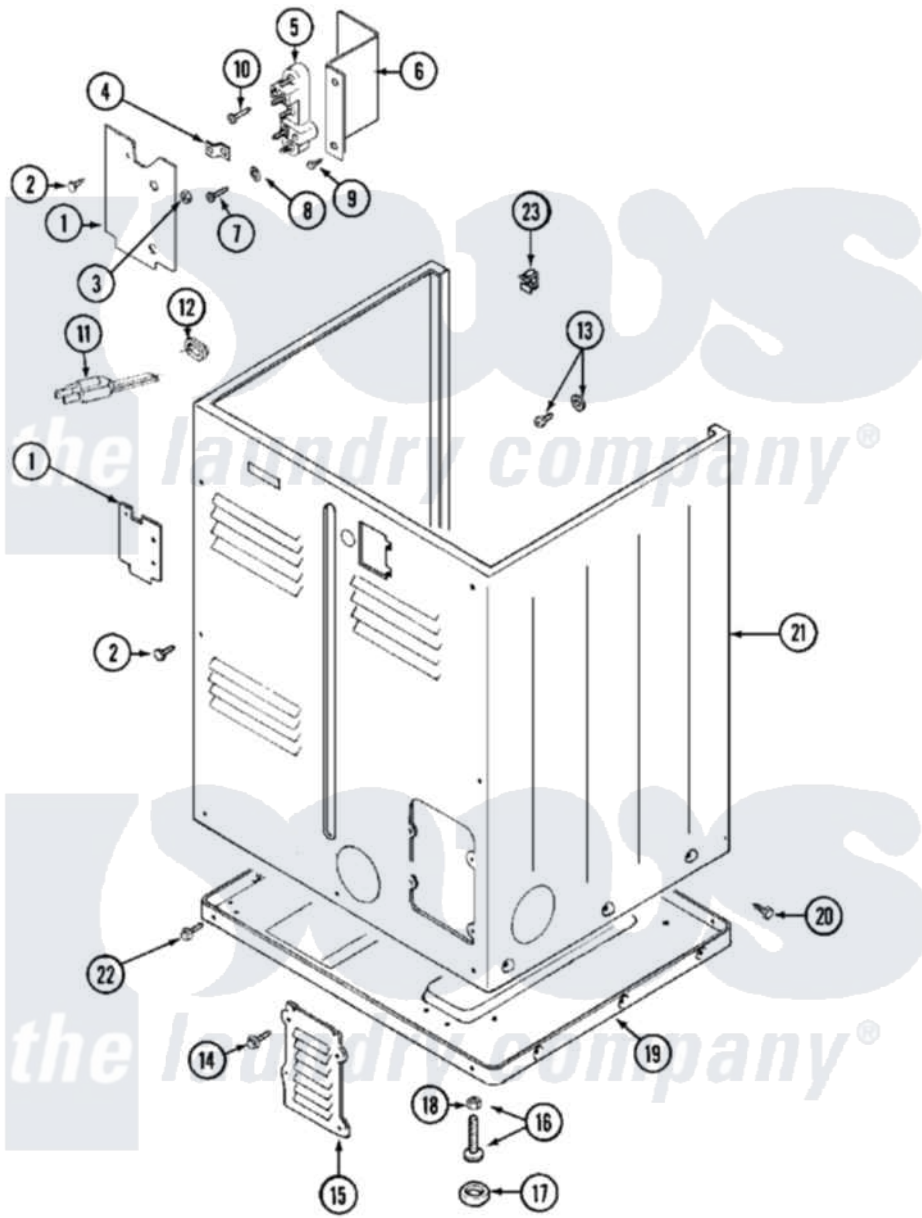

Maytag MDG12PSAGW 04 - CABINET-REAR

Maytag Residential Maytag MDG12PSAGW Dryer Parts Parts Diagram 04 - CABINET-REAR
 Click on the part number to view part

Item	Original Part Number	Replaced By	Status	Part Description
001	Y312905		Not Available	COVER, TERMINAL
002	Y313561			Screw----NA
003	311484	112432		Nut
004	Y312184			Strap, Grounding
005	33001244			Block, Terminal
006	Y312904			Bracket, Terminal Block
007	Y312209	W10001200		Screw
008	Y311270			Washer, Terminal Block
009	Y310632	1163839		Screw
010	NLA		Not Available	SCREW, GROUND STRAP
011	33001285		Not Available	CORD, POWER
"	33001425			Locknut, Eared For Canadian
"	33001819		Not Available	CORD, POWER (AS WRAPPED)
012	216183			Grommet, Cord Export
013	NLA		Not Available	SCREW & WASHER ASSEMBLY

014	216423	3370225		Screw
015	Y312951		Not Available	ACCESS COVER, BACK
016	Y305086			Adjustable Leg And Nut
017	Y314137			Foot, Rubber
018	Y052740	62739		Nut, Lock
019	Y303361		Not Available	BASE ASSY. (UPPER & LOWER)
020	213007			Xfor Cabinet See Cabinet, Back
021	NLA		Not Available	CABINET (WHT)
022	Y313561			Screw----NA
"	Y310632	1163839		Screw
023	Y310376			Clip, Door Switch Harness