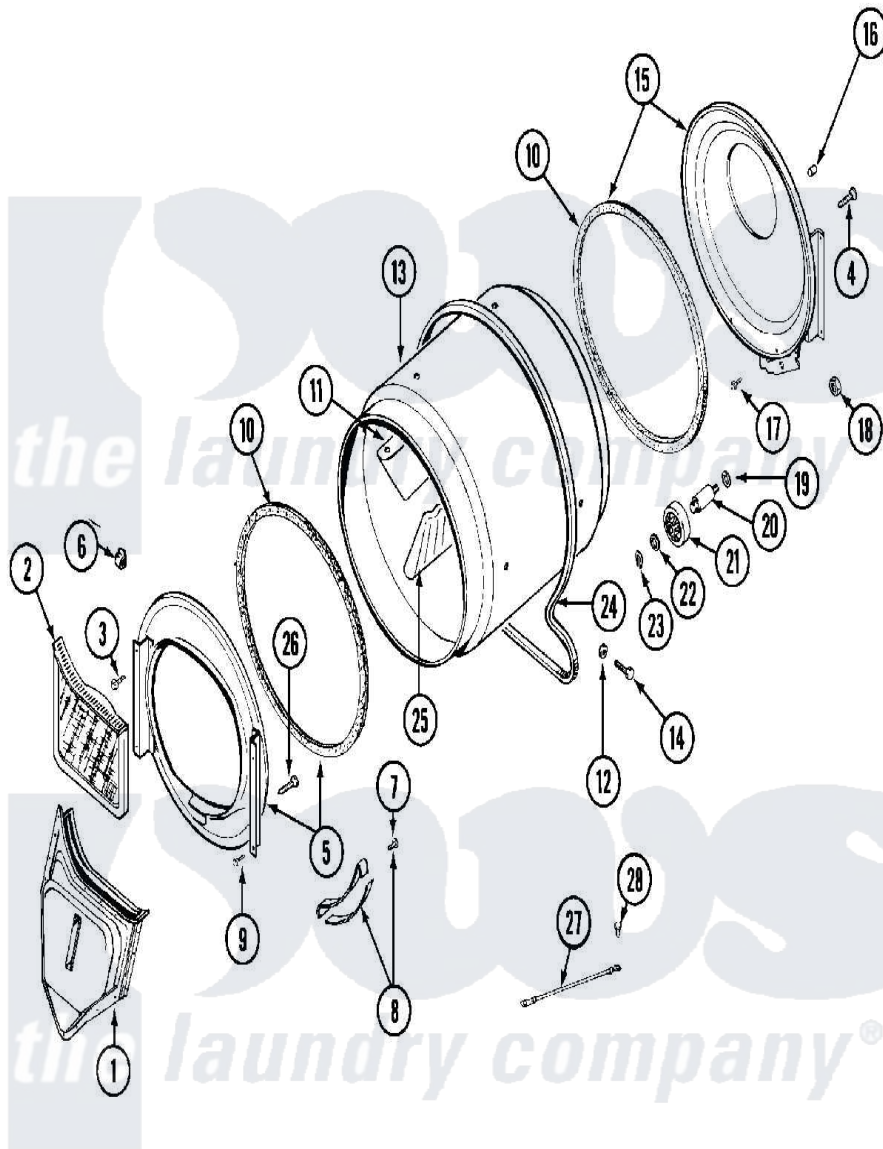

Maytag MDG12PSAGW 05 - TUMBLER

Maytag [Residential Maytag MDG12PSAGW Dryer Parts](#) Parts Diagram 05 - TUMBLER
 Click on the part number to view part

Item	Original Part Number	Replaced By	Status	Part Description
001	33001016			Outlet Duct Assembly
002	33001170	33002970		Lint Filte
003	NLA		Not Available	SCREW, TUMBLER SUPPORT
004	Y313561			Screw---NA
005	33001179			Front, Tumbler
006	Y310376			Clip, Door Switch Harness
007	210720			Rivet, Bearing To Tumbler Frnt
008	306508			Tumbler Bearing Kit ---W
009	Y310632	1163839		Screw
010	314820			Seal, Tumbler
011	33001012			Baffle
012	314158			Washer, Baffle To Tumbler
013	33001108		Not Available	DRYER TUMBLER, W/O BAFFLES
014	Y310759			Screw, Tumbler Baffles
015	33001178			Back, Tumbler

016	NLA	Not Available	COVER, THREAD
017	Y310632	1163839	Screw
018	312538	33001443	Nut, Hex
019	Y313347	312535	Washer, Vault Mounting Brk.
020	Y312948	6-3129480	Shaft- Tumbler
021	Y303373	12001541	Drum Roller/Washer Assembly--W
022	312535		Washer, Vault Mounting Brk.
023	410233	9703438	Ring-Retrn
024	Y312959		Poly "V" Belt For Tumbler
025	33001004		Baffle, Tall
026	Y314110	33002917	Screw, No.10-16
027	901220		Ground Wire
028	910343	488234	Screw 8-32 X 1/4