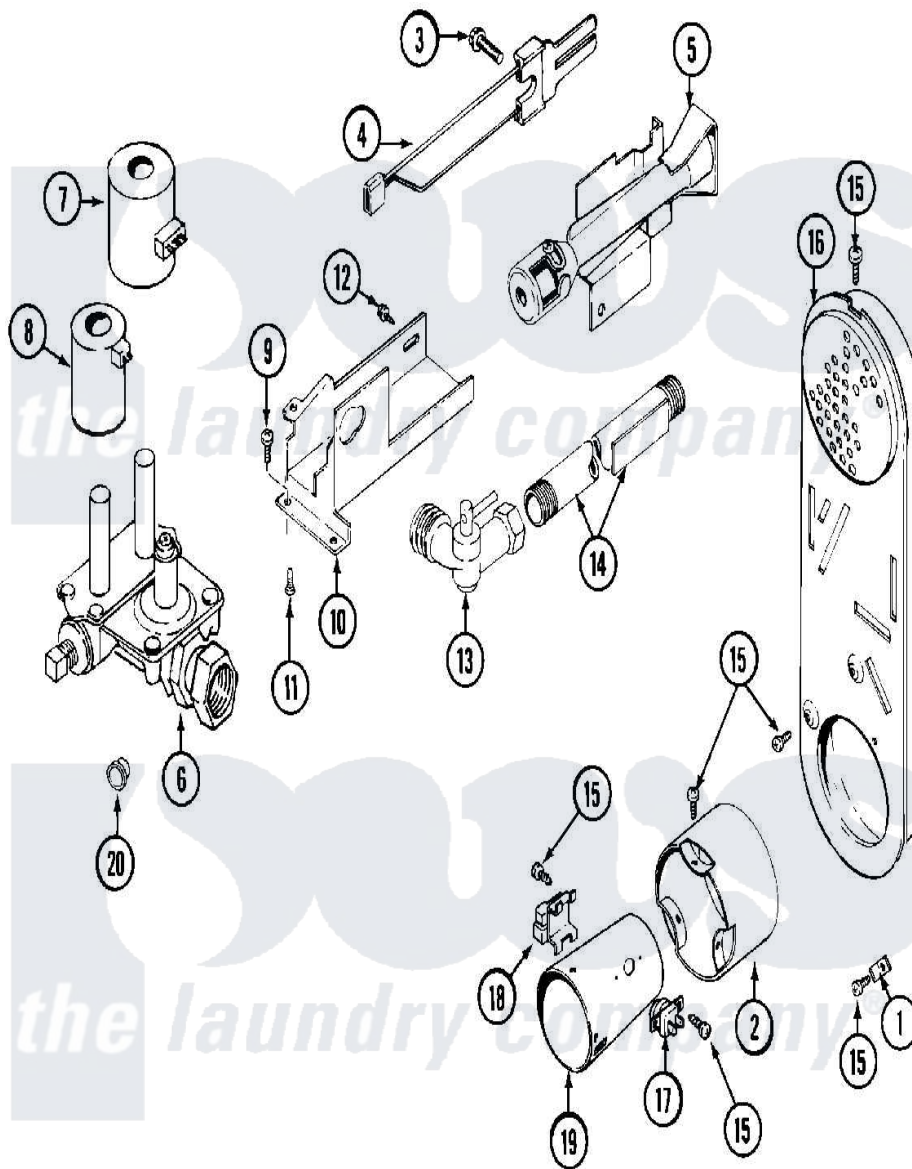

# Maytag MDG12PSAGW 06 - GAS VALVE

Maytag [Residential Maytag MDG12PSAGW Dryer Parts](#) Parts Diagram 06 - GAS VALVE  
 Click on the part number to view part

Item	Original Part Number	Replaced By	Status	Part Description
001	<a href="#">Y312890</a>			Retainer, Heater Chamber
002	<a href="#">Y303841</a>			Cone, Extension
003	<a href="#">304971</a>			Screw Note: Screw, Igniter
004	304970	<a href="#">4391996</a>		Ignitor
005	33001247	<a href="#">33002793</a>		Burner Assembly
006	<a href="#">307927</a>			Valve, Gas
"	33001847	<a href="#">307927</a>		Valve, Gas
007	<a href="#">Y307931</a>			Coil, Holding And Booster
008	<a href="#">307930</a>			Coil, Secondary
009	<a href="#">Y313561</a>			Screw---NA
010	<a href="#">314566</a>			Gas Control Bracket
011	<a href="#">Y313559</a>			Screw
012	314082	<a href="#">90767</a>		Screw, 8A X 3/8 HeX Washer Head Tapping
"	314568	<a href="#">Y313559</a>		Screw
013	33001842	<a href="#">3406051</a>		Elbow Union Assembly
"	<a href="#">Y303349</a>			Angle Shut-Off, Gas Valve

014	Y303383	<a href="#">33001735</a>	Pipe And Bracket Assembly Series 18 Not Needed Use Vavle
015	211294	<a href="#">90767</a>	Screw, 8A X 3/8 HeX Washer Head Tapping
016	Y308504	Not Available	INLET DUCT ASSEMBLY
017	<a href="#">303395</a>		Thermostat, Hi-Limit
018	Y303377	<a href="#">338906</a>	Radiant, Sensor
019	<a href="#">Y308548</a>		Combustion Cone Assembly
020	<a href="#">33001693</a>		Cap, Gas Pipe