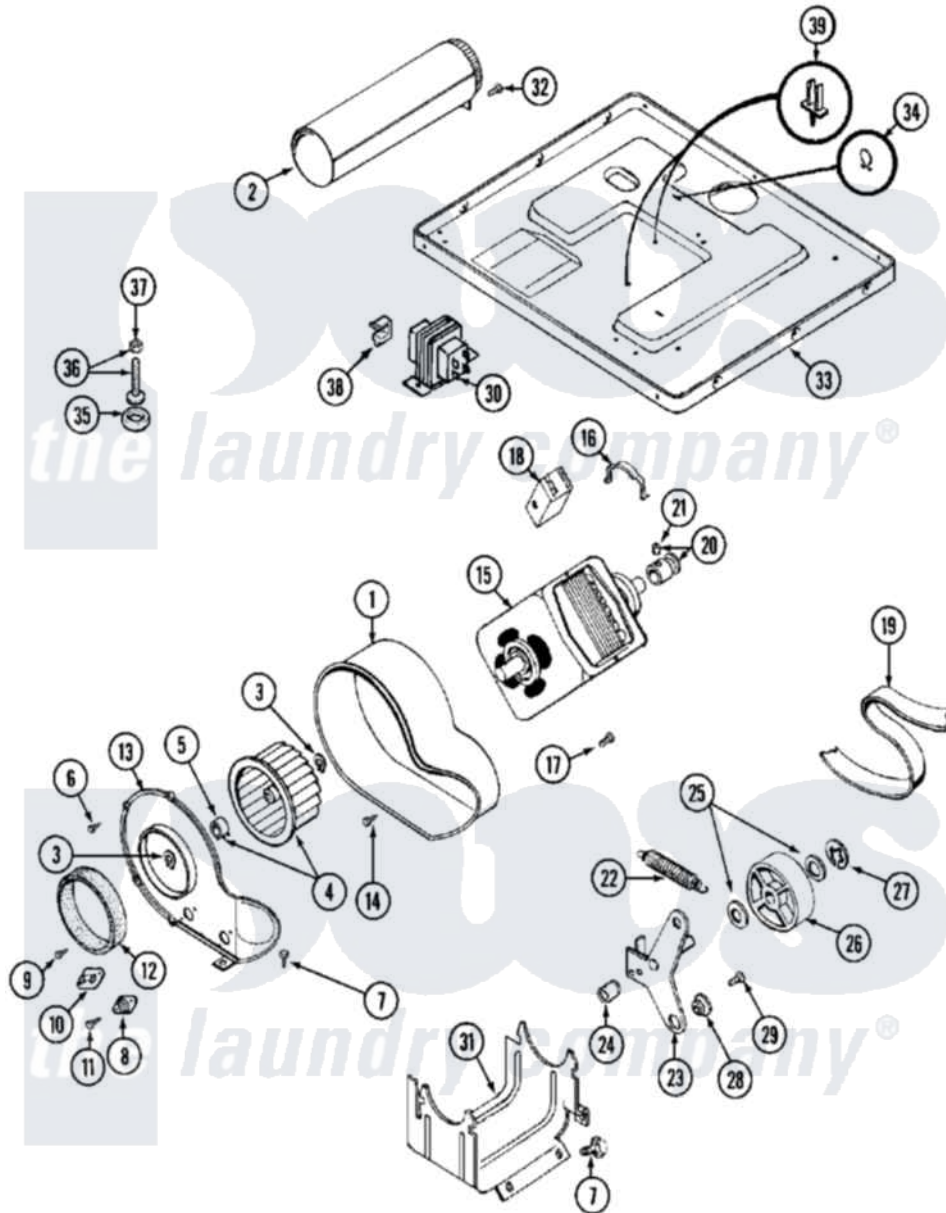

# Maytag MDG12PSAGW 07 - MOTOR DRIVE

Maytag Residential Maytag MDG12PSAGW Dryer Parts Parts Diagram 07 - MOTOR DRIVE  
 Click on the part number to view part

Item	Original Part Number	Replaced By	Status	Part Description
001	<a href="#">Y312893</a>			Housing, Blower
002	Y303442			EXHAUST DUCT ASSEMBLY
003	410233	<a href="#">9703438</a>		Ring-Retrn
004	<a href="#">Y303836</a>			Blower Wheel Assembly And Clamp
005	<a href="#">312967</a>			Clamp, Blower Housing
006	Y312961	<a href="#">W10116751</a>		Screw
007	<a href="#">Y313561</a>			Screw----NA
008	<a href="#">303392</a>			Thermostat, Cycling
"	<a href="#">306056</a>			Thermistor Temp. Control Part Not Used Mde/G26pc Only.
"	315122		Not Available	COVER, THERMOSTAT PART NOT USED (MDE ONLY)
"	Y303391	<a href="#">33303391</a>		Thermostat, Cycling
"	Y310632	<a href="#">1163839</a>		Screw
009	211294	<a href="#">90767</a>		Screw, 8A X 3/8 HeX Washer Head Tapping