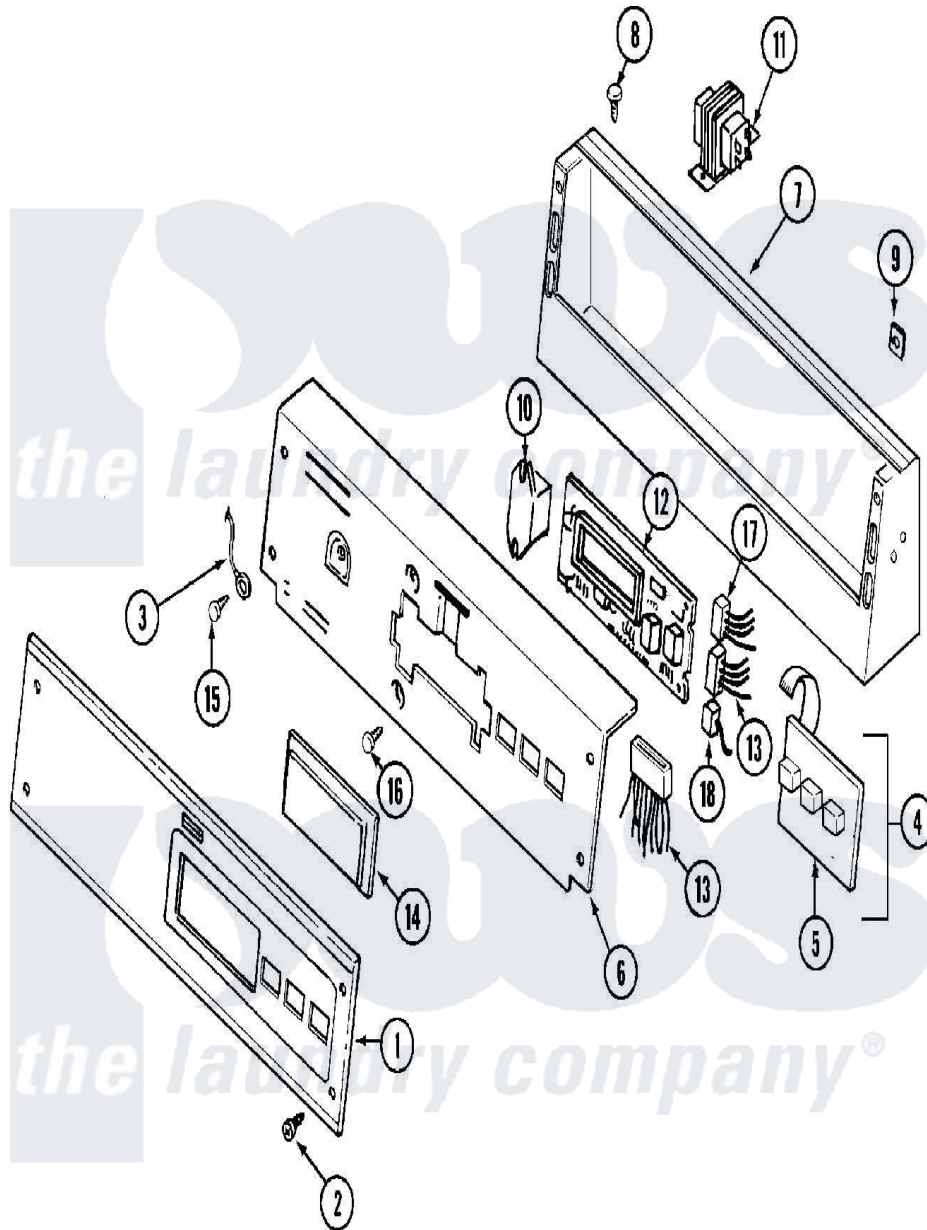

Maytag MDG12PSBAW 01 - CONTROL PANEL

Maytag [Residential Maytag MDG12PSBAW Dryer Parts](#) Parts Diagram 01 - CONTROL PANEL
 Click on the part number to view part

Item	Original Part Number	Replaced By	Status	Part Description
001	33001737			Panel, Control
002	215506			Screw, Control Panel Overlay
003	22001959			Wire, Ground
004	215527	W10140652		Screw, 6-20 X 1/2
"	306694			Backup Plate With Switch
005	215517	W10131113		Push Button
006	33001736		Not Available	PLATE, BACK-UP (WHT)
007	NLA		Not Available	CONSOLE (WHT)
008	212276	W10116760		Screw
009	215003			Fastener, Panel And Bracket
010	206824	W10133335		Relay, Motor
"	Y313559			Screw
011	211294	90767		Screw, 8A X 3/8 HeX Washer Head Tapping
"	22001960			Transformer
012	33001204			Stand-Off, Ccontrol Board
"	33001738	W10130081		Control Board

"	912077		Locknut, Reader Harness
013	314531		Connector, Edgeboard
"	33001743	33001879	Wire Harness, Main
"	33001879		Wire Harness, Main
"	NLA	Not Available	WIRE HARNESS, MAIN
014	22001962	W10131114	Cover, Display
015	211252		Screw, Ground Wire
016	215526		Screw, Circuit Board
017	22001965		Optic Switch Assembly
"	NLA	Not Available	CONNECTOR, EDGEBOARD- ---NA
018	22001361		Connector, Edgeboard
"	22001966		Harness, Sensor Switch