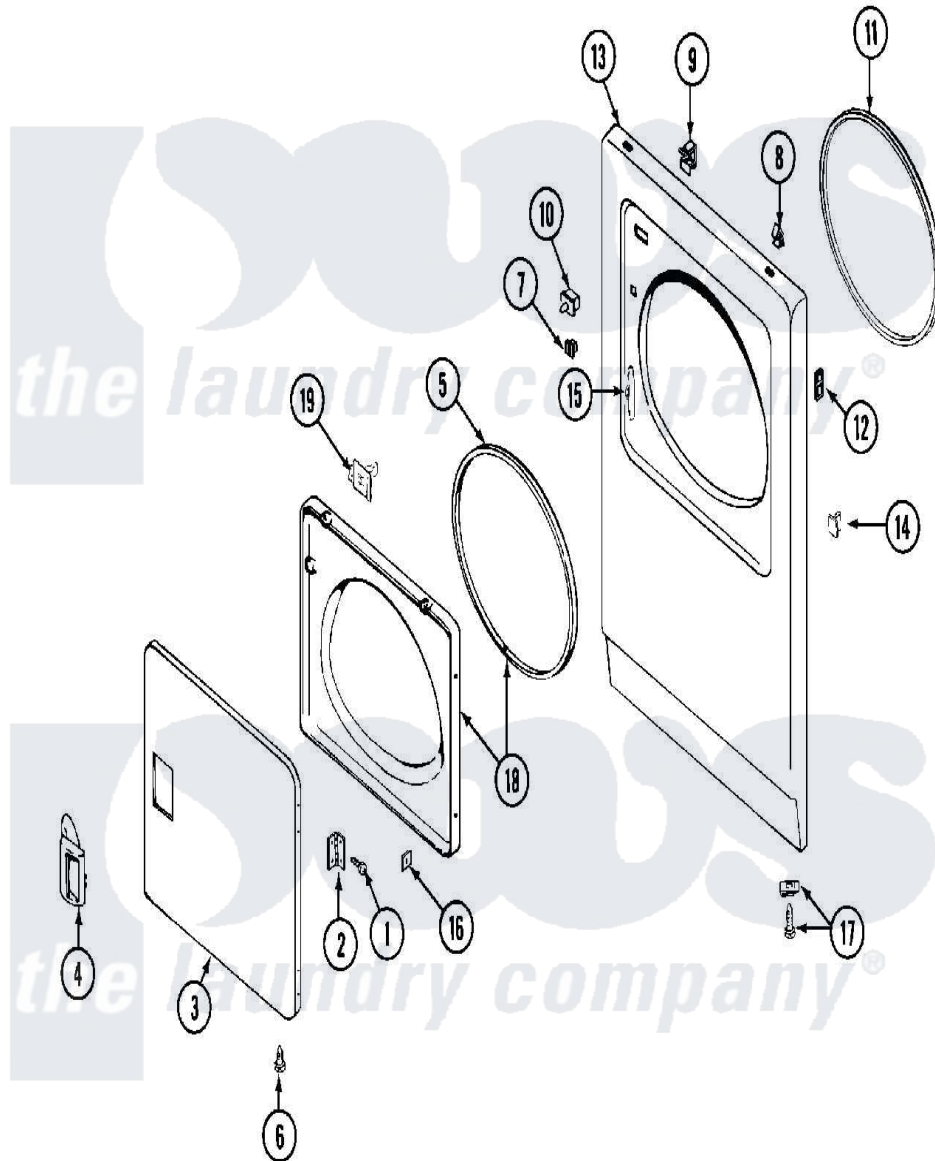

Maytag MDG12PSBAW 04 - DOOR

Maytag [Residential Maytag MDG12PSBAW Dryer Parts](#) Parts Diagram 04 - DOOR
 Click on the part number to view part

Item	Original Part Number	Replaced By	Status	Part Description
001	Y314062			Screw, Door Hinge And Panel
002	33001230			Hinge, Door
003	33001240			Door
004	33001241			Handle, Door
005	33001131			Seal, Door
006	33001132	33002342		Plug, Sifht Hole
007	Y304578	LA-1003		Door Catch Kit
008	22001650			Fastener, Spring
009	Y310376			Clip, Door Switch Harness
010	33001509	W10169313		Switch-Dor
011	314937			Seal, Front Panel
012	NLA		Not Available	SPEEDNUT, HINGE SCREW
"	NLA		Not Available	SCREW, PLASTIC
013	33001486	98008544		Screw
"	NLA		Not Available	PANEL, FRONT (WHT)---NA
014	NLA		Not Available	PLUG, DOOR CATCH

015	33001175		Cover, Hinge Hole
016	Y313910		Clip, Door Liner To Outer Panel
017	22001496		Front Panel Fastener And Screw
018	33001243	Not Available	PANEL, INNER DOOR (W/SEAL)
019	314944	33001305	Strike, Door
"	33001305		Strike, Door