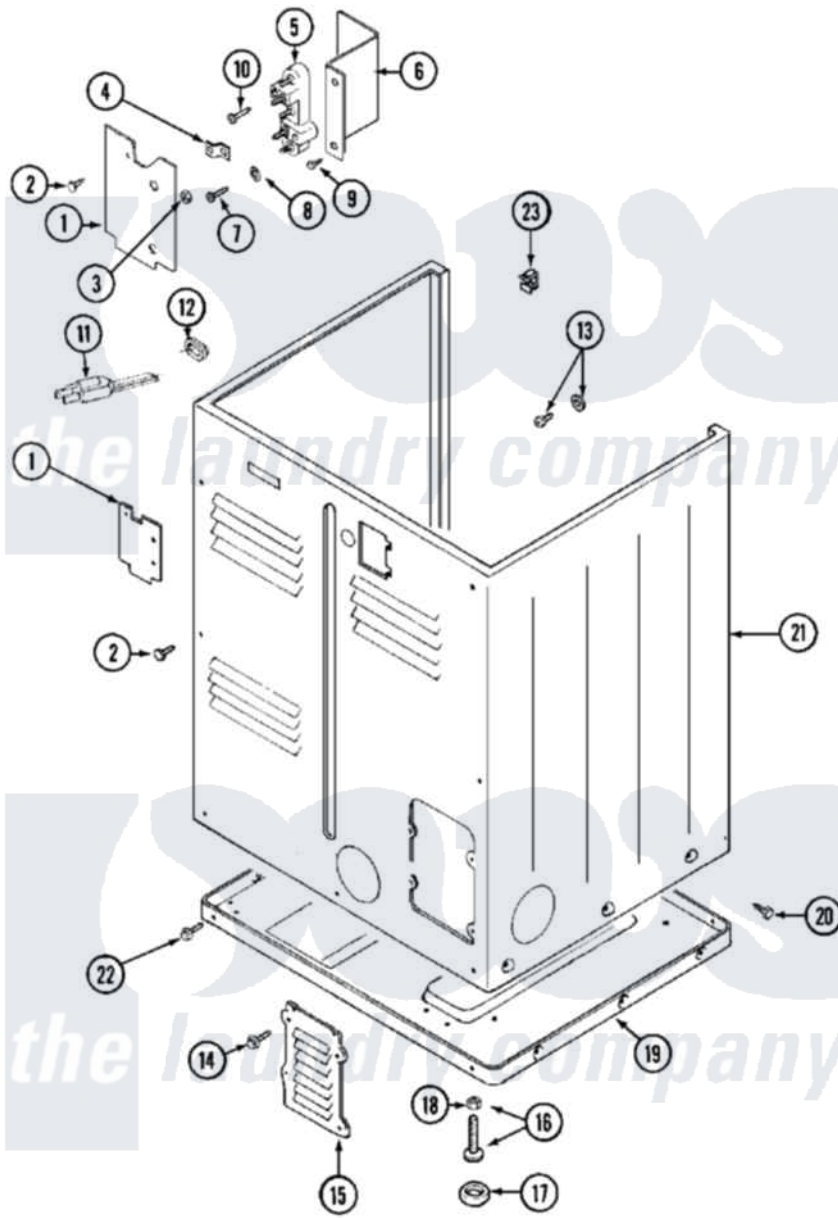

# Maytag MDG12PSBAW 05 - CABINET-REAR

Maytag Residential Maytag MDG12PSBAW Dryer Parts Parts Diagram 05 - CABINET-REAR  
 Click on the part number to view part

Item	Original Part Number	Replaced By	Status	Part Description
001	Y312905		Not Available	COVER, TERMINAL
002	<a href="#">Y313561</a>			Screw----NA
003	311484	<a href="#">112432</a>		Nut
004	<a href="#">Y312184</a>			Strap, Grounding
005	<a href="#">33001244</a>			Block, Terminal
006	<a href="#">Y312904</a>			Bracket, Terminal Block
007	Y312209	<a href="#">W10001200</a>		Screw
008	<a href="#">Y311270</a>			Washer, Terminal Block
009	Y310632	<a href="#">1163839</a>		Screw
010	NLA		Not Available	SCREW, GROUND STRAP
011	22001178	<a href="#">22003062</a>		Cord, Power
"	305168	<a href="#">33002916</a>		Power Cord, Canadian 240V
"	<a href="#">33001425</a>			Locknut, Eared For Canadian
012	<a href="#">211881</a>			Grommet, Cord Part Not Used- Gas Models Only
013	NLA		Not Available	SCREW & WASHER ASSY.
014	216423	<a href="#">3370225</a>		Screw

015	Y312951		Not Available	ACCESS COVER, BACK
016	<a href="#">Y305086</a>			Adjustable Leg And Nut
017	<a href="#">Y314137</a>			Foot, Rubber
018	Y052740	<a href="#">62739</a>		Nut, Lock
019	Y303361		Not Available	BASE ASSY. (UPPER & LOWER)
020	<a href="#">213007</a>			Xfor Cabinet See Cabinet, Back
021	NLA		Not Available	CABINET (WHT)
022	<a href="#">Y313561</a>			Screw---NA
"	Y310632	<a href="#">1163839</a>		Screw
023	<a href="#">Y310376</a>			Clip, Door Switch Harness