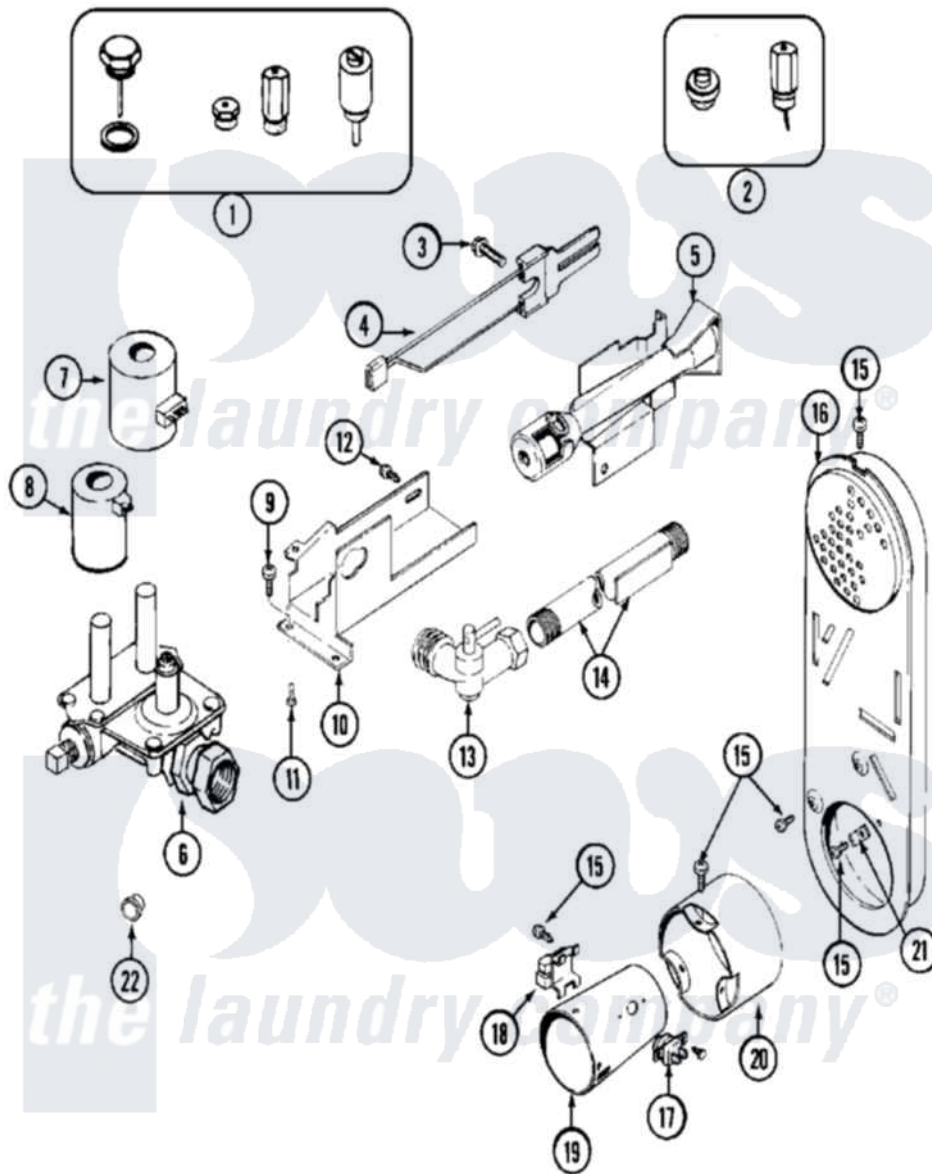

# Maytag MDG12PSBAW 07 - GAS VALVE

Maytag [Residential Maytag MDG12PSBAW Dryer Parts](#) Parts Diagram 07 - GAS VALVE  
 Click on the part number to view part

Item	Original Part Number	Replaced By	Status	Part Description
001	Y308378	<a href="#">W10402145</a>		LP Gas Con
002	Y308377		Not Available	CONVERSION KIT (LP TO NATURAL)
003	<a href="#">304971</a>			Screw Note: Screw, Igniter
004	304970	<a href="#">4391996</a>		Ignitor
005	33001247	<a href="#">33002793</a>		Burner Assembly
006	<a href="#">308345</a>			Valve, Gas
007	<a href="#">306106</a>			Coil, Holding And Booster-W
008	306105	<a href="#">694540</a>		Coil, 60 Hz
009	<a href="#">Y313561</a>			Screw----NA
010	<a href="#">314566</a>			Gas Control Bracket
011	<a href="#">Y313559</a>			Screw
012	314082	<a href="#">90767</a>		Screw, 8A X 3/8 HeX Washer Head Tapping
"	314568	<a href="#">Y313559</a>		Screw
013	33001842	<a href="#">3406051</a>		Elbow Union Assembly
"	<a href="#">Y303349</a>			Angle Shut-Off, Gas Valve

014	Y303383	<a href="#">33001735</a>	Pipe And Bracket Assembly Series 18 Not Needed Use Vavle
015	211294	<a href="#">90767</a>	Screw, 8A X 3/8 HeX Washer Head Tapping
016	Y308504	Not Available	INLET DUCT ASSEMBLY
017	<a href="#">303395</a>		Thermostat, Hi-Limit
"	<a href="#">305169</a>		Thermostat, Hi-Limit Gas
018	Y303377	<a href="#">338906</a>	Radiant, Sensor
019	<a href="#">Y308548</a>		Combustion Cone Assembly
020	<a href="#">Y303841</a>		Cone, Extension
021	<a href="#">Y312890</a>		Retainer, Heater Chamber
022	<a href="#">33001693</a>		Cap, Gas Pipe