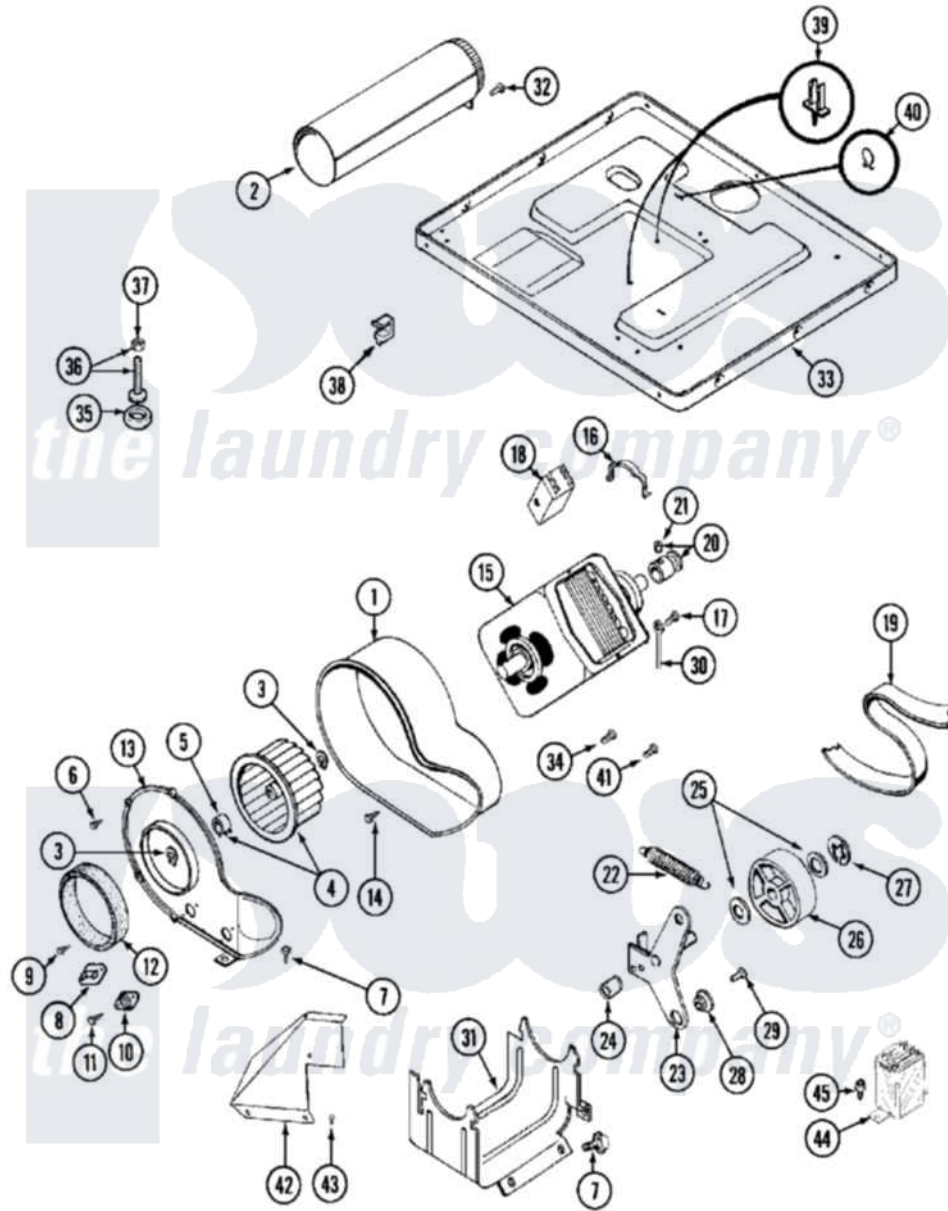

Maytag MDG12PSBAW 08 - MOTOR DRIVE

Maytag Residential Maytag MDG12PSBAW Dryer Parts Parts Diagram 08 - MOTOR DRIVE
 Click on the part number to view part

Item	Original Part Number	Replaced By	Status	Part Description
001	Y312893			Housing, Blower
002	Y303442			EXHAUST DUCT ASSEMBLY
003	410233	9703438		Ring-Retrn
004	Y303836			Blower Wheel Assembly And Clamp
005	312967			Clamp, Blower Housing
006	Y312961	W10116751		Screw
007	Y313561			Screw----NA
008	303392			Thermostat, Cycling
"	Y303391	33303391		Thermostat, Cycling
009	211294	90767		Screw, 8A X 3/8 HeX Washer Head Tapping
010	306604			Cut-Off, Thermal Part Not Used
011	NLA		Not Available	SCREW, THERMAL CUT-OFF
012	Y312901			Seal, Housing Cover
013	314778		Not Available	COVER, BLOWER HOUSING