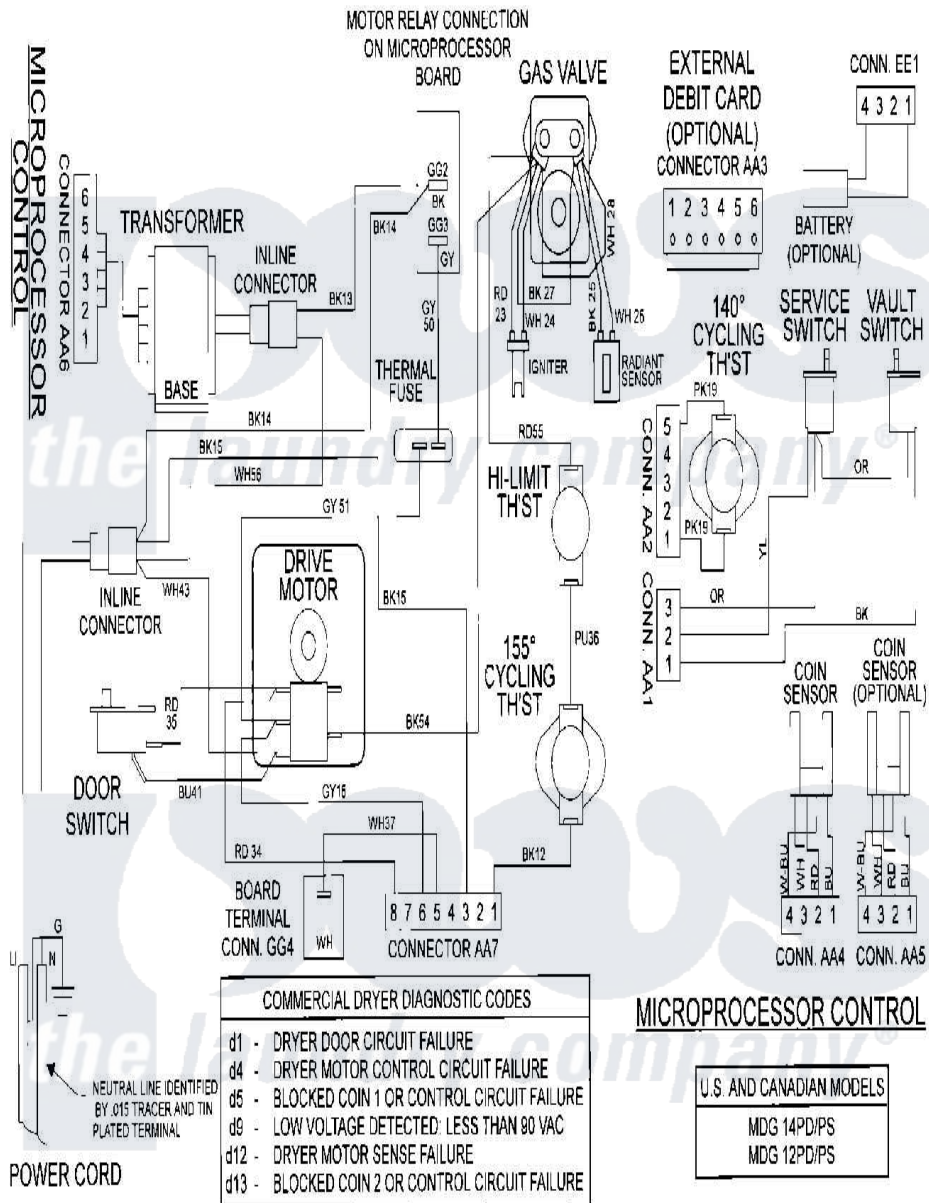

Maytag MDG12PSBAW 09 - WIRING INFORMATION

Maytag [Residential Maytag MDG12PSBAW Dryer Parts](#) Parts Diagram 09 - WIRING INFORMATION
 Click on the part number to view part

Item	Original Part Number	Replaced By	Status	Part Description
001	NLA		Not Available	WIRING INFORMATION