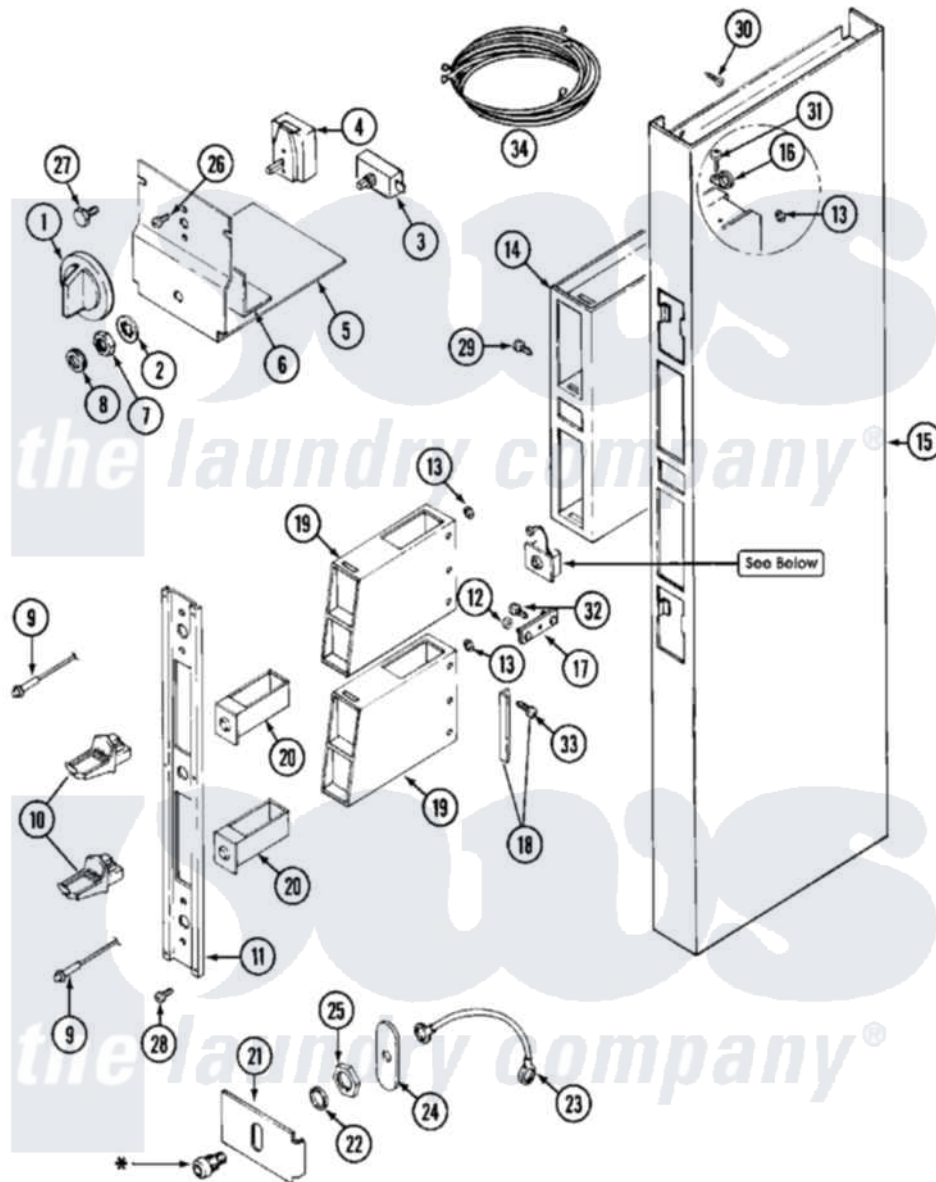

# Maytag MDG13CSABW 01 - CONTROL CENTER SHROUD

\* Contact your Commercial Distributor For Security Items.

Maytag [Residential Maytag MDG13CSABW Dryer Parts](#) Parts Diagram 01 - CONTROL CENTER SHROUD  
 Click on the part number to view part

Item	Original Part Number	Replaced By	Status	Part Description
001	<a href="#">205663</a>			Knob For Selector Switch
002	<a href="#">312751</a>			Lockwasher, Start Switch
003	306940	<a href="#">W10149462</a>		Switch, Push-To-Start
004	<a href="#">307253</a>			Switch, Cycle Selector
005	<a href="#">Y314261</a>			Switch And Relay Bracket
006	NLA		Not Available	INSULATOR, SWITCH
007	Y312706	<a href="#">422617</a>		Nut
008	<a href="#">Y312702</a>			Knurled Nut, Start Switch
009	303963		Not Available	LIGHT, INDICATOR
"	NLA		Not Available	LIGHT, INDICATOR
010	NLA		Not Available	MAYTAG COIN SLIDE (ACCY)
011	NLA		Not Available	PANEL, VAULT
012	Y052740	<a href="#">62739</a>		Nut, Lock
013	Y313671	<a href="#">33001303</a>		Grommet, Plate Hole
014	211294	<a href="#">90767</a>		Screw, 8A X 3/8 HeX Washer Head Tapping