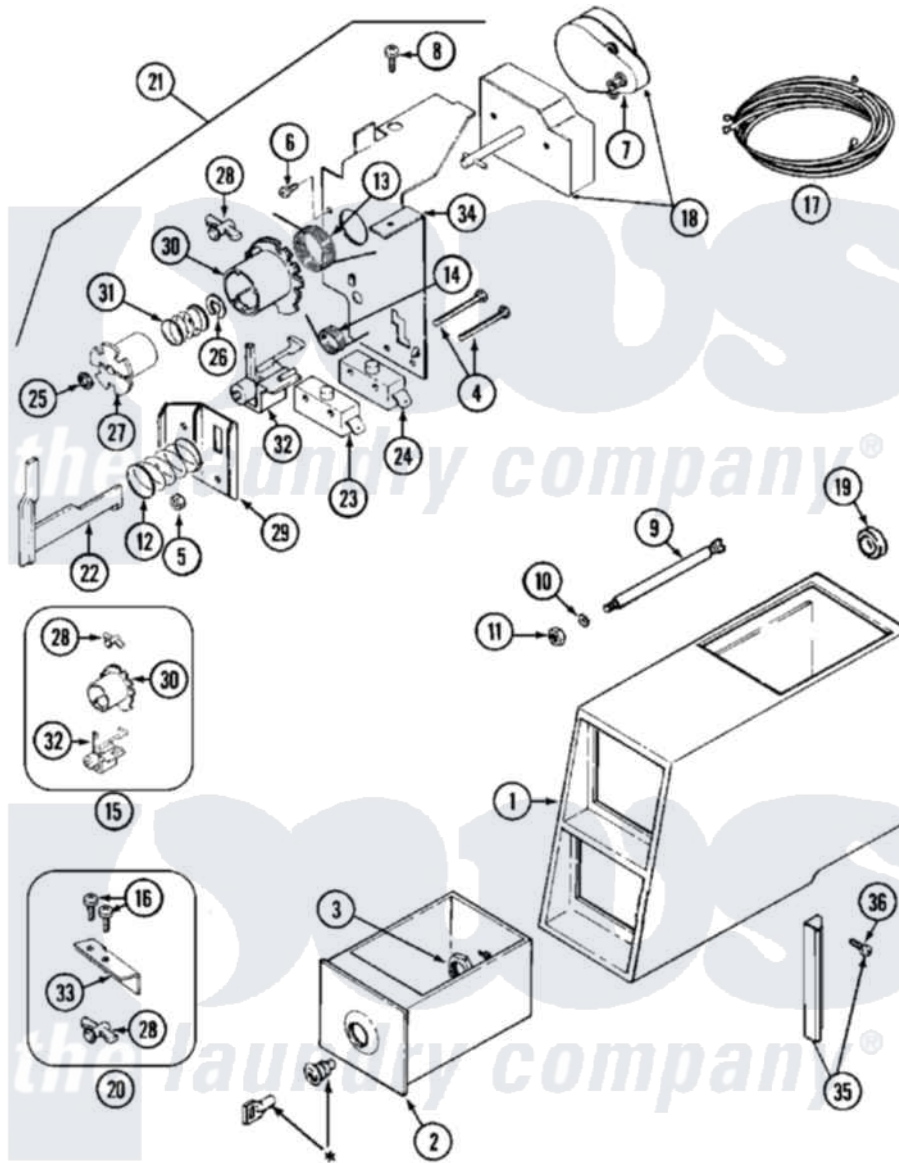

# Maytag MDG13CSABW 02 - CONTROL CENTER

\* CONTACT YOUR COMMERCIAL LAUNDRY DISTRIBUTOR

Maytag [Residential Maytag MDG13CSABW Dryer Parts](#) Parts Diagram 02 - CONTROL CENTER  
 Click on the part number to view part

Item	Original Part Number	Replaced By	Status	Part Description
001	<a href="#">Y307081</a>			Coin Meter Weld Assembly
"	NLA		Not Available	(ALM)
002	205423	<a href="#">208883</a>		Coin Box K
"	205423L	<a href="#">208883</a>		Coin Box K
003	212328	<a href="#">W10139762</a>		Hex Nut, 3/4-27
004	<a href="#">315277</a>			Screw
005	Y052634	<a href="#">701719</a>		Nut, Hex
006	910708	<a href="#">488234</a>		Screw 8-32 X 1/4
007	<a href="#">305870</a>			Timer Motor
"	306527	<a href="#">305812</a>		Timer
008	211168	<a href="#">W10139210</a>		Screw, 8-18 X 5/16
009	<a href="#">215559</a>			Bolt, Coin Slide Locking
010	<a href="#">910387</a>			Lockwasher, Vault Assembly
011	<a href="#">Y052721</a>			Nut, Terminal Block Plate
012	NLA		Not Available	SPRING, HELICAL
013	<a href="#">314331</a>			Spring, Torsion Return