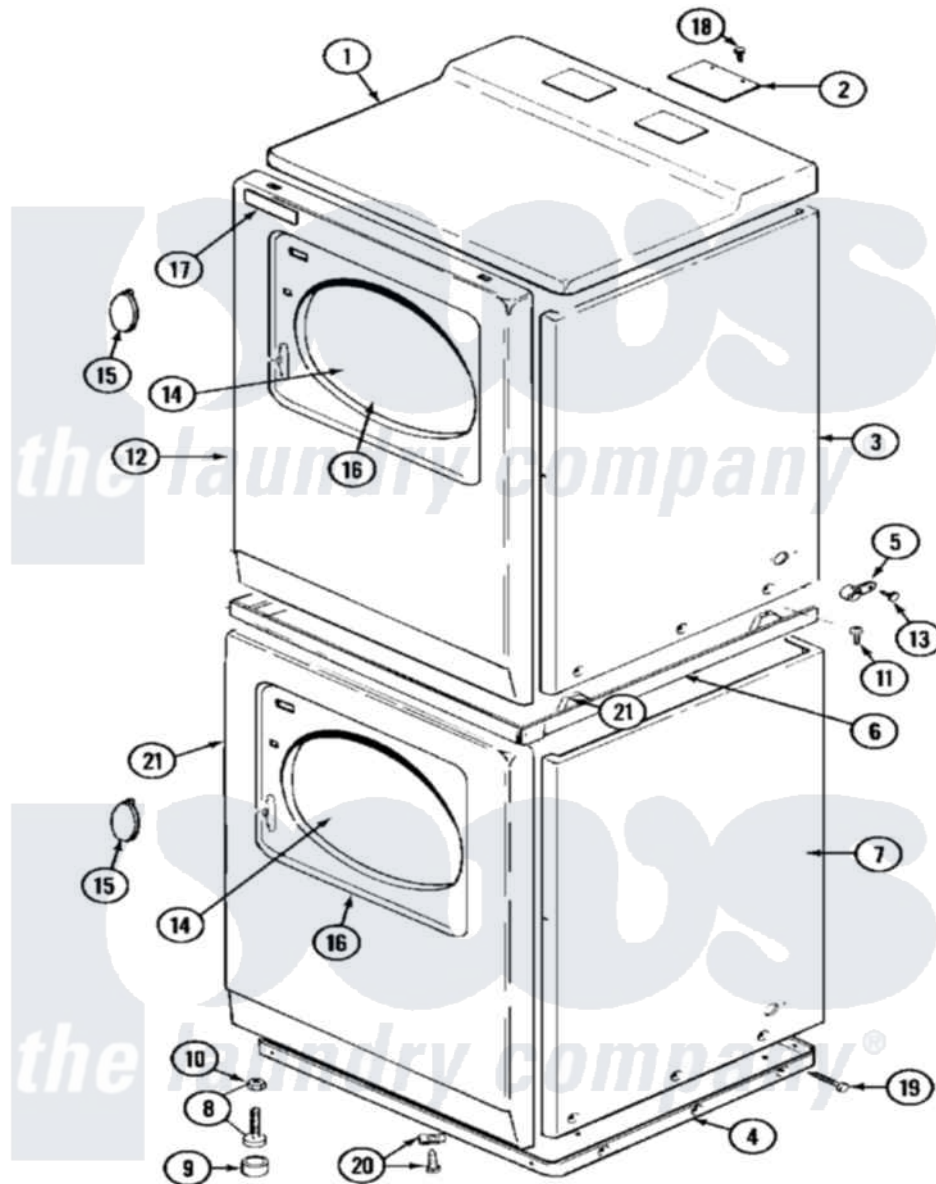

# Maytag MDG13CSABW 03 - FRONT

Maytag [Residential Maytag MDG13CSABW Dryer Parts](#) Parts Diagram 03 - FRONT  
 Click on the part number to view part

Item	Original Part Number	Replaced By	Status	Part Description
001	NLA		Not Available	COVER, TOP (WHT)
002	NLA		Not Available	PLATE, COVER
003	NLA		Not Available	CABINET (UPR-ALM)
004	306530		Not Available	BASE ASSEMBLY (LOWER)
005	910768	<a href="#">M0280301</a>		Tie Electr
006	<a href="#">33001302</a>			(WHT)
"	911050	<a href="#">4312464</a>		Screw
"	NLA		Not Available	SPACER ASSEMBLY (ALM)
"	Y310632	<a href="#">1163839</a>		Screw
007	NLA		Not Available	CABINET (LWR-ALM)
008	Y302699	<a href="#">22003428</a>		Leg, Adjustable
009	<a href="#">210684</a>			Foot, Adjustable Leg
010	<a href="#">210385</a>			Lock Nut For Adjustable Leg
011	314663	<a href="#">214354</a>		Screw, Top Cover To Cabnt.
012	33001486	<a href="#">98008544</a>		Screw
"	NLA		Not Available	PANEL, FRONT (WHT)---NA

013	211168	<a href="#">W10139210</a>		Screw, 8-18 X 5/16
014	33001203		Not Available	PANEL, CLEAR INNER (W/SEAL)
015	<a href="#">314939</a>			Handle, Door
"	<a href="#">314974</a>			Handle, Door
016	314967		Not Available	DOOR W/WINDOW OUTER HALF (WHT)
"	NLA		Not Available	(ALM)
017	33001711	<a href="#">33002936</a>		Medallion-
018	<a href="#">Y313559</a>			Screw
019	<a href="#">213007</a>			Xfor Cabinet See Cabinet, Back
020	<a href="#">22001496</a>			Front Panel Fastener And Screw
021	310933	<a href="#">33002194</a>		Nut, Speed