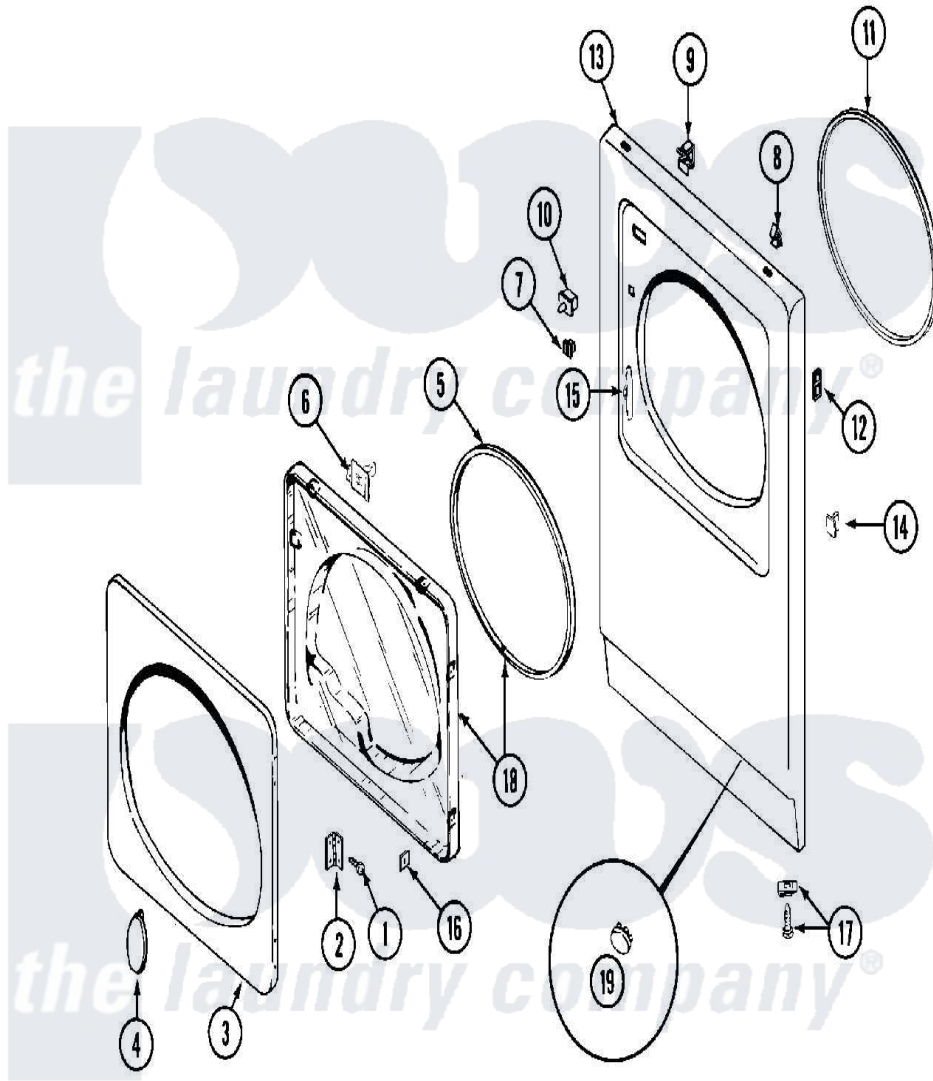

Maytag MDG13CSABW 04 - DOOR

Maytag [Residential Maytag MDG13CSABW Dryer Parts](#) Parts Diagram 04 - DOOR
 Click on the part number to view part

Item	Original Part Number	Replaced By	Status	Part Description
001	Y314062			Screw, Door Hinge And Panel
002	33001230			Hinge, Door
003	314967		Not Available	DOOR W/WINDOW OUTER HALF (WHT)
"	NLA		Not Available	(ALM)
004	314939			Handle, Door
"	314974			Handle, Door
005	33001192			Seal, Door
006	33001305			Strike, Door
007	Y304578	LA-1003		Door Catch Kit
008	212982	22001650		Fastener, Spring
009	Y310376			Clip, Door Switch Harness
010	33001509	W10169313		Switch-Dor
011	314937			Seal, Front Panel
012	NLA		Not Available	SPEEDNUT, HINGE SCREW
"	NLA		Not Available	SCREW, PLASTIC
013	33001486	98008544		Screw

"	NLA	Not Available	PANEL, FRONT (WHT)---NA
014	NLA	Not Available	PLUG, DOOR CATCH
015	33001175		Cover, Hinge Hole
"	33001176		Cover, Hinge Hole
016	Y313910		Clip, Door Liner To Outer Panel
017	22001496		Front Panel Fastener And Screw
018	33001203	Not Available	PANEL, CLEAR INNER (W/SEAL)
019	33001614	Not Available	PLUG, FRONT PANEL (WHT)
"	33001615	Not Available	PLUG, FRONT PANEL (ALM)