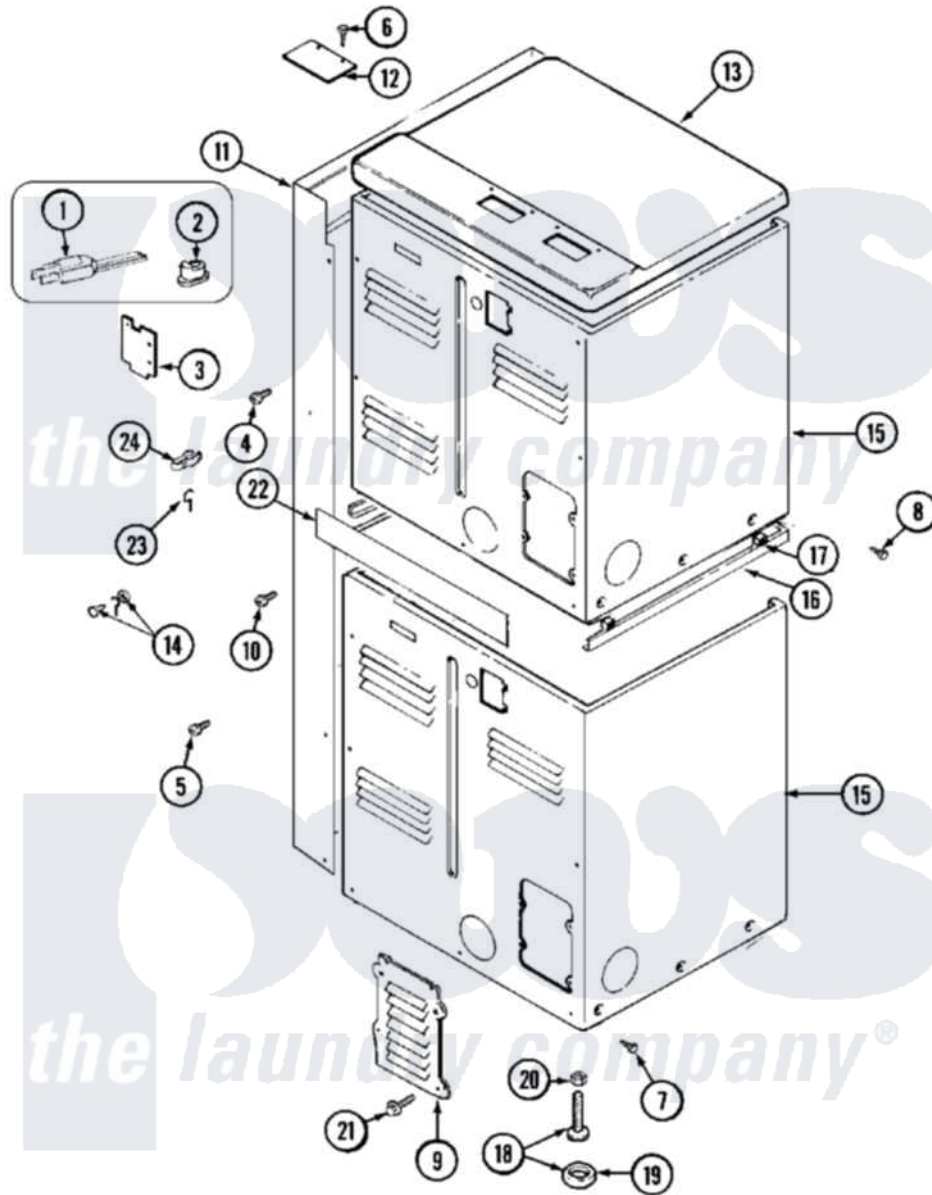

# Maytag MDG13CSABW 05 - REAR

Maytag [Residential Maytag MDG13CSABW Dryer Parts](#) Parts Diagram 05 - REAR  
 Click on the part number to view part

Item	Original Part Number	Replaced By	Status	Part Description
001	308966		Not Available	CORD, POWER (EXPORT)
"	33001284		Not Available	CORD, POWER
"	33001285		Not Available	CORD, POWER
002	<a href="#">211881</a>			Grommet, Cord Part Not Used-Gas Models Only
"	NLA		Not Available	GROMMET, POWER CORD
003	Y312905		Not Available	COVER, TERMINAL
004	<a href="#">Y313561</a>			Screw---NA
005	NLA		Not Available	SCREW, SHROUD
006	<a href="#">Y313559</a>			Screw
007	<a href="#">213007</a>			Xfor Cabinet See Cabinet, Back
008	NLA		Not Available	SCREW, SPACER ASSEMBLY
"	Y310632	<a href="#">1163839</a>		Screw
009	216423	<a href="#">3370225</a>		Screw
010	<a href="#">Y313561</a>			Screw---NA

"	Y310632	<a href="#">1163839</a>		Screw
011	NLA		Not Available	SHROUD, CONTROL (WHT)
012	NLA		Not Available	PLATE, TOP COVER
013	NLA		Not Available	COVER, TOP (WHT)
014	NLA		Not Available	SCREW & WASHER ASSEMBLY
015	NLA		Not Available	CABINET (UPR-ALM)
"	Y310632	<a href="#">1163839</a>		Screw
016	<a href="#">33001302</a>			(WHT)
"	NLA		Not Available	SPACER ASSEMBLY (ALM)
017	310933	<a href="#">33002194</a>		Nut, Speed
018	Y302699	<a href="#">22003428</a>		Leg, Adjustable
019	<a href="#">210684</a>			Foot, Adjustable Leg
020	<a href="#">210385</a>			Lock Nut For Adjustable Leg
021	Y312951		Not Available	ACCESS COVER, BACK
022	NLA		Not Available	STRIP, FILLER
023	<a href="#">311155</a>			Ground Wire And Clamp
024	<a href="#">301548</a>			Clamp, Ground Wire