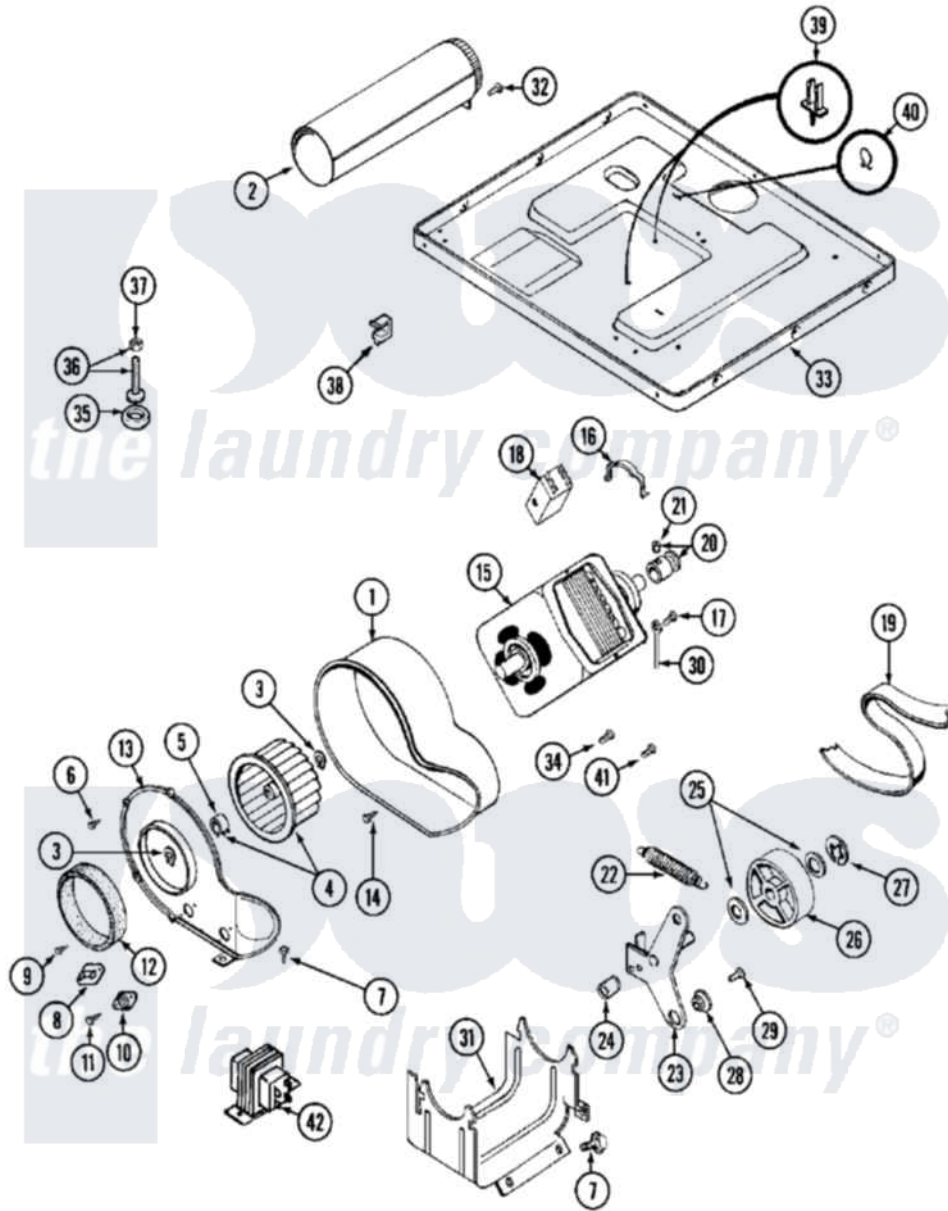

Maytag MDG13CSABW 08 - MOTOR DRIVE

Maytag Residential Maytag MDG13CSABW Dryer Parts Parts Diagram 08 - MOTOR DRIVE
 Click on the part number to view part

Item	Original Part Number	Replaced By	Status	Part Description
001	Y312893			Housing, Blower
002	Y303442			EXHAUST DUCT ASSEMBLY
003	410233	9703438		Ring-Retrn
004	Y303836			Blower Wheel Assembly And Clamp
005	312967			Clamp, Blower Housing
006	Y312961	W10116751		Screw
007	Y313561			Screw----NA
008	303392			Thermostat, Cycling
"	306966			Thermostat, Multi-Temp Part Not Used Mdg26ct-MN Only
"	33001306			Wire Harness, Thermostats
"	Y303225			Thermostat, Permanent Press
009	211294	90767		Screw, 8A X 3/8 HeX Washer Head Tapping
010	306604			Cut-Off, Thermal Part Not Used
011	NLA		Not Available	SCREW, THERMAL CUT-OFF