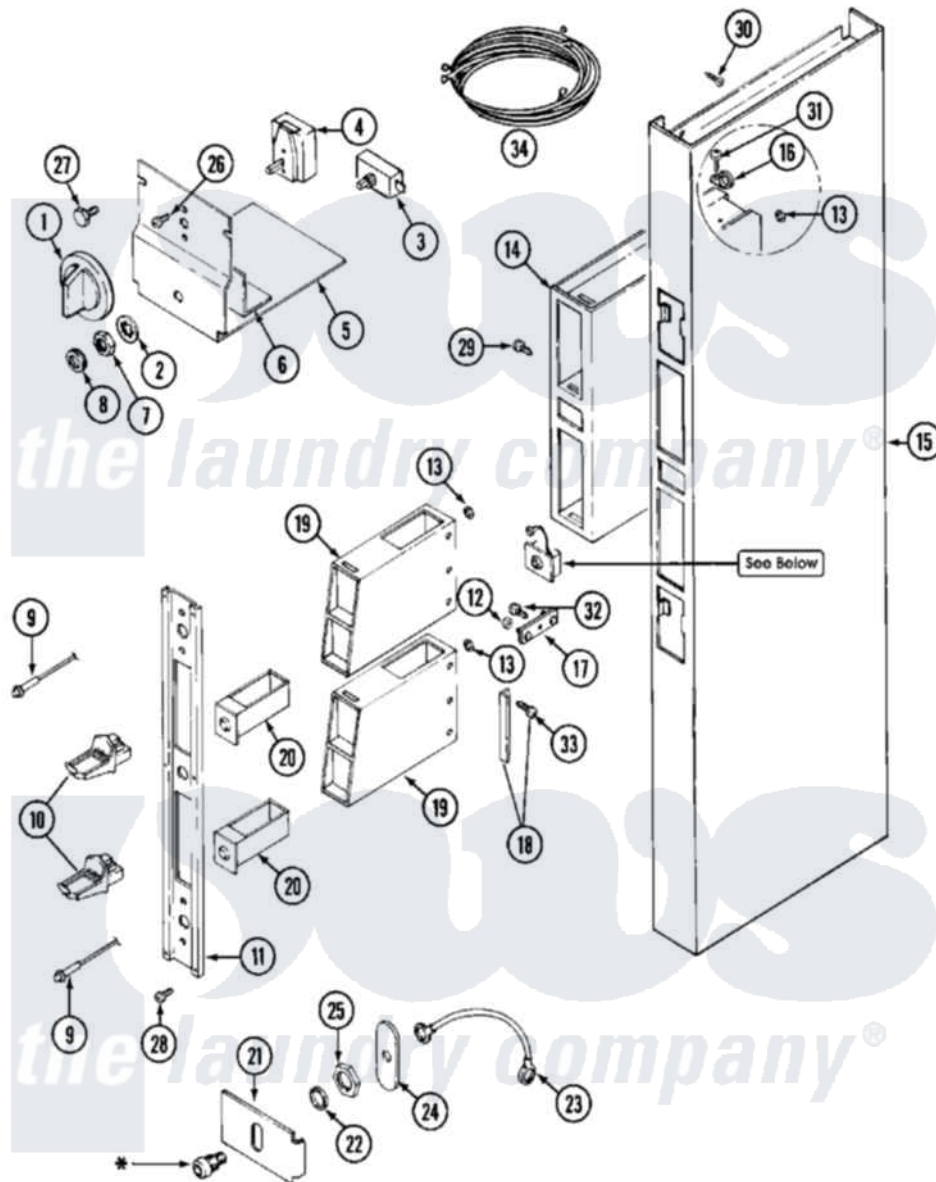

Maytag MDG13CSAGW 01 - CONTROL CENTER SHROUD

* Contact your Commercial Distributor For Security Items.

Maytag [Residential Maytag MDG13CSAGW Dryer Parts](#) Parts Diagram 01 - CONTROL CENTER SHROUD
 Click on the part number to view part

Item	Original Part Number	Replaced By	Status	Part Description
001	205663			Knob For Selector Switch
002	312751			Lockwasher, Start Switch
003	306940	W10149462		Switch, Push-To-Start
004	307253			Switch, Cycle Selector
005	Y314261			Switch And Relay Bracket
006	NLA		Not Available	INSULATOR, SWITCH
007	Y312706	422617		Nut
008	Y312702			Knurled Nut, Start Switch
009	303963		Not Available	LIGHT, INDICATOR
"	NLA		Not Available	LIGHT, INDICATOR
010	NLA		Not Available	MAYTAG COIN SLIDE (ACCY)
011	NLA		Not Available	PANEL, VAULT
012	Y052740	62739		Nut, Lock
013	Y313671	33001303		Grommet, Plate Hole
014	211294	90767		Screw, 8A X 3/8 HeX Washer Head Tapping

"	305534		Not Available	VAULT ASSEMBLY
"	Y313559			Screw
015	211294	90767		Screw, 8A X 3/8 HeX Washer Head Tapping
"	NLA		Not Available	SHROUD, CONTROL (WHT)
"	NLA		Not Available	SCREW, CONTROL ASSEMBLY
016	910768	M0280301		Tie Electr
017	22001810		Not Available	STRAP, MOUNTING
018	NLA		Not Available	STOP, COIN METER
019	Y307081			Coin Meter Weld Assembly
"	NLA		Not Available	(ALM)
020	205423	208883		Coin Box K
"	205423L	208883		Coin Box K
021	313428		Not Available	PLATE FOR LATCH
022	NLA		Not Available	WASHER, LATCH
023	211168	W10139210		Screw, 8-18 X 5/16
"	Y303981			Ground Wire For Latch
024	Y313427	206637		Lock Kit
025	212328	W10139762		Hex Nut, 3/4-27
026	Y313588	488234		Screw 8-32 X 1/4
027	212276	W10116760		Screw
028	Y313424			Screw, Vault Panel
029	211294	90767		Screw, 8A X 3/8 HeX Washer Head Tapping
"	Y313559			Screw
030	213648	98165		Screw
031	211168	W10139210		Screw, 8-18 X 5/16
032	212276	W10116760		Screw
033	Y014872			Screw, Coin Meter Stop -
034	33001519			(UPR)
"	NLA		Not Available	WIRE HARNESS, MAIN (UPR)