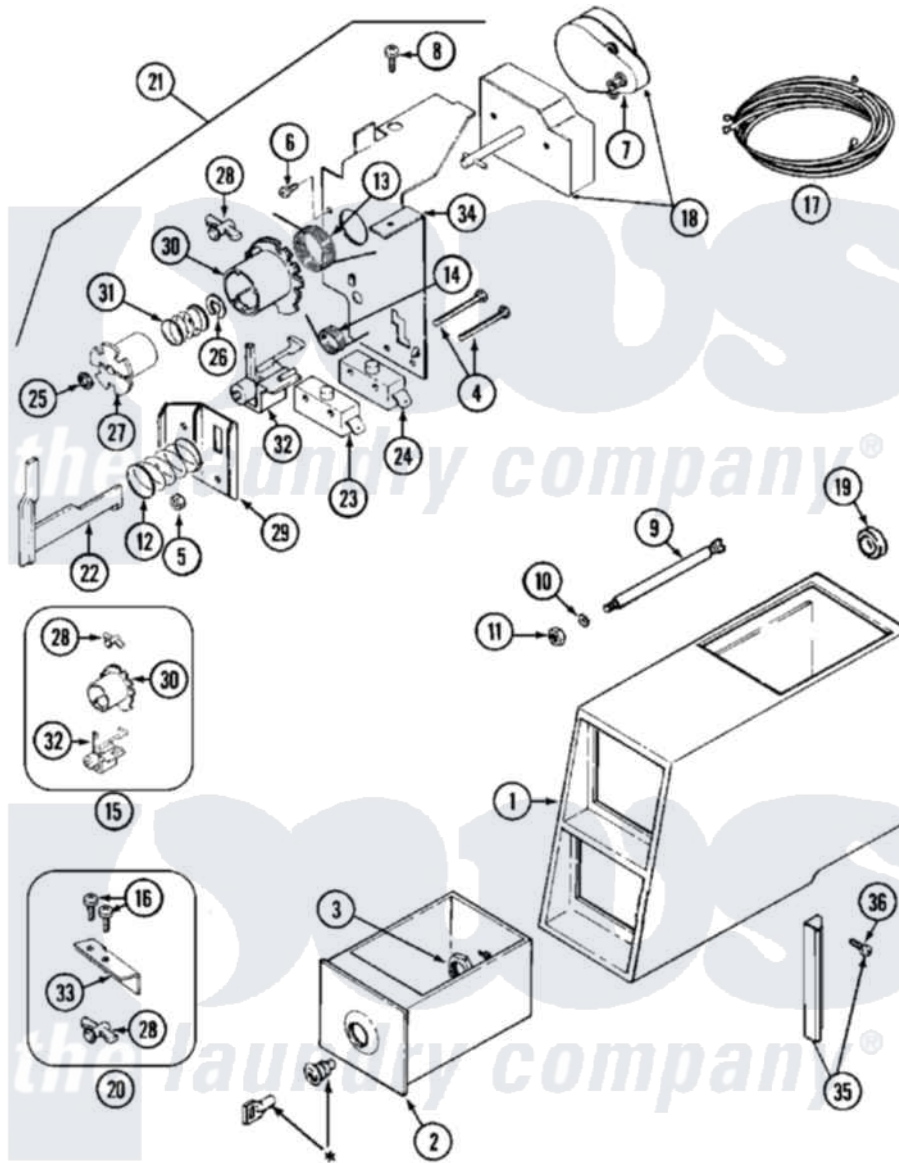

Maytag MDG13CSAGW 02 - CONTROL CENTER

* CONTACT YOUR COMMERCIAL LAUNDRY DISTRIBUTOR

Maytag [Residential Maytag MDG13CSAGW Dryer Parts](#) Parts Diagram 02 - CONTROL CENTER
 Click on the part number to view part

Item	Original Part Number	Replaced By	Status	Part Description
001	Y307081			Coin Meter Weld Assembly
"	NLA		Not Available	(ALM)
002	205423	208883		Coin Box K
"	205423L	208883		Coin Box K
003	212328	W10139762		Hex Nut, 3/4-27
004	315277			Screw
005	Y052634	701719		Nut, Hex
006	910708	488234		Screw 8-32 X 1/4
007	305870			Timer Motor
"	306527	305812		Timer
008	211168	W10139210		Screw, 8-18 X 5/16
009	215559			Bolt, Coin Slide Locking
010	910387			Lockwasher, Vault Assembly
011	Y052721			Nut, Terminal Block Plate
012	NLA		Not Available	SPRING, HELICAL
013	314331			Spring, Torsion Return

014	314332		Spring, Actuator
015	306104		Actuator Switch Kit
016	212707	3196385	Screw
017	305800		Wire Harness For Timer
018	305796		Timer
"	305812		Timer
"	305813		Part Not Available Part Not Used
019	Y313671	33001303	Grommet, Plate Hole
020	Y308109		Slide And Adj. Return Bracket
021	305797		Torsion Timer Assembly Complete
"	305831		Torsion Timer Assembly
"	NLA	Not Available	TIMER TORSION ASSEMBLY
022	314337	33002968	Slider
023	305798	Not Available	BYPASS SWITCH FOR MOTOR
024	Y305799		Bypass Switch For Heater
025	211790		Lock Ring For Timer Shaft
026	Y312270		Clip, Spring Retainer
027	314330	Not Available	DRIVER FOR INDEX WHEEL (NOT INCLUDED W/KIT)
028	314335		Peg, Tine Adjustment
"	314547	Y308109	Slide And Adj. Return Bracket
029	314339		Switch And Slider Bracket
030	314546		Wheel, Index
031	211065		Spring, Index Wheel
032	314548	33002967	Actuator, Switch
033	314334		Bracket For Coin Slide
034	314333		Timer Mounting Bracket
035	NLA	Not Available	STOP, COIN METER
036	Y014872		Screw, Coin Meter Stop -