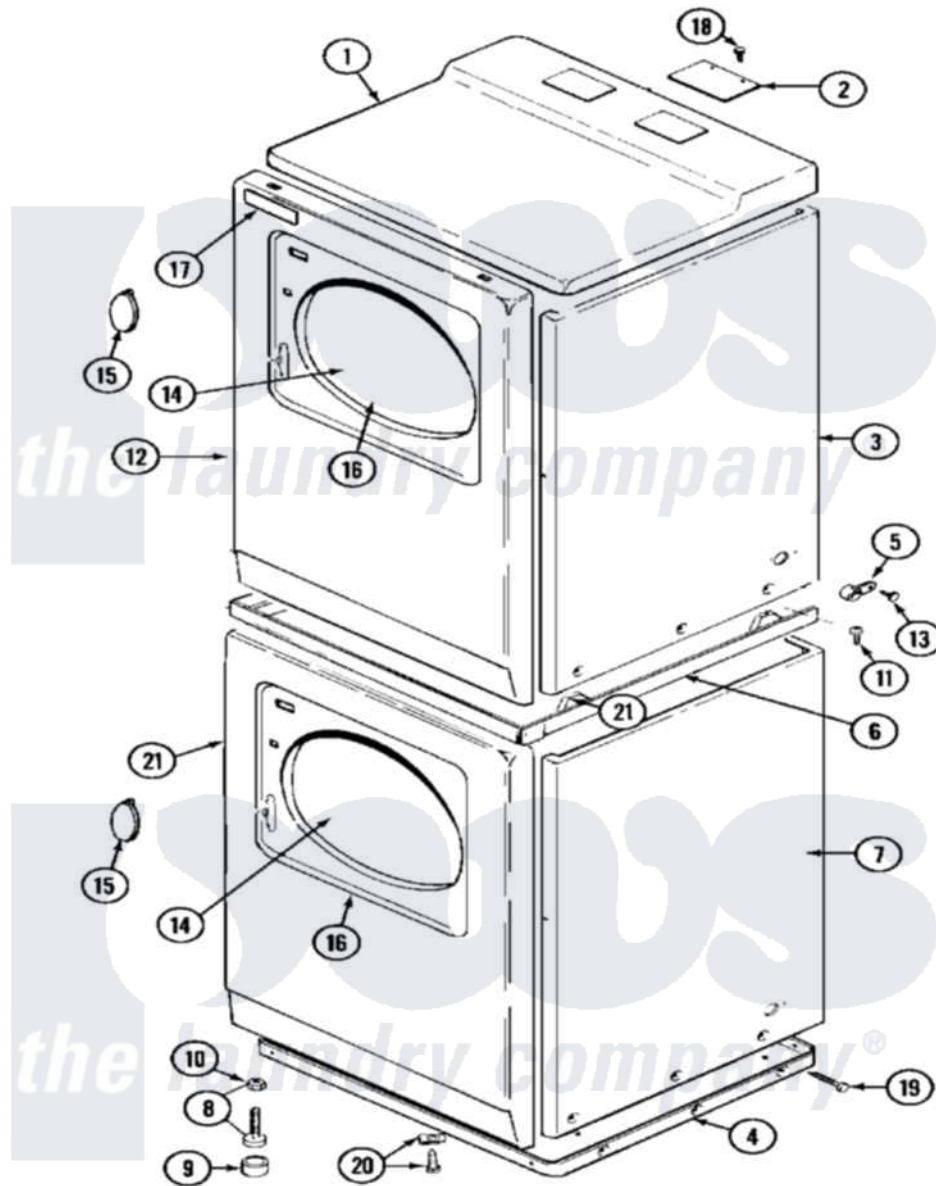

Maytag MDG13CSAGW 03 - FRONT

Maytag [Residential Maytag MDG13CSAGW Dryer Parts](#) Parts Diagram 03 - FRONT
 Click on the part number to view part

Item	Original Part Number	Replaced By	Status	Part Description
001	NLA		Not Available	COVER, TOP (WHT)
002	NLA		Not Available	PLATE, COVER
003	NLA		Not Available	CABINET (UPR-ALM)
004	306530		Not Available	BASE ASSEMBLY (LOWER)
005	910768	M0280301		Tie Electr
006	33001302			(WHT)
"	911050	4312464		Screw
"	NLA		Not Available	SPACER ASSEMBLY (ALM)
"	Y310632	1163839		Screw
007	NLA		Not Available	CABINET (LWR-ALM)
008	Y302699	22003428		Leg, Adjustable
009	210684			Foot, Adjustable Leg
010	210385			Lock Nut For Adjustable Leg
011	314663	214354		Screw, Top Cover To Cabnt.
012	33001486	98008544		Screw
"	NLA		Not Available	PANEL, FRONT (WHT)---NA

013	211168	W10139210		Screw, 8-18 X 5/16
014	33001203		Not Available	PANEL, CLEAR INNER (W/SEAL)
015	314939			Handle, Door
"	314974			Handle, Door
016	314967		Not Available	DOOR W/WINDOW OUTER HALF (WHT)
"	NLA		Not Available	(ALM)
017	33001711	33002936		Medallion-
018	Y313559			Screw
019	213007			Xfor Cabinet See Cabinet, Back
020	22001496			Front Panel Fastener And Screw
021	310933	33002194		Nut, Speed