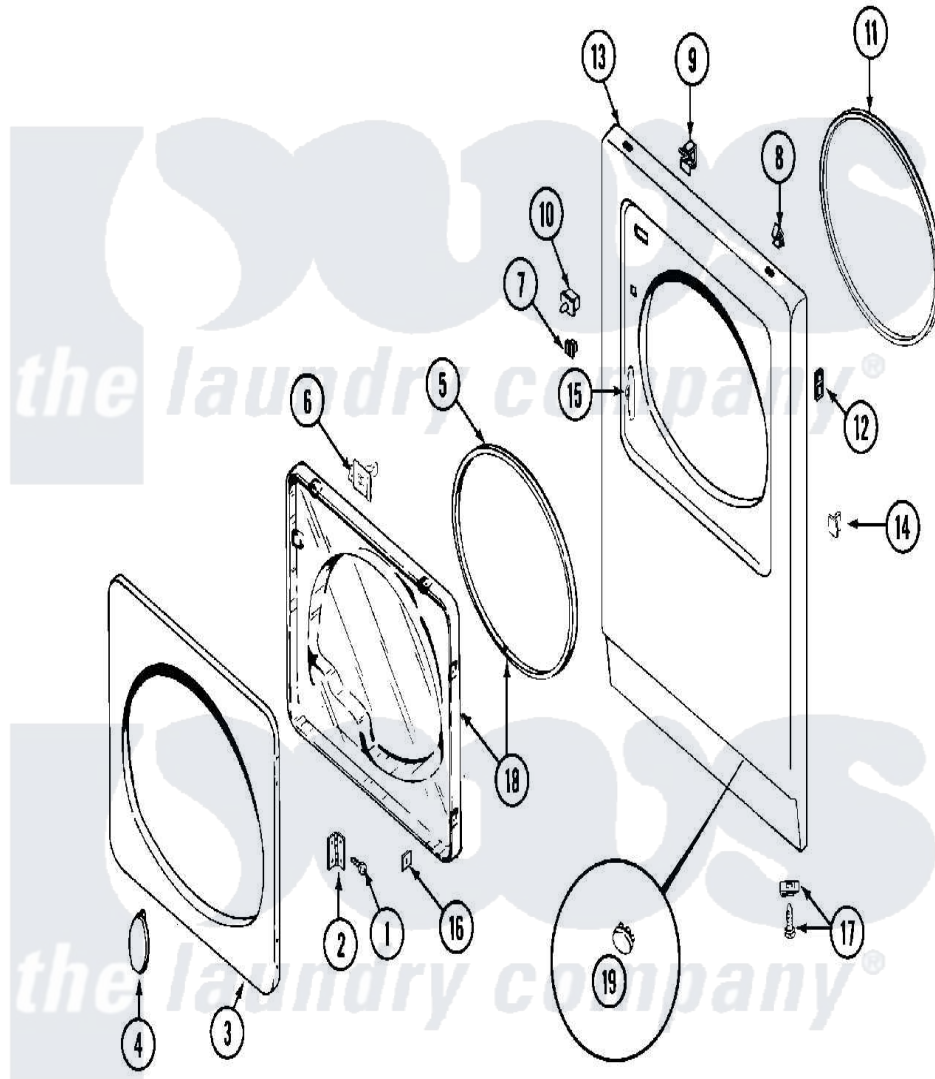

Maytag MDG13CSAGW 04 - DOOR

Maytag [Residential Maytag MDG13CSAGW Dryer Parts](#) Parts Diagram 04 - DOOR
 Click on the part number to view part

Item	Original Part Number	Replaced By	Status	Part Description
001	Y314062			Screw, Door Hinge And Panel
002	33001230			Hinge, Door
003	314967		Not Available	DOOR W/WINDOW OUTER HALF (WHT)
"	NLA		Not Available	(ALM)
004	314939			Handle, Door
"	314974			Handle, Door
005	33001192			Seal, Door
006	33001305			Strike, Door
007	Y304578	LA-1003		Door Catch Kit
008	212982	22001650		Fastener, Spring
009	Y310376			Clip, Door Switch Harness
010	33001509	W10169313		Switch-Dor
011	314937			Seal, Front Panel
012	NLA		Not Available	SPEEDNUT, HINGE SCREW
"	NLA		Not Available	SCREW, PLASTIC
013	33001486	98008544		Screw

"	NLA	Not Available	PANEL, FRONT (WHT)---NA
014	NLA	Not Available	PLUG, DOOR CATCH
015	33001175		Cover, Hinge Hole
"	33001176		Cover, Hinge Hole
016	Y313910		Clip, Door Liner To Outer Panel
017	22001496		Front Panel Fastener And Screw
018	33001203	Not Available	PANEL, CLEAR INNER (W/SEAL)
019	33001614	Not Available	PLUG, FRONT PANEL (WHT)
"	33001615	Not Available	PLUG, FRONT PANEL (ALM)