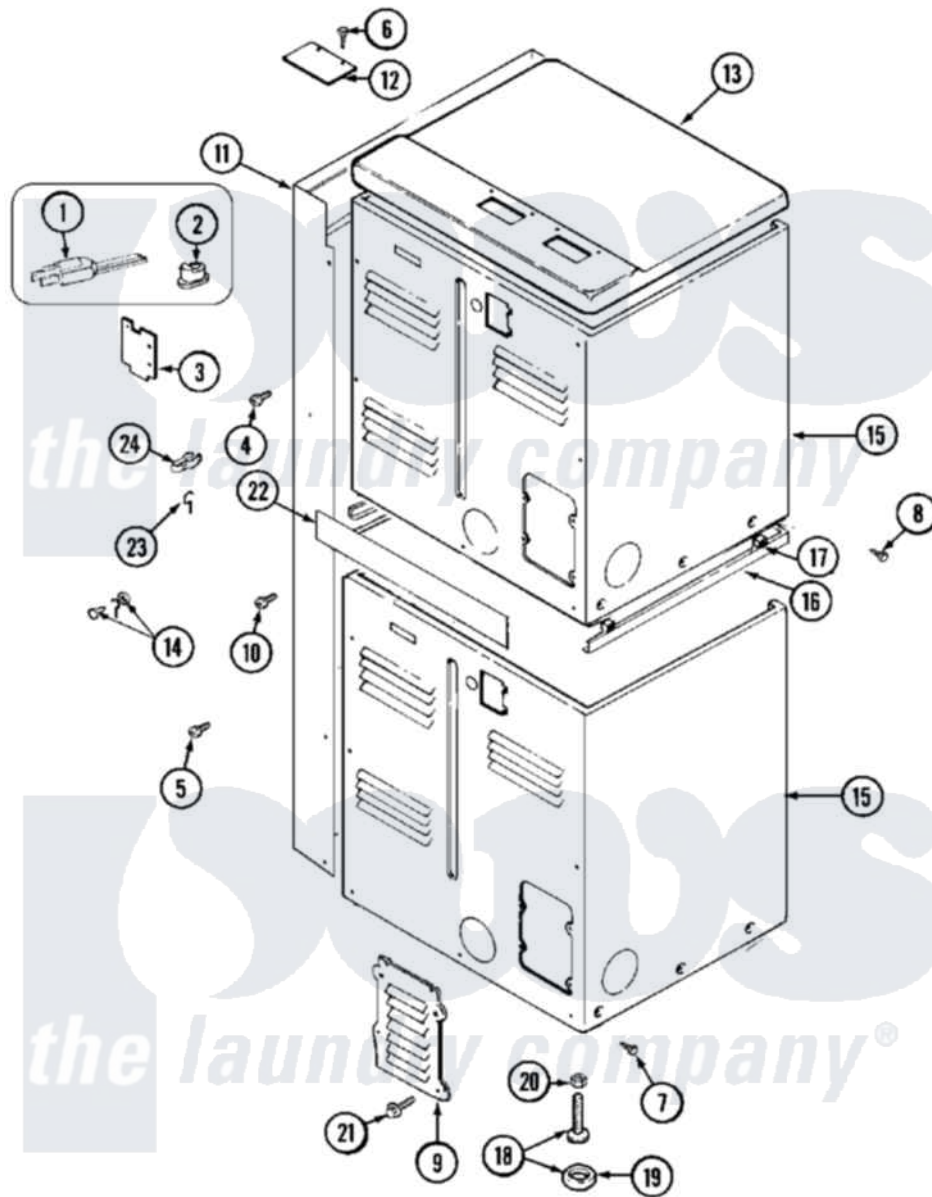

# Maytag MDG13CSAGW 05 - REAR

Maytag [Residential Maytag MDG13CSAGW Dryer Parts](#) Parts Diagram 05 - REAR  
 Click on the part number to view part

Item	Original Part Number	Replaced By	Status	Part Description
001	308966		Not Available	CORD, POWER (EXPORT)
"	33001284		Not Available	CORD, POWER
"	33001285		Not Available	CORD, POWER
002	<a href="#">211881</a>			Grommet, Cord Part Not Used-Gas Models Only
"	NLA		Not Available	GROMMET, POWER CORD
003	Y312905		Not Available	COVER, TERMINAL
004	<a href="#">Y313561</a>			Screw---NA
005	NLA		Not Available	SCREW, SHROUD
006	<a href="#">Y313559</a>			Screw
007	<a href="#">213007</a>			Xfor Cabinet See Cabinet, Back
008	NLA		Not Available	SCREW, SPACER ASSEMBLY
"	Y310632	<a href="#">1163839</a>		Screw
009	216423	<a href="#">3370225</a>		Screw
010	<a href="#">Y313561</a>			Screw---NA

"	Y310632	<a href="#">1163839</a>		Screw
011	NLA		Not Available	SHROUD, CONTROL (WHT)
012	NLA		Not Available	PLATE, TOP COVER
013	NLA		Not Available	COVER, TOP (WHT)
014	NLA		Not Available	SCREW & WASHER ASSEMBLY
015	NLA		Not Available	CABINET (UPR-ALM)
"	Y310632	<a href="#">1163839</a>		Screw
016	<a href="#">33001302</a>			(WHT)
"	NLA		Not Available	SPACER ASSEMBLY (ALM)
017	310933	<a href="#">33002194</a>		Nut, Speed
018	Y302699	<a href="#">22003428</a>		Leg, Adjustable
019	<a href="#">210684</a>			Foot, Adjustable Leg
020	<a href="#">210385</a>			Lock Nut For Adjustable Leg
021	Y312951		Not Available	ACCESS COVER, BACK
022	NLA		Not Available	STRIP, FILLER
023	<a href="#">311155</a>			Ground Wire And Clamp
024	<a href="#">301548</a>			Clamp, Ground Wire