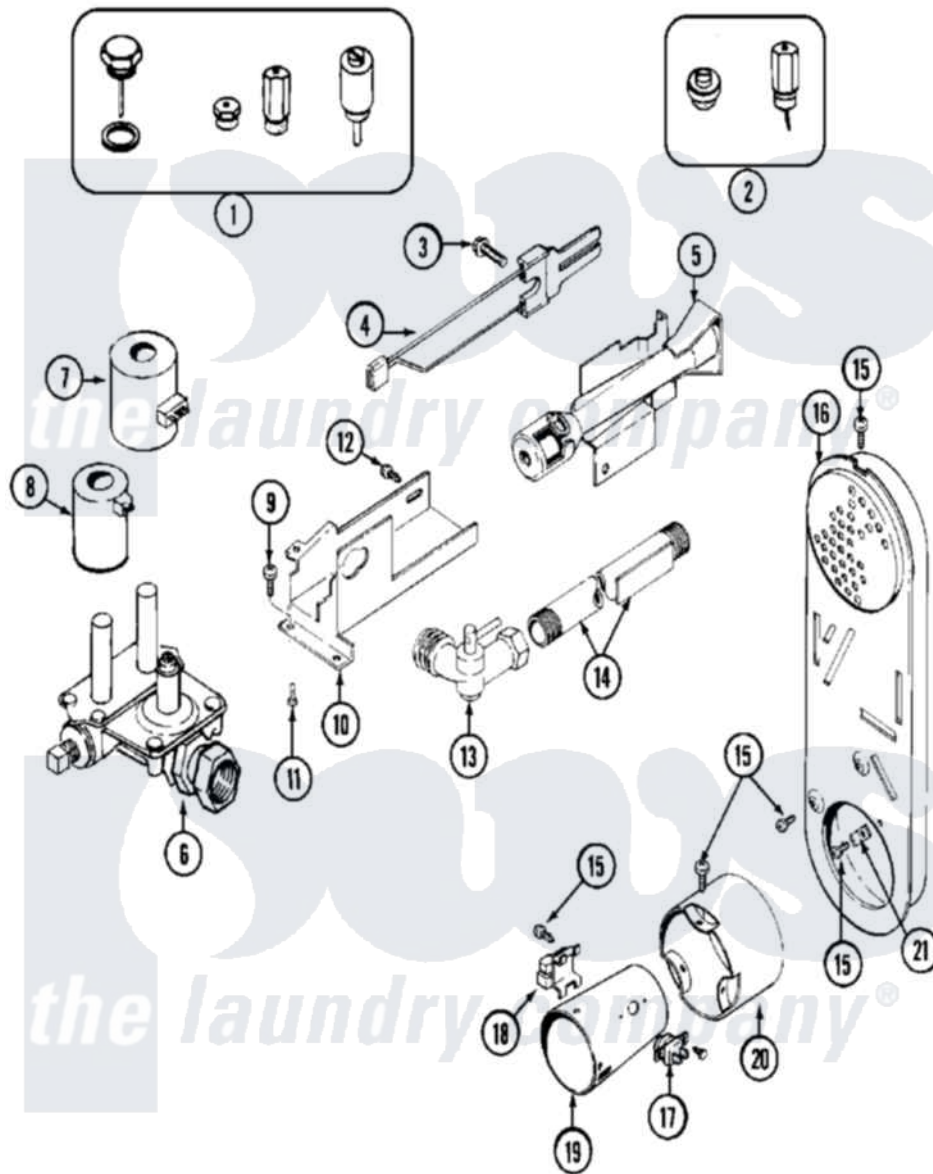

Maytag MDG13CSAGW 07 - GAS VALVE

Maytag Residential Maytag MDG13CSAGW Dryer Parts Parts Diagram 07 - GAS VALVE
 Click on the part number to view part

Item	Original Part Number	Replaced By	Status	Part Description
001	Y308378	W10402145		LP Gas Con
002	Y308377		Not Available	CONVERSION KIT (LP TO NATURAL)
003	304971			Screw Note: Screw, Igniter
004	304970	4391996		Ignitor
005	33001247	33002793		Burner Assembly
006	307927			Valve, Gas
"	308345			Valve, Gas
"	33001847	307927		Valve, Gas
007	306106			Coil, Holding And Booster--W
"	Y307931			Coil, Holding And Booster
008	306105	694540		Coil, 60 Hz
"	307930			Coil, Secondary
009	Y313561			Screw---NA
010	314566			Gas Control Bracket
011	Y313559			Screw

012	314082	90767	Screw, 8A X 3/8 HeX Washer Head Tapping
"	314568	Y313559	Screw
013	Y303349		Angle Shut-Off, Gas Valve
014	Y303383	33001735	Pipe And Bracket Assembly Series 18 Not Needed Use Vavle
015	211294	90767	Screw, 8A X 3/8 HeX Washer Head Tapping
016	Y308504		Not Available INLET DUCT ASSEMBLY
017	303395		Thermostat, Hi-Limit
"	305169		Thermostat, Hi-Limit Gas
018	Y303377	338906	Radiant, Sensor
019	Y308548		Combustion Cone Assembly
"	Y308549		Combustion Cone Assembly
020	NLA		Not Available EXTENSION, CONE (W/SCREWS)
"	Y303841		Cone, Extension
021	Y312890		Retainer, Heater Chamber