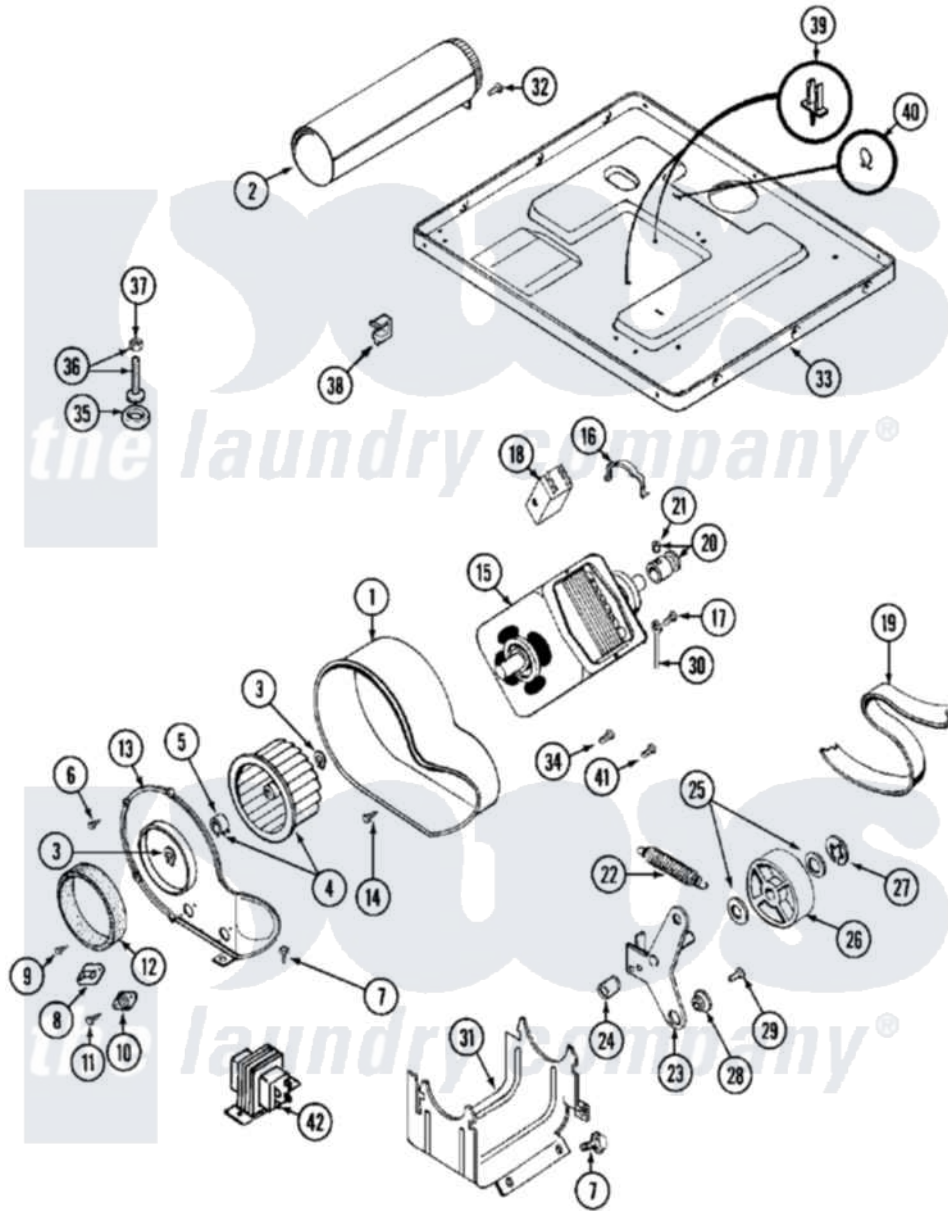

# Maytag MDG13CSAGW 08 - MOTOR DRIVE

Maytag Residential Maytag MDG13CSAGW Dryer Parts Parts Diagram 08 - MOTOR DRIVE  
 Click on the part number to view part

Item	Original Part Number	Replaced By	Status	Part Description
001	<a href="#">Y312893</a>			Housing, Blower
002	Y303442			EXHAUST DUCT ASSEMBLY
003	410233	<a href="#">9703438</a>		Ring-Retrn
004	<a href="#">Y303836</a>			Blower Wheel Assembly And Clamp
005	<a href="#">312967</a>			Clamp, Blower Housing
006	Y312961	<a href="#">W10116751</a>		Screw
007	<a href="#">Y313561</a>			Screw----NA
008	<a href="#">303392</a>			Thermostat, Cycling
"	<a href="#">306966</a>			Thermostat, Multi-Temp Part Not Used Mdg26ct-MN Only
"	<a href="#">33001306</a>			Wire Harness, Thermostats
"	<a href="#">Y303225</a>			Thermostat, Permanent Press
009	211294	<a href="#">90767</a>		Screw, 8A X 3/8 HeX Washer Head Tapping
010	<a href="#">306604</a>			Cut-Off, Thermal Part Not Used
011	NLA		Not Available	SCREW, THERMAL CUT-OFF