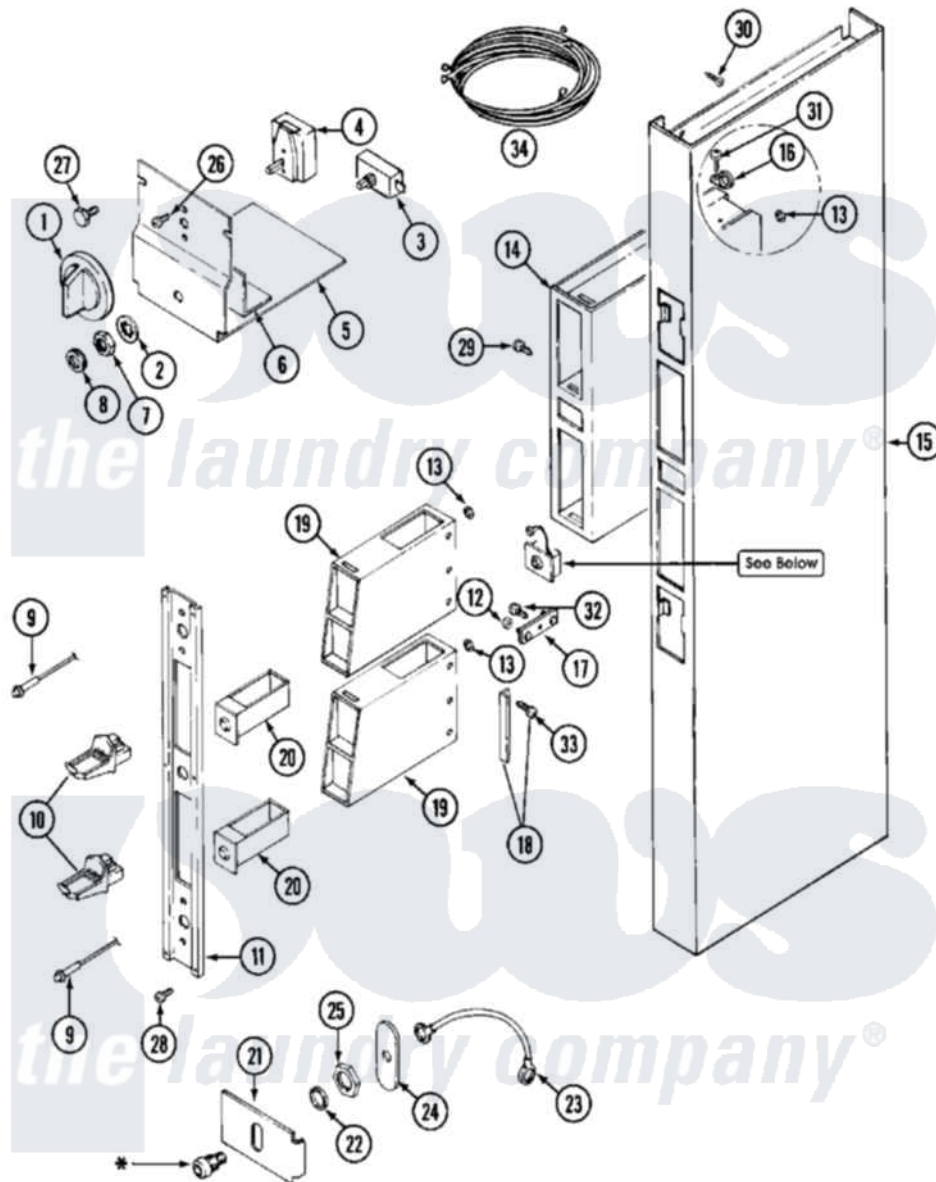

Maytag MDG13CSAKL 01 - CONTROL CENTER SHROUD

* Contact your Commercial Distributor For Security Items.

Maytag [Residential Maytag MDG13CSAKL Dryer Parts](#) Parts Diagram 01 - CONTROL CENTER SHROUD
 Click on the part number to view part

Item	Original Part Number	Replaced By	Status	Part Description
001	205663			Knob For Selector Switch
002	312751			Lockwasher, Start Switch
003	306940	W10149462		Switch, Push-To-Start
004	307253			Switch, Cycle Selector
005	Y314261			Switch And Relay Bracket
006	NLA		Not Available	INSULATOR, SWITCH
007	Y312706	422617		Nut
008	Y312702			Knurled Nut, Start Switch
009	NLA		Not Available	LIGHT, INDICATOR
010	NLA		Not Available	SLIDE, MAYTAG COIN
011	NLA		Not Available	PANEL, VAULT
012	Y052740	62739		Nut, Lock
013	Y313671	33001303		Grommet, Plate Hole
014	211294	90767		Screw, 8A X 3/8 HeX Washer Head Tapping
"	305534		Not Available	VAULT ASSEMBLY
"	Y313559			Screw

015	211294	90767	Screw, 8A X 3/8 HeX Washer Head Tapping
"	NLA	Not Available	SHROUD, CONTROL (ALM)
"	NLA	Not Available	SCREW, SHROUD
016	910768	M0280301	Tie Electr
017	22001810	Not Available	STRAP, MOUNTING
018	NLA	Not Available	STOP, COIN METER
019	NLA	Not Available	CASE, COIN METER (ALM)
020	205423L	208883	Coin Box K
021	313428	Not Available	PLATE FOR LATCH
022	NLA	Not Available	WASHER, LATCH
023	211168	W10139210	Screw, 8-18 X 5/16
"	Y303981		Ground Wire For Latch
024	Y313427	206637	Lock Kit
025	212328	W10139762	Hex Nut, 3/4-27
026	Y313588	488234	Screw 8-32 X 1/4
027	212276	W10116760	Screw
028	Y313424		Screw, Vault Panel
029	211294	90767	Screw, 8A X 3/8 HeX Washer Head Tapping
"	Y313559		Screw
030	213648	98165	Screw
031	211168	W10139210	Screw, 8-18 X 5/16
032	212276	W10116760	Screw
033	Y014872		Screw, Coin Meter Stop -
034	33001564		Wire Harness, Main
"	33001565		(LWR)
"	NLA	Not Available	WIRE HARNESS, MAIN (UPR)