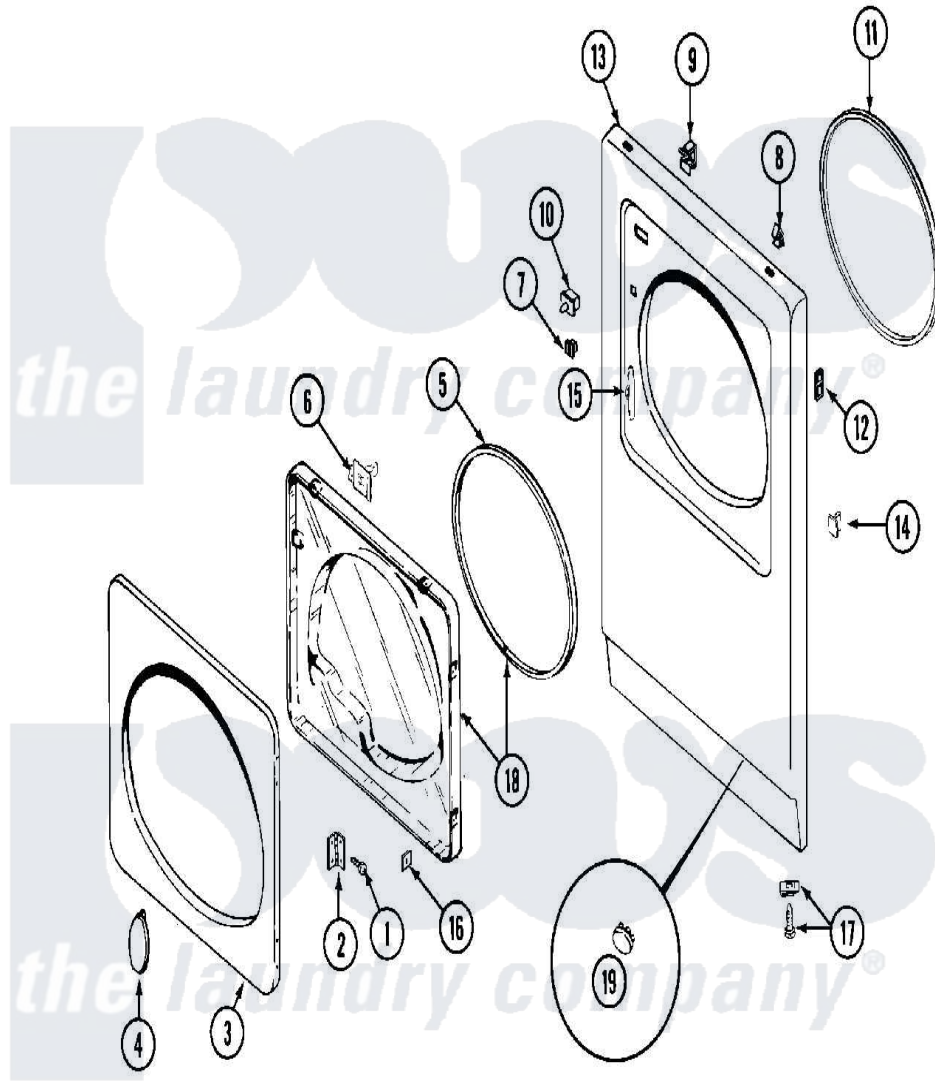

Maytag MDG13CSAKL 04 - DOOR

Maytag [Residential Maytag MDG13CSAKL Dryer Parts](#) Parts Diagram 04 - DOOR
 Click on the part number to view part

Item	Original Part Number	Replaced By	Status	Part Description
001	Y314062			Screw, Door Hinge And Panel
002	33001230			Hinge, Door
003	NLA		Not Available	PANEL, OUTER (ALM)
004	314974			Handle, Door
005	33001192			Seal, Door
006	33001305			Strike, Door
007	Y304578	LA-1003		Door Catch Kit
008	212982	22001650		Fastener, Spring
009	Y310376			Clip, Door Switch Harness
010	33001509	W10169313		Switch-Dor
011	314937			Seal, Front Panel
012	NLA		Not Available	SPEEDNUT, HINGE SCREW
"	NLA		Not Available	SCREW, PLASTIC
013	33001486	98008544		Screw
"	NLA		Not Available	PANEL, FRONT (ALM)---NA
014	NLA		Not Available	PLUG, DOOR CATCH

015	33001176		Cover, Hinge Hole
016	Y313910		Clip, Door Liner To Outer Panel
017	22001496		Front Panel Fastener And Screw
018	33001203	Not Available	PANEL, CLEAR INNER (W/SEAL)
019	33001615	Not Available	PLUG, FRONT PANEL (ALM)