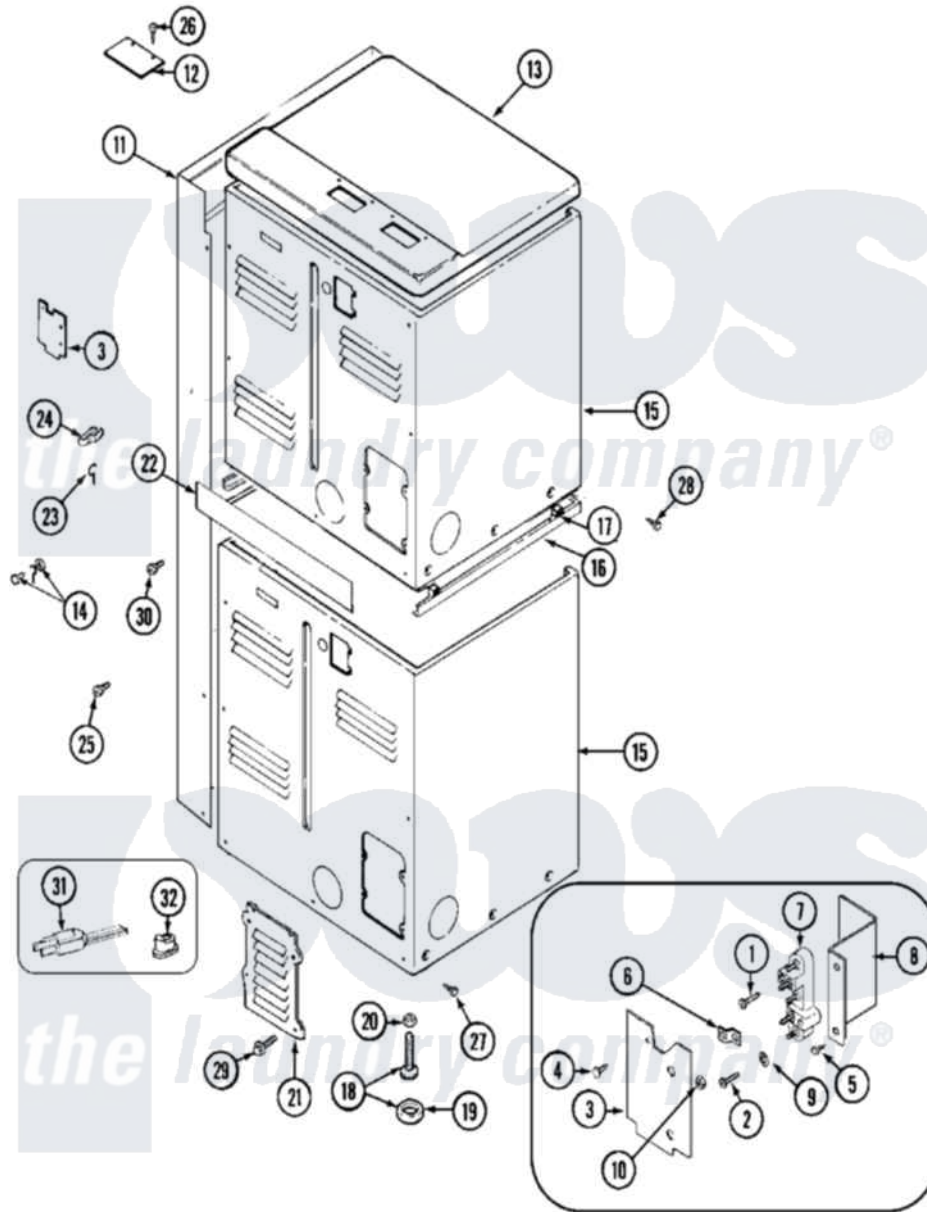

# Maytag MDG13CSAKL 05 - REAR

Maytag Residential Maytag MDG13CSAKL Dryer Parts Parts Diagram 05 - REAR  
 Click on the part number to view part

Item	Original Part Number	Replaced By	Status	Part Description
001	NLA		Not Available	SCREW, GROUND STRAP
002	Y310632	<a href="#">1163839</a>		Screw
003	Y312905		Not Available	COVER, TERMINAL
004	<a href="#">Y313561</a>			Screw----NA
005	Y312209	<a href="#">W10001200</a>		Screw
006	<a href="#">Y312184</a>			Strap, Grounding
007	<a href="#">33001244</a>			Block, Terminal
008	<a href="#">Y312904</a>			Bracket, Terminal Block
009	<a href="#">311093</a>			Washer, Terminal Connection
"	<a href="#">Y311270</a>			Washer, Terminal Block
010	311484	<a href="#">112432</a>		Nut
011	NLA		Not Available	SHROUD, CONTROL (ALM)
012	NLA		Not Available	PLATE, TOP COVER
013	NLA		Not Available	COVER, TOP (ALM)----NA
014	NLA		Not Available	SCREW & WASHER ASSEMBLY
015	NLA		Not Available	CABINET (UPR-ALM)

"	Y310632	<a href="#">1163839</a>	Screw
016	NLA	Not Available	SPACER ASSEMBLY (ALM)
017	310933	<a href="#">33002194</a>	Nut, Speed
018	Y302699	<a href="#">22003428</a>	Leg, Adjustable
019	<a href="#">210684</a>		Foot, Adjustable Leg
020	<a href="#">210385</a>		Lock Nut For Adjustable Leg
021	Y312951	Not Available	ACCESS COVER, BACK
022	NLA	Not Available	STRIP, FILLER
023	<a href="#">311155</a>		Ground Wire And Clamp
024	<a href="#">301548</a>		Clamp, Ground Wire
025	NLA	Not Available	SCREW, SHROUD
026	<a href="#">Y313559</a>		Screw
027	<a href="#">213007</a>		Xfor Cabinet See Cabinet, Back
028	NLA	Not Available	SCREW, SPACER ASSEMBLY
"	Y310632	<a href="#">1163839</a>	Screw
029	216423	<a href="#">3370225</a>	Screw
030	<a href="#">Y313561</a>		Screw----NA
"	Y310632	<a href="#">1163839</a>	Screw
031	NLA	Not Available	CORD, POWER
032	<a href="#">216183</a>		Grommet, Cord Export