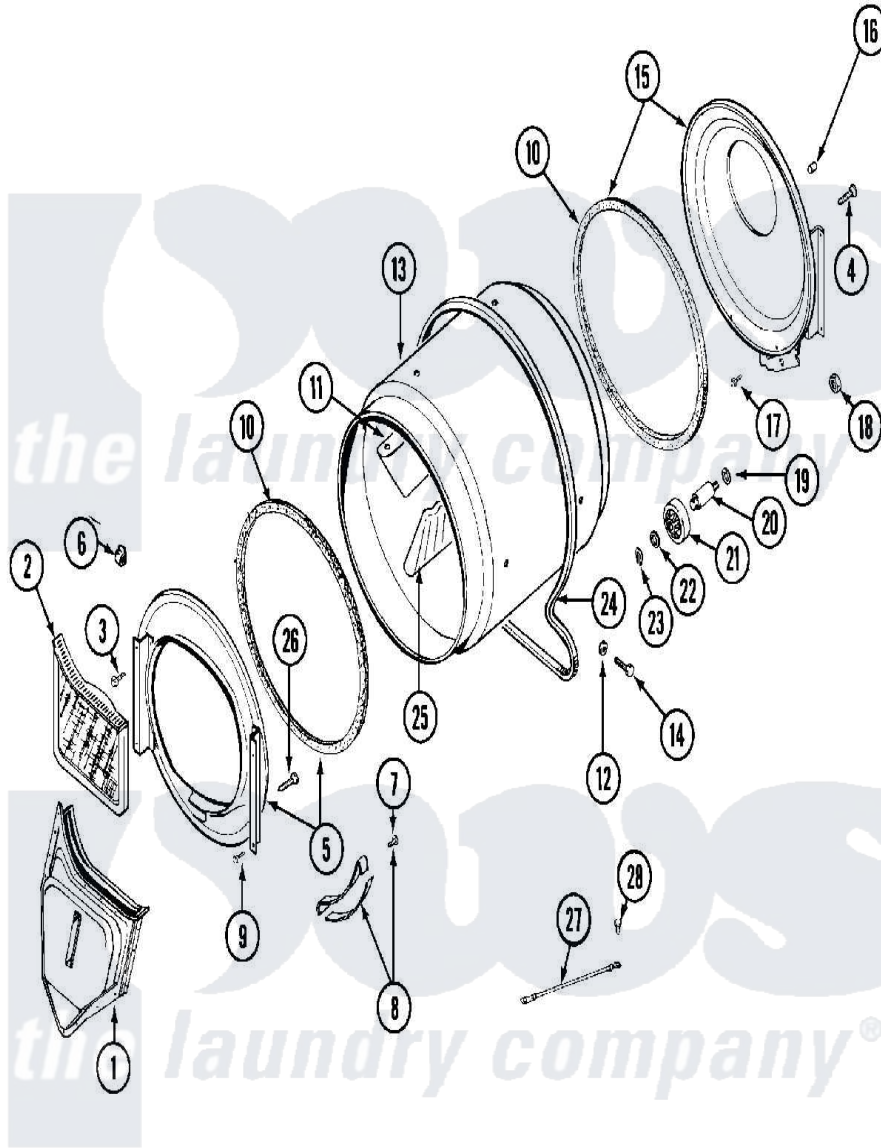

Maytag MDG13CSAKL 06 - TUMBLER

Maytag Residential Maytag MDG13CSAKL Dryer Parts Parts Diagram 06 - TUMBLER
 Click on the part number to view part

Item	Original Part Number	Replaced By	Status	Part Description
001	33001016			Outlet Duct Assembly
002	33001170	33002970		Lint Filte
003	NLA		Not Available	SCREW, TUMBLER SUPPORT
004	Y313561			Screw---NA
005	33001179			Front, Tumbler
006	Y310376			Clip, Door Switch Harness
007	210720			Rivet, Bearing To Tumbler Frnt
008	306508			Tumbler Bearing Kit ---W
009	Y310632	1163839		Screw
010	314820			Seal, Tumbler
011	33001012			Baffle
012	314158			Washer, Baffle To Tumbler
013	33001108		Not Available	DRYER TUMBLER, W/O BAFFLES
014	Y310759			Screw, Tumbler Baffles
015	33001178			Back, Tumbler

016	NLA	Not Available	COVER, THREAD
017	Y310632	1163839	Screw
018	312538	33001443	Nut, Hex
019	Y313347	312535	Washer, Vault Mounting Brk.
020	Y312948	6-3129480	Shaft- Tumbler
021	Y303373	12001541	Drum Roller/Washer Assembly--W
022	312535		Washer, Vault Mounting Brk.
023	410233	9703438	Ring-Retrn
024	Y312959		Poly "V" Belt For Tumbler
025	33001004		Baffle, Tall
026	Y314110	33002917	Screw, No.10-16
027	901220		Ground Wire
028	910343	488234	Screw 8-32 X 1/4