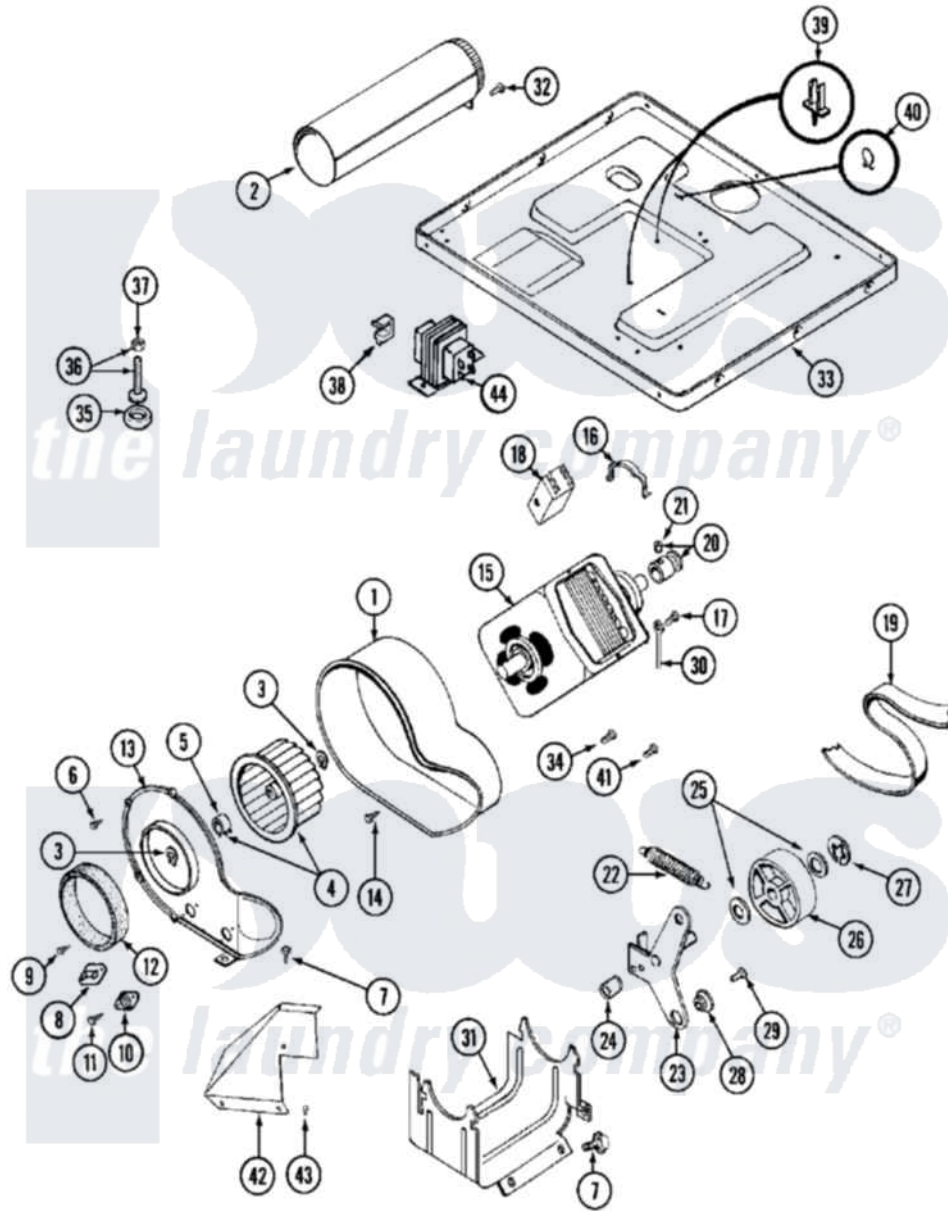

Maytag MDG13CSAKL 07 - MOTOR DRIVE

Maytag [Residential Maytag MDG13CSAKL Dryer Parts](#) Parts Diagram 07 - MOTOR DRIVE
 Click on the part number to view part

Item	Original Part Number	Replaced By	Status	Part Description
001	Y312893			Housing, Blower
002	Y303442			EXHAUST DUCT ASSEMBLY
003	410233	9703438		Ring-Retrn
004	Y303836			Blower Wheel Assembly And Clamp
005	312967			Clamp, Blower Housing
006	Y312961	W10116751		Screw
007	Y313561			Screw----NA
008	303392			Thermostat, Cycling
"	306966			Thermostat, Multi-Temp Part Not Used Mdg26ct-MN Only
"	306967			Thermostat, Multi-Temp Part Not Used Mde26ct-MN Only
"	33001306			Wire Harness, Thermostats
"	Y303225			Thermostat, Permanent Press
009	211294	90767		Screw, 8A X 3/8 HeX Washer Head Tapping
010	306604			Cut-Off, Thermal Part Not