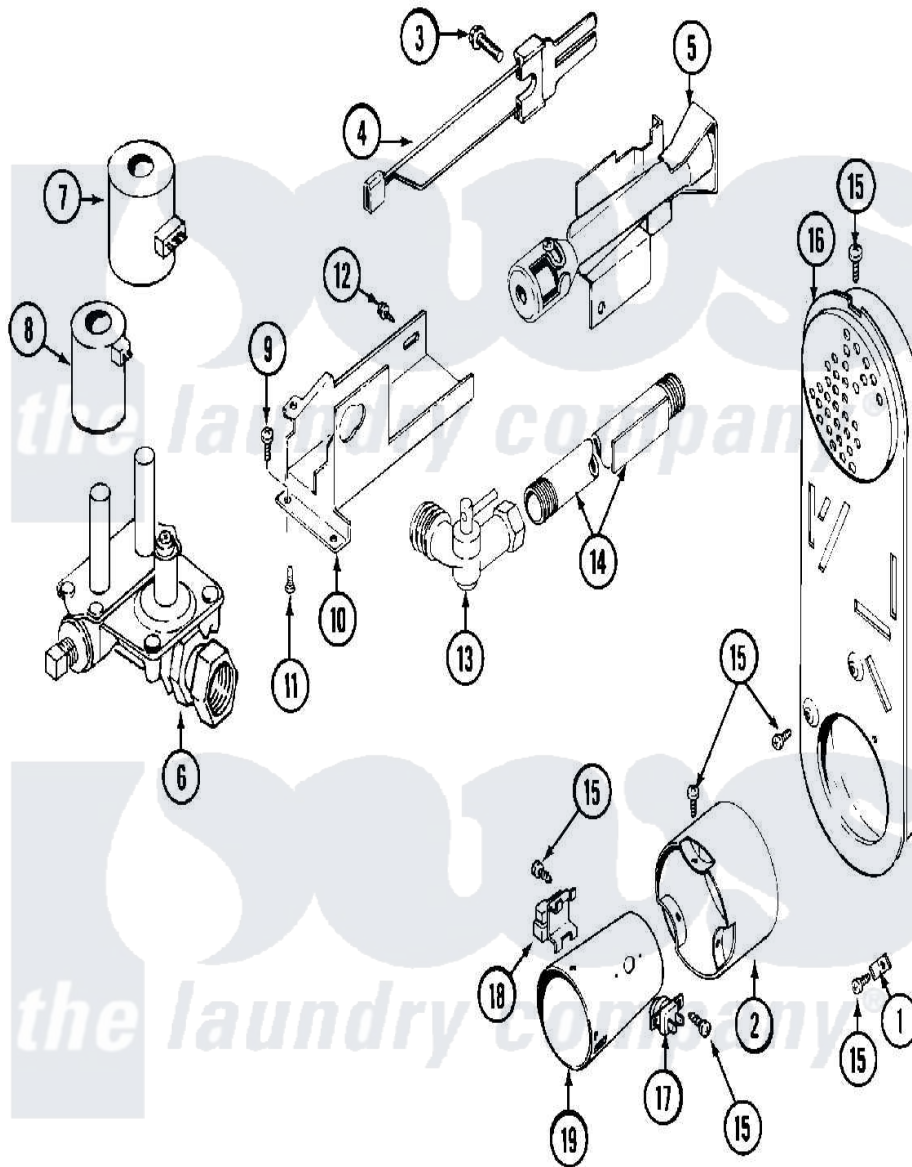

Maytag MDG13CSAKL 08 - GAS VALVE

Maytag [Residential Maytag MDG13CSAKL Dryer Parts](#) Parts Diagram 08 - GAS VALVE
 Click on the part number to view part

Item	Original Part Number	Replaced By	Status	Part Description
001	Y312890			Retainer, Heater Chamber
002	NLA		Not Available	EXTENSION, CONE (W/SCREWS)
003	304971			Screw Note: Screw, Igniter
004	304970	4391996		Ignitor
005	33001247	33002793		Burner Assembly
006	307927			Valve, Gas
007	Y307931			Coil, Holding And Booster
008	307930			Coil, Secondary
009	Y313561			Screw---NA
010	314566			Gas Control Bracket
011	Y313559			Screw
012	314082	90767		Screw, 8A X 3/8 HeX Washer Head Tapping
"	314568	Y313559		Screw
013	Y303349			Angle Shut-Off, Gas Valve
				Pipe And Bracket Assembly

014	Y303383	33001735	Series 18 Not Needed Use Vavle
015	211294	90767	Screw, 8A X 3/8 HeX Washer Head Tapping
016	Y308504		Not Available INLET DUCT ASSEMBLY
017	303395		Thermostat, Hi-Limit
018	Y303377	338906	Radiant, Sensor
019	Y308549		Combustion Cone Assembly